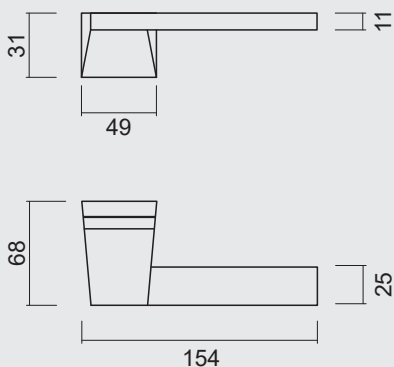

ART. **1.206.390**
€ 6,24/STUK-PIECE*

ART. **1.206.391**
€ 6,24/STUK-PIECE*

ART. **1.205.392**
€ 40,70/SET*