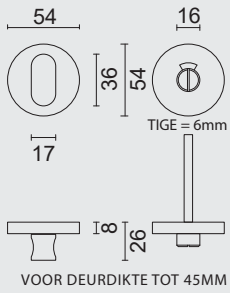

PRO★INOX PLUS
PROFESSIONAL QUALITY LABEL