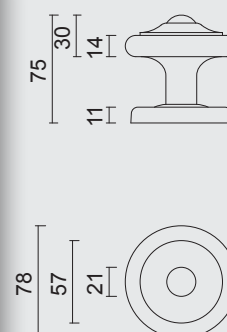

PRO ART
HANDMADE IN FRANCE

€ 159,98*