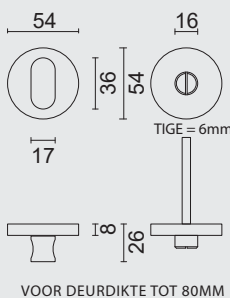

PRO★INOX PLUS
PROFESSIONAL QUALITY LABEL