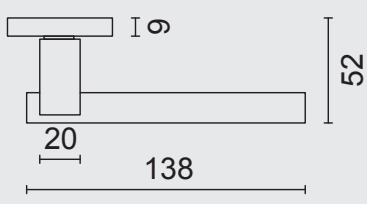

ART. **6.383.001**
(per paar/par paire)

€ 52,44*

DEURKROK **PRO SQUARE 2 INOX PLUS R+WC**

BEQUILLE **PRO SQUARE 2 INOX PLUS R+WC**

ART. **6.383.002**
(per paar/par paire)

€ 88,42*

PRO★INOX PLUS
PROFESSIONAL QUALITY LABEL