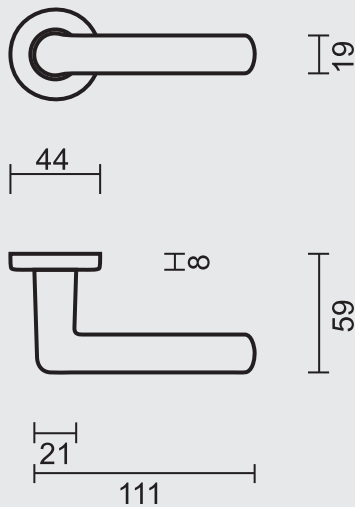

PRO ★ ALU
PROFESSIONAL QUALITY LABEL

ART. **1.317.010**
€ 3,60/STUK-PIECE*

ART. **1.317.011**
€ 3,60/STUK-PIECE*

ART. **1.303.012**
€ 12,98/SET*

* PRIJZEN EXCL. BTW/PRIX HORS TVA