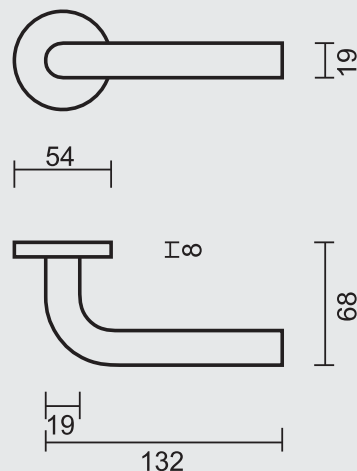

PRO ECO
0% NIKKEL QUALITY