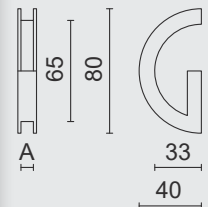

infrezing/fraisage:
35 x 68

PRO INOX PLUS
PROFESSIONAL QUALITY LABEL