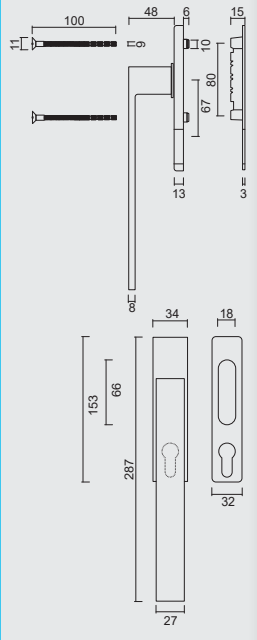

PRO FINISH
100% ITALIAN MANUFACTURE