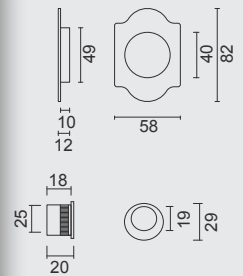

PRO FINISH
100% ITALIAN MANUFACTURE

INKAPSCHELP FRA
RETRO OVAAL OLD SILVER

COQUILLE A ENCASTRER FRA
RETRO OVALE OLD SILVER

ART. 3.445.300
(per set/le set)

INCL. 4X 15MM

€ 34,98*