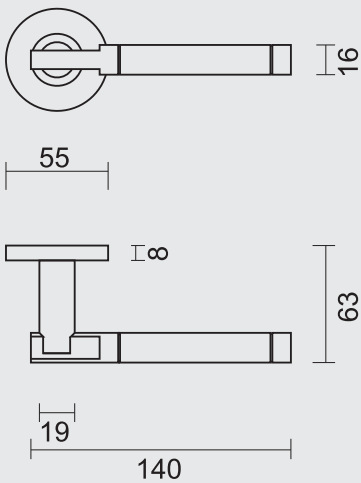

BEQUILLE **PRO PLUTO INOX PLUS R+WC**

ART. **6.009.002**
(per paar/par paire)

€ 50,00*

PRO★INOX PLUS
PROFESSIONAL QUALITY LABEL

ART. **1.005.000**
€ 2,98/STUK-PIECE*

ART. **1.005.001**
€ 2,98/STUK-PIECE*

ART. **1.022.002**
€ 18,98/SET*