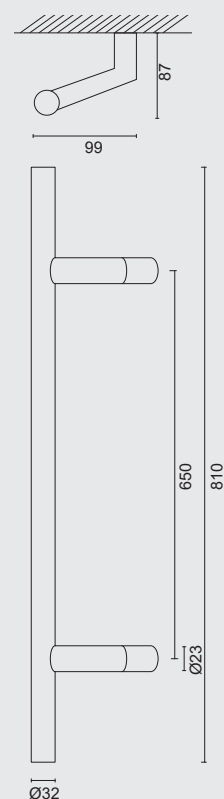

- TREKKER **STCOT 32/650/810 INOX PLUS BLINDE MONTAGE**
- TIRANT **STCOT 32/650/810 INOX PLUS MONTAGE AVEUGLE**
- ART. **3.505.003**
  [per stuk/par piece]

INCL. 2X

€ 94,98*