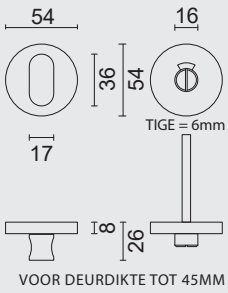

PRO INOX PLUS
PROFESSIONAL QUALITY LABEL