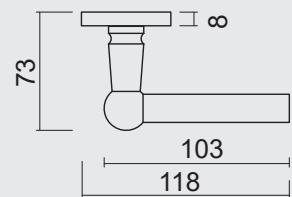

PRO★INOX PLUS
PROFESSIONAL QUALITY LABEL