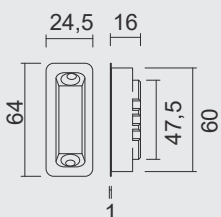

INFREZING / FRAISAGE = 20x60 mm

PRO FINISH
100% ITALIAN MANUFACTURE