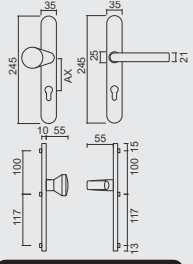

VEILIGHEIDSGARNITUUR **HDD OVAAL KRUK+TOP**
OLD SILVER

GARNITURE DE SECUR. **HDD OVALE BEG+BOUTON**
OLD SILVER

AX 72MM: ART. **1.217.301**

AX 92MM: ART. **1.216.301**

PATENTVIJZEN INBEGREPEN/VIS A TRAVERS INCLU