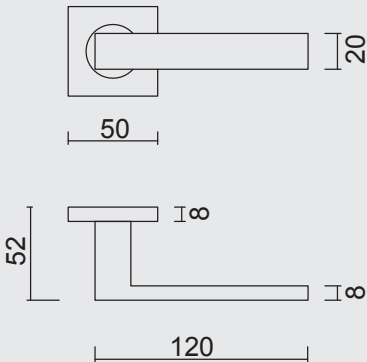

BEQUILLE **PRO COSMIC INOX PLUS R+E CYL**

ART. **6.423.001**
(per paar/par paire)

DEURKRUK **PRO COSMIC INOX PLUS R+WC**

BEQUILLE **PRO COSMIC INOX PLUS R+WC**

ART. **6.423.002**
(per paar/par paire)

PRO★INOX PLUS
PROFESSIONAL QUALITY LABEL