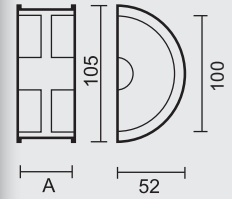

INKAPSCHELP **HDD**
HALVE MAAN MASSIEF KOPER

COQUILLE A ENCASTRER **HDD**
DEMI LUNE MASSIF LAITON

A = 40MM: € 79,80* = ART. **3.120.040**

A = 43MM: € 81,90* = ART. **3.921.040**

(per stuk/la piece)

PRO★INOX PLUS
PROFESSIONAL QUALITY LABEL