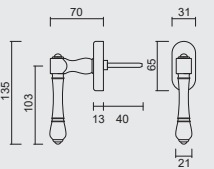

TIGE = 7MM
AX BOORGATEN/TROUS = 43MM