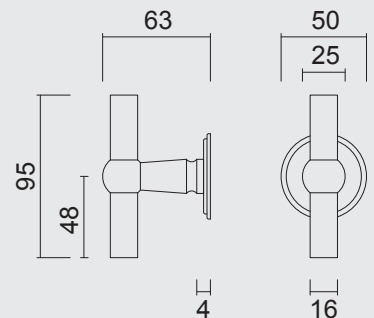

ART. **1.136.302**
€41,80/SET*

ART. **1.138.301**
€6,16/STUK-PIECE*

ART. **1.138.300**
€6,16/STUK-PIECE*

DEURKROK **PRO PETANA T+L OLD SILVER R+NO KEY**

BEQUILLE **PRO PETANA T+L OLD SILVER R+NO KEY**

ART. **6.522.303**
(per paar/par paire)