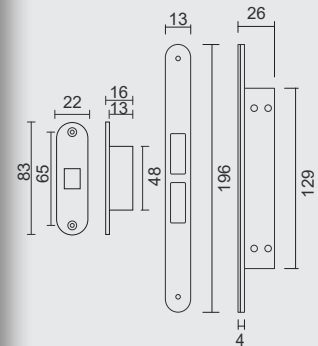

PRO FINISH
100% ITALIAN MANUFACTURE