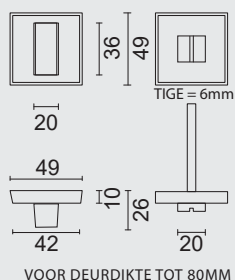

PRO FINISH
100% ITALIAN MANUFACTURE