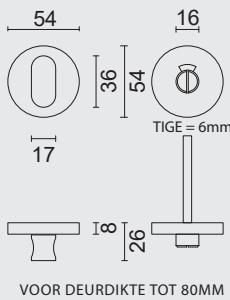

PRO★INOX PLUS
PROFESSIONAL QUALITY LABEL