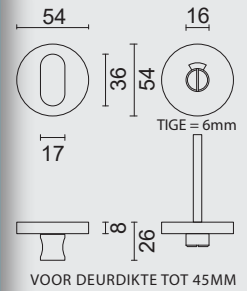

GARNITURE WC **RONDE SHAPE BLANC STRUCTURE SANS ROUGE/BLANC TIGE 120MM**

ART. **1.426.102**

WC GARNITUUR **ROND SHAPE**
CLASS 3 ZWART

GARNITURE WC **RONDE SHAPE**
CLASS 3 NOIR

ART. **1.297.092**

PRO★INOX PLUS
PROFESSIONAL QUALITY LABEL