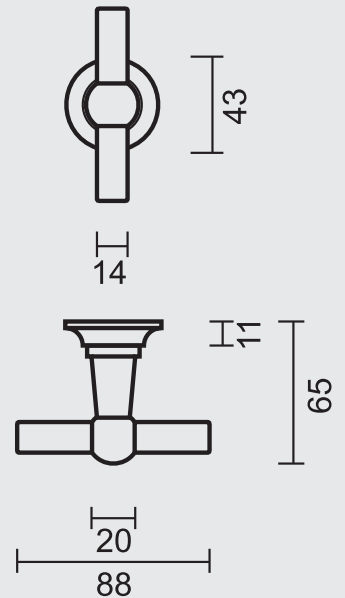

PRO FINISH
100% ITALIAN MANUFACTURE