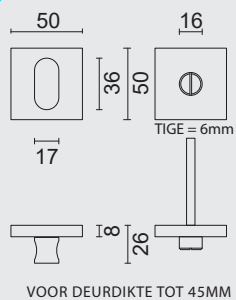

PRO★INOX PLUS
PROFESSIONAL QUALITY LABEL