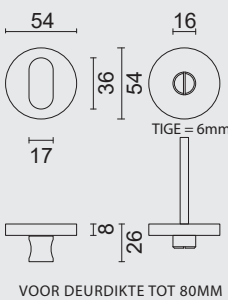

PRO INOX PLUS
PROFESSIONAL QUALITY LABEL