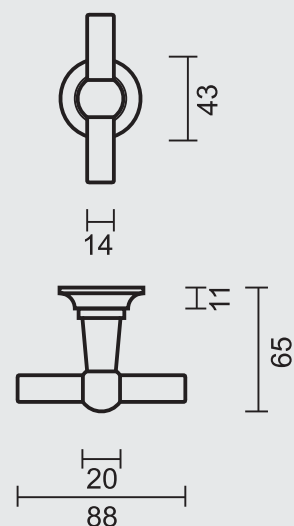

- BEQUILLE **PRO PETRA NM T+T CARBON BLACK R+WC**

- ART. **6.437.322**

- (per paar/par paire)

€ 121,56*

ART. **1.077.322**
€46,20/SET*

ART. **1.048.321**
€8,14/STUK-PIECE*

ART. **1.048.320**
€8,14/STUK-PIECE*