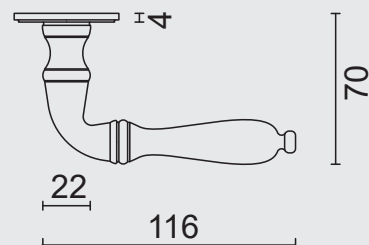

CARBON BLACK = ANTRACIET DONKER GRIJS / ANTRACITE GRIS FONCE

- DEURKRUK **PRO DA VINCI CARBON BLACK R+NO KEY**
- BEQUILLE **PRO DA VINCI CARBON BLACK R+NO KEY**
- ART. **6.419.323**
  (per paar/par paire)

€ 75,98*

- DEURKRUK **PRO DA VINCI CARBON BLACK R+E**
- BEQUILLE **PRO DA VINCI CARBON BLACK R+E**
- ART. **6.419.320**
  (per paar/par paire)

€ 79,98*

- DEURKRUK **PRO DA VINCI CARBON BLACK R+E CYL**
- BEQUILLE **PRO DA VINCI CARBON BLACK R+E CYL**
- ART. **6.419.321**
  (per paar/par paire)

€ 79,98*

- DEURKRUK **PRO DA VINCI CARBON BLACK R+WC**
- BEQUILLE **PRO DA VINCI CARBON BLACK R+WC**
- ART. **6.419.322**
  (per paar/par paire)

€ 121,18*

ART. **1.145.322**
€46,20/SET*

ART. **1.138.321**
€8,14/STUK-PIECE*

ART. **1.138.320**
€8,14/STUK-PIECE*