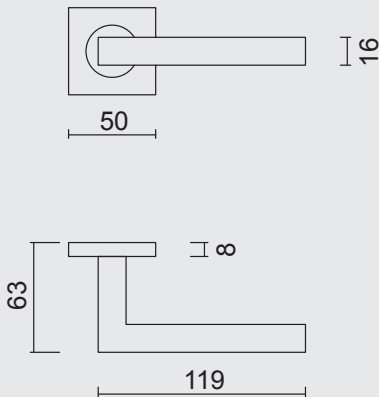

PRO★INOX PLUS
PROFESSIONAL QUALITY LABEL

ART. **1.133.000**
€ 3,78/STUK-PIECE*

ART. **1.133.001**
€ 3,78/STUK-PIECE*

ART. **1.132.002**
€ 26,40/SET*

* PRIJZEN EXCL. BTW/PRIX HORS TVA