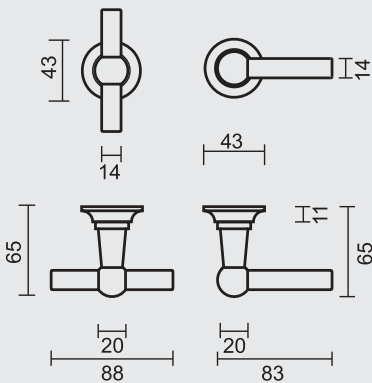

ART. **6.040.001**
(per paar/par paire)

€ 48,98*

DEURKRUK **PRO PETRA NM T+L INOX LOOK R+WC**

BEQUILLE **PRO PETRA NM T+L INOX LOOK R+WC**

ART. **6.040.002**
(per paar/par paire)

€ 85,12*

PRO FINISH
100% ITALIAN MANUFACTURE