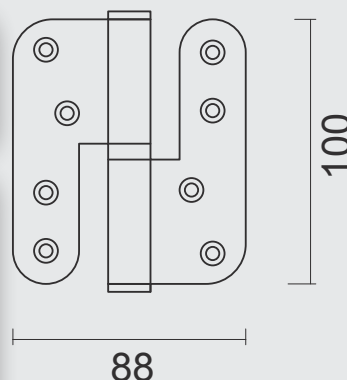

VIJS PAUMEL **ZWART** / VIS PAUMELLE **NOIR**

LENGTE/LONGEUR	16MM	20MM	25MM	35MM
PER STUK - te bestellen in veelvouden van 18 / PAR PIECE - à commander en multiple de 18 pièces	ART. 1.482.090 € 0,14*	ART. 1.156.090 € 0,16*	ART. 1.157.090 € 0,18*	ART. 1.390.090 € 0,22*
VRAC - per 5000 stuks / VRAC - par 5000 pièces	ART. 1.483.090 € 598,00*	ART. 1.392.090 € 698,00*	ART. 1.393.090 € 798,00*	ART. 1.391.090 € 998,00*

PAUMEL SKIN **HDD 100X88X3 ZWART 3ST+VIJS**

PAUMELLE SKIN **HDD 100X88X3 NOIR 3PCE+VIS**

ART. **1.267.094** LINKS / GAUCHE

ART. **1.267.095** RECHTS / DROITE

(per set/le set)

€ 29,94*

PRO ★ ZERO
PROFESSIONAL QUALITY LABEL

* PRIJZEN EXCL. BTW/PRIX HORS TVA