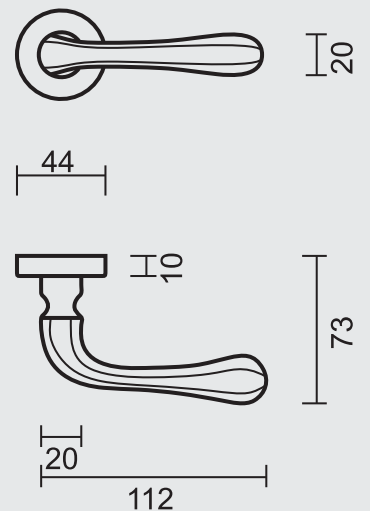

PRO FINISH
100% ITALIAN MANUFACTURE