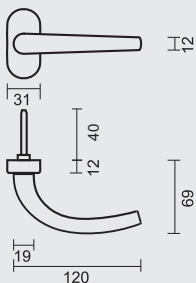

TIGE = 7MM
AX BOORGATEN/TROUS = 43MM