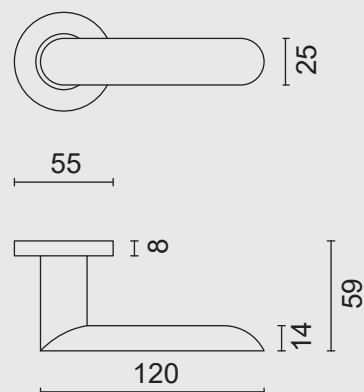

PRO★INOX PLUS
PROFESSIONAL QUALITY LABEL