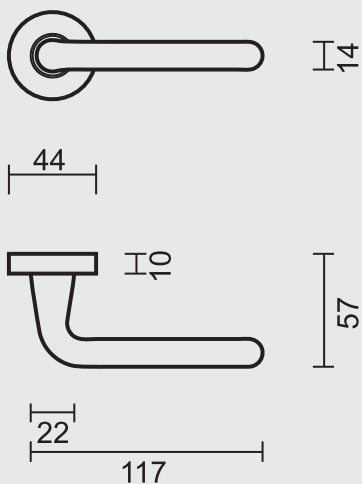

ART. **1.317.020**
€ 5,70/STUK-PIECE*

ART. **1.317.021**
€ 5,70/STUK-PIECE*

ART. **1.303.022**
€ 32,78/SET*