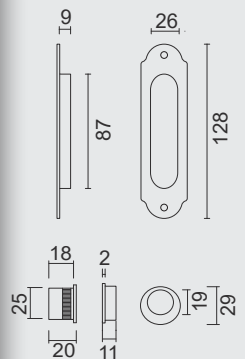

PRO FINISH
100% ITALIAN MANUFACTURE