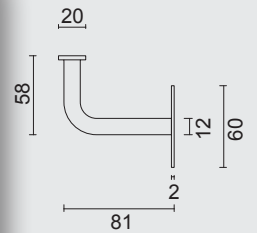

PRO★INOX PLUS
PROFESSIONAL QUALITY LABEL

TRAPLEUNINGHAAK **PLAT WIT STRUCTUUR**

SUPPORT DE RAMPE **PLAT BLANC STRUCTURE**

ART. **2.221.100**

BEVESTIGING MET PLUG+VIJS IN DE MUUR /
FIXATION AVEC CHEVILLE+VIS DANS LE MUR

€ 17,38*

MATTE STRUCTUUR AFWERKING /
FINITION STRUCTURE MATE