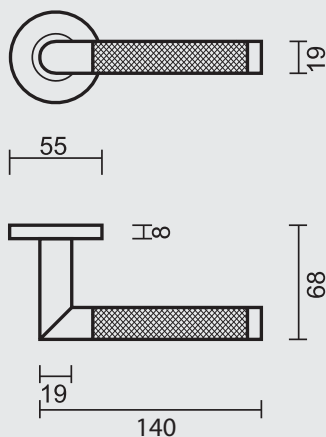

PRO★INOX PLUS
PROFESSIONAL QUALITY LABEL

ART. **1.005.050**
€ 3,60/STUK-PIECE*

ART. **1.005.051**
€ 3,60/STUK-PIECE*

ART. **1.022.052**
€ 33,00/SET*