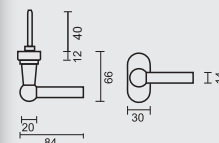

RAAMKRUUK **PETRA NM L DK OLD BRASS**

CREMONE **PETRA NM L OB OLD BRASS**

ART. **2.038.380**

BIJ GEBRUIK IS DE AFWERKING ONDERHEVIG AAN KLEURVERANDERING / LORSQU'ELLE EST UTILISEE, LA FINITION PEUT AVOIR UN CHANGEMENT DE COULEUR LOCAL

TIGE = 7MM
AX BOORGATEN/TROUS = 43MM

PRO★FINISH
100% ITALIAN MANUFACTURE

€ 36,00*

RAAMKRUUK **PETRA NM L DK ROSA**

CREMONE **PETRA NM L OB ROSA**

ART. **2.038.360**