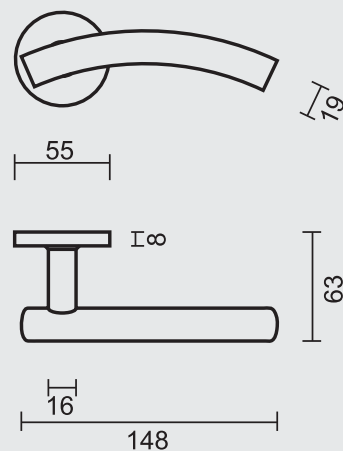

PRO★INOX PLUS
PROFESSIONAL QUALITY LABEL