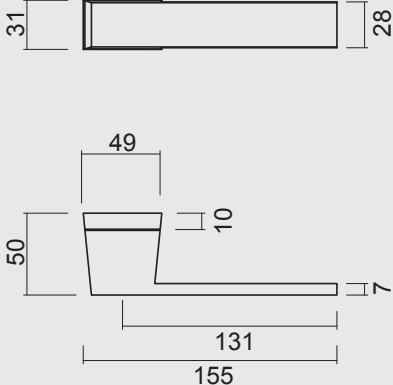

ART. **1.206.410**
€ 6,54/STUK-PIECE*

ART. **1.206.411**
€ 6,54/STUK-PIECE*

ART. **1.205.412**
€ 42,72/SET*