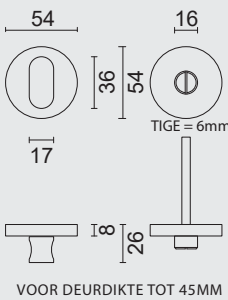

PRO★INOX PLUS
PROFESSIONAL QUALITY LABEL