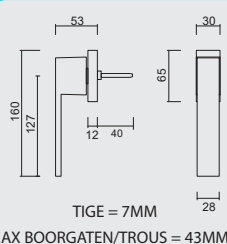

PRO FINISH
100% ITALIAN MANUFACTURE