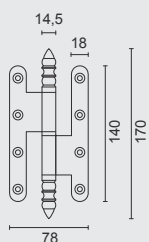

PRO ART
HANDMADE IN FRANCE