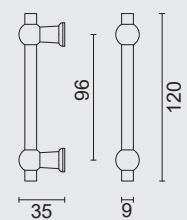

PRO FINISH
100% ITALIAN MANUFACTURE