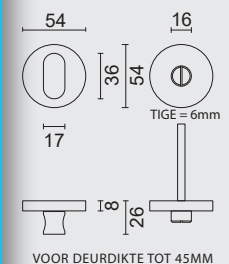

PRO★INOX PLUS
PROFESSIONAL QUALITY LABEL

€ 21,98*

WC GARNITUUR **ROND SHAPE**
CLASS 3 INOX PLUS ZONDER
ROOD/WIT TIGE 120MM
GARNITURE WC **RONDE SHAPE**
CLASS 3 INOX PLUS SANS
ROUGE/BLANC TIGE 120MM

ART. **1.429.002**