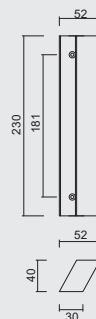

PRO★INOX PLUS
PROFESSIONAL QUALITY LABEL

TREKKER **PARRA KLEIN INOX PLUS**

TIRANT **PARRA PETIT INOX PLUS**

ART. **3.544.000**
(per stuk/par piece)