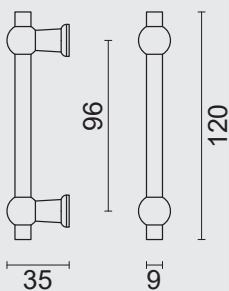

PRO FINISH
100% ITALIAN MANUFACTURE