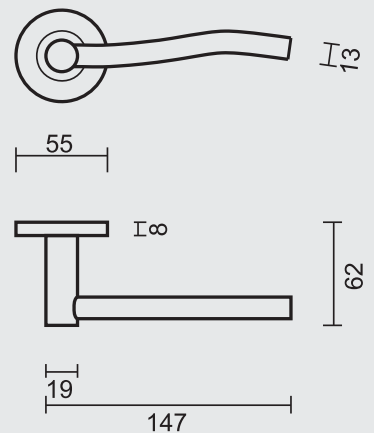

PRO★INOX PLUS
PROFESSIONAL QUALITY LABEL