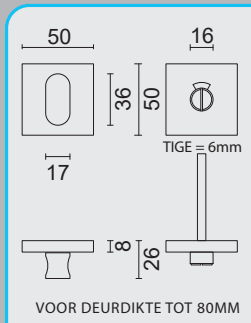

PRO★INOX PLUS
PROFESSIONAL QUALITY LABEL