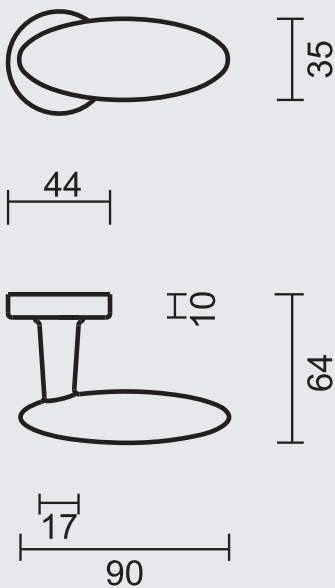

€ 49,98*

DEURKRUK **PRO OLIVE NM INOX LOOK R+WC**

BEQUILLE **PRO OLIVE NM INOX LOOK R+WC**

ART. **6.043.002**
(per paar/par paire)

€ 79,26*

P 355

P 309

PRO FINISH
100% ITALIAN MANUFACTURE