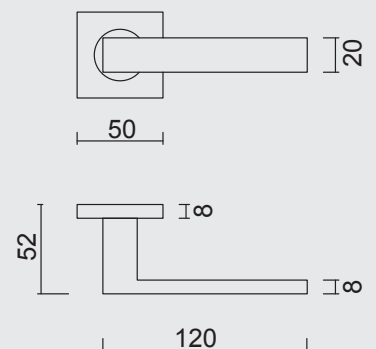

PRO★INOX PLUS
PROFESSIONAL QUALITY LABEL