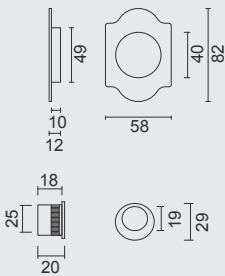

PRO FINISH
100% ITALIAN MANUFACTURE