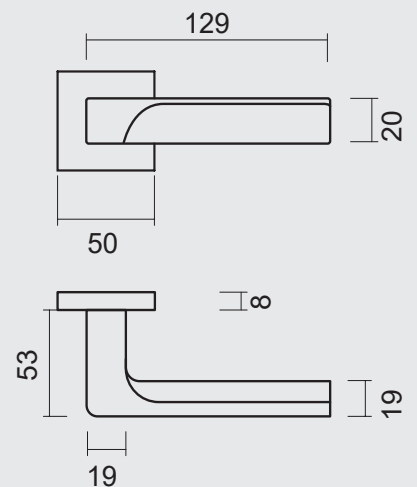

PRO FINISH
100% ITALIAN MANUFACTURE