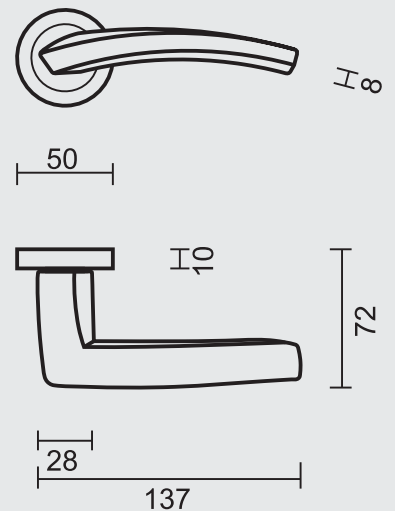

PRO FINISH
100% ITALIAN MANUFACTURE