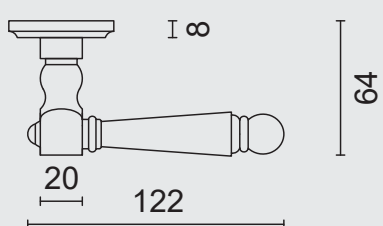

PRO FINISH
100% ITALIAN MANUFACTURE