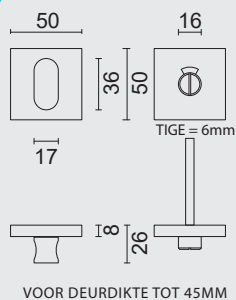

PRO★INOX PLUS
PROFESSIONAL QUALITY LABEL