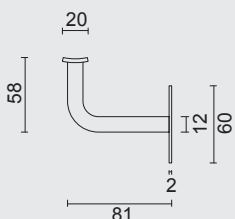

PRO★INOX PLUS
PROFESSIONAL QUALITY LABEL

MATTE AFWERKING / FINITION MATE