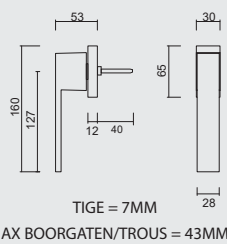

PRO FINISH
100% ITALIAN MANUFACTURE