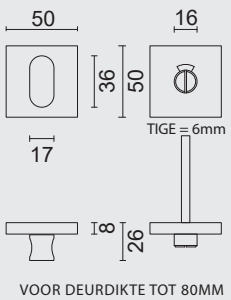

VOOR DEURDIKTE TOT 80MM