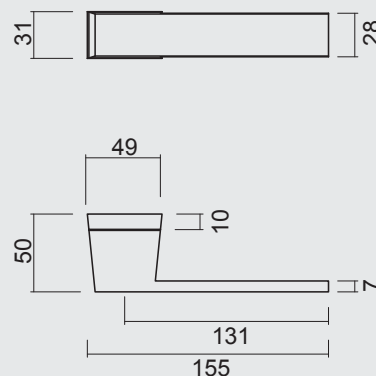

PRO FINISH
100% ITALIAN MANUFACTURE