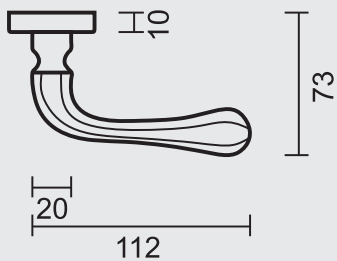

PRO FINISH
100% ITALIAN MANUFACTURE