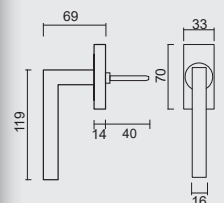

€ 37,98*

RAAMKRUUK **KUBIC SHAPE 16MM DK MAT KOPER**

CREMONE **KUBIC SHAPE 16MM OB LAITON MAT**

ART. **2.286.050**

TIGE = 7MM
AX BOORGATEN/TROUS = 43MM

PRO★INOX PLUS
PROFESSIONAL QUALITY LABEL

€ 29,98*

RAAMKRUUK **COSMIC DK MAT KOPER**