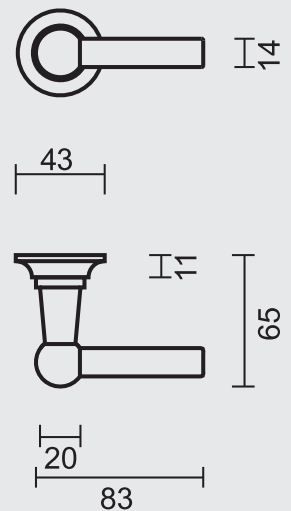

PRO FINISH
100% ITALIAN MANUFACTURE