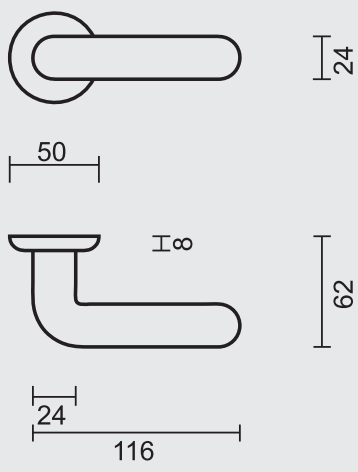

PRO FINISH
100% ITALIAN MANUFACTURE

ART. **1.032.390**
€3,12/STUK-PIECE*

ART. **1.032.391**
€3,12/STUK-PIECE*

ART. **1.027.392**
€12,98/SET*

* PRIJZEN EXCL. BTW/PRIX HORS TVA