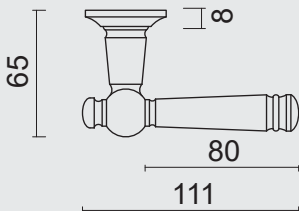

ART. **1.048.320**
€ 8,14/STUK-PIECE*

ART. **1.048.321**
€ 8,14/STUK-PIECE*

ART. **1.144.322**
€ 46,20/SET*