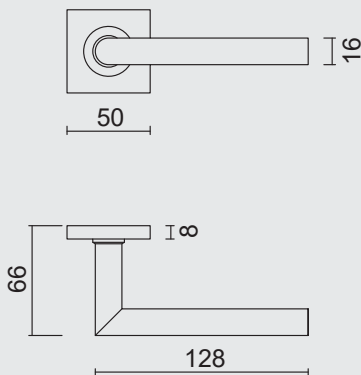

PRO★INOX PLUS
PROFESSIONAL QUALITY LABEL

ART. **1.133.000**
€ 3,78/STUK-PIECE*

ART. **1.133.001**
€ 3,78/STUK-PIECE*

ART. **1.132.002**
€ 26,40/SET*