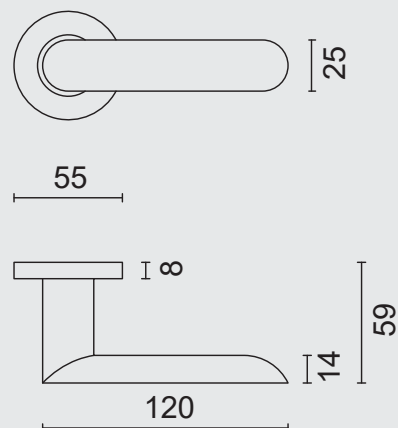

PRO★INOX PLUS
PROFESSIONAL QUALITY LABEL

* PRIJZEN EXCL. BTW/PRIX HORS TVA