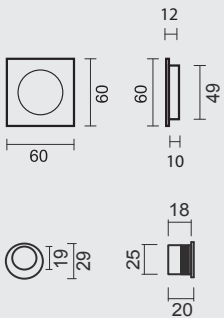

ART. **3.446.020**
(per stuk/la piece)

PRO FINISH
100% ITALIAN MANUFACTURE

€ 31,90*

INKAPSCHELP **FRA**
ROND NIKKEL

COQUILLE A ENCASTRER **FRA**
RONDE NICKEL BRILLANT

ART. **3.127.020**
(per set/le set)

PRO FINISH
100% ITALIAN MANUFACTURE