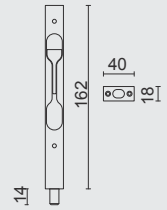

PRO FINISH
100% ITALIAN MANUFACTURE

SLOT **AGB KANTSCHUIF NIKKEL**

SERRURE **AGB VERROU A LEVIER**
POUR PORTE NICK.BRILLANT

ART. **1.181.020**

€ 4,90*