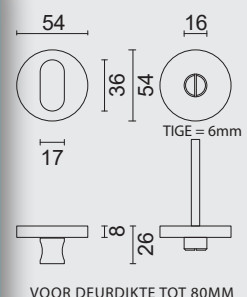

PRO★INOX PLUS
PROFESSIONAL QUALITY LABEL

€ 31,70*