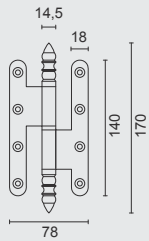

PRO ART
HANDMADE IN FRANCE