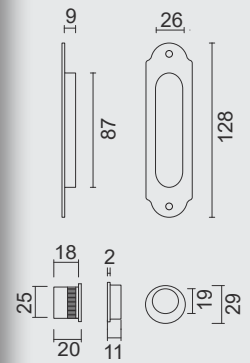

PRO FINISH
100% ITALIAN MANUFACTURE

€ 33,50*

INKAPSCHELP FRA
RETRO CARRE INOX LOOK

COQUILLE A ENCASTRER FRA
RETRO CARREE INOX LOOK

ART. **3.444.000**
(per set/le set)