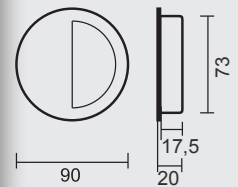

PRO★INOX PLUS
PROFESSIONAL QUALITY LABEL

€ 14,90*

INKAPSCHELP HDD
OVAAL BLIND INOX PLUS

COQUILLE A ENCASTRER HDD
OVALE AVEUGLE INOX PLUS

ART. 3.538.000
(per stuk/la piece)