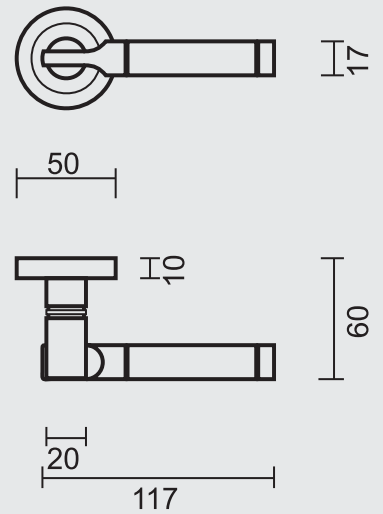

PRO FINISH
100% ITALIAN MANUFACTURE