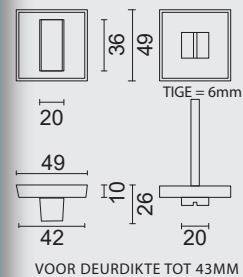

GARNITURE WC **SQUARE SHAPE**
BLANC STRUCTURE SANS
ROUGE/BLANC TIGE 120MM

ART. **1.425.102**

WC GARNITUUR **SQUARE 48MM INOX LOOK**

GARNITURE WC **SQUARE 48MM INOX LOOK**

ART. **1.205.002**

PRO FINISH
100% ITALIAN MANUFACTURE