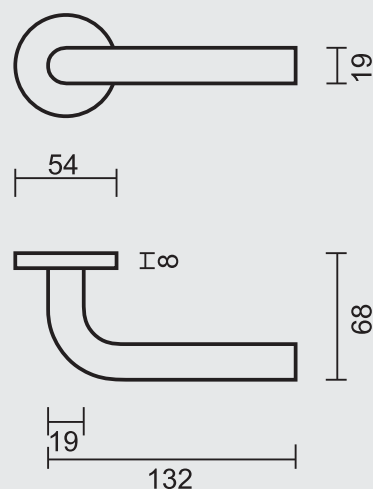

BEQUILLE **PRO ZERO L SHAPE 19MM INOX R+WC**

ART. **6.474.002**
(per paar/par paire)

€ 28,50*

ART. **1.281.002**
€ 18,78/SET*

ART. **1.200.001**
€ 2,98/STUK-PIECE*

ART. **1.200.000**
€ 2,98/STUK-PIECE*

PRO ★ ZERO
PROFESSIONAL QUALITY LABEL