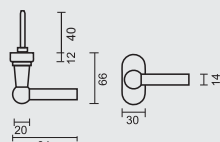

TIGE = 7MM
AX BOORGATEN/TROUS = 43MM