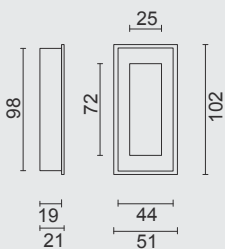

PRO★INOX PLUS
PROFESSIONAL QUALITY LABEL