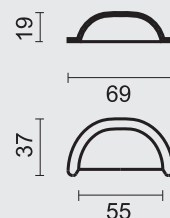

PRO FINISH
100% ITALIAN MANUFACTURE

KASTTREKKER **SCHELP RETRO BRONS**

TIRANT DE MEUBLE **COQUILLE RETRO FUME**

ART. **2.138.060**