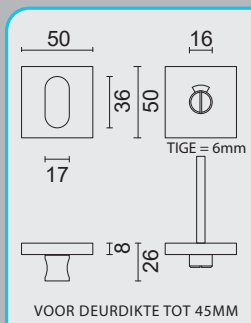

PRO★INOX PLUS
PROFESSIONAL QUALITY LABEL