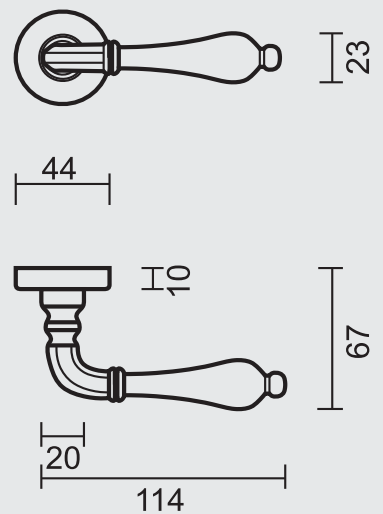

PRO FINISH
100% ITALIAN MANUFACTURE