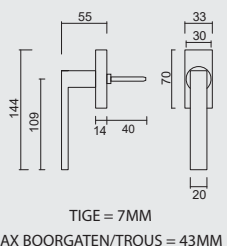

€ 33,80*

**PRO★FINISH**
100% ITALIAN MANUFACTURE

PRO INOX PLUS
PROFESSIONAL QUALITY LABEL

€ 29,90*

RAAMKRUK **KUBIC SHAPE 16MM DK INOX PLUS**

CREMONE **KUBIC SHAPE 16MM OB INOX PLUS**

ART. **2.286.000**

PRO INOX PLUS
PROFESSIONAL QUALITY LABEL