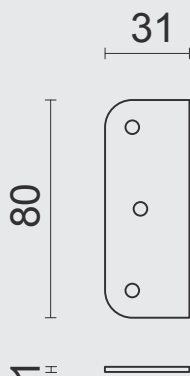

€ 1,08*

- PAUMEL **HDD ADAPTOR PLAAT 1MM INOX**
- PAUMELLE **HDD ADAPTOR PLAQUE 1MM INOX**
- ART. **1.139.000**