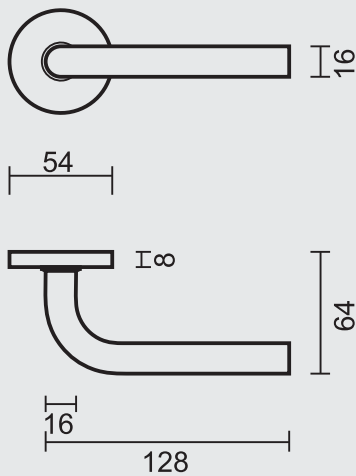

PRO ★ ZERO
PROFESSIONAL QUALITY LABEL

ART. **1.200.000**
€ 2,98/STUK-PIECE*

ART. **1.200.001**
€ 2,98/STUK-PIECE*

ART. **1.281.002**
€ 18,78/SET*