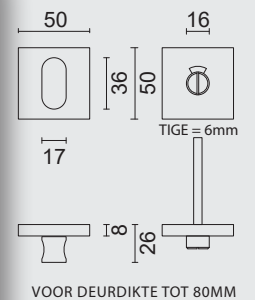

PRO★INOX PLUS
PROFESSIONAL QUALITY LABEL

€ 32,26*

WC GARNITUUR **SQUARE SHAPE ZWART ZONDER ROOD/WIT**

GARNITURE WC **SQUARE SHAPE NOIR SANS ROUGE/BLANC**

ART. **1.208.092**