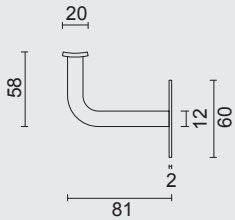

PRO★INOX PLUS
PROFESSIONAL QUALITY LABEL