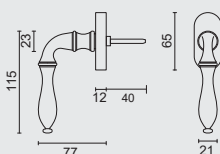

TIGE = 7MM
AX BOORGATEN/TROUS = 43MM