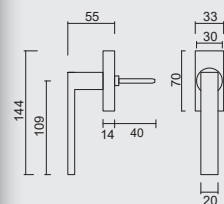

TIGE = 7MM
AX BOORGATEN/TROUS = 43MM

PRO★INOX PLUS
PROFESSIONAL QUALITY LABEL

€ 29,98*