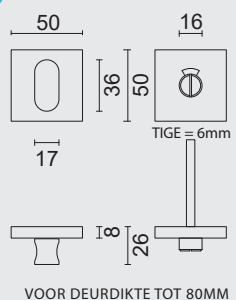

PRO★INOX PLUS
PROFESSIONAL QUALITY LABEL