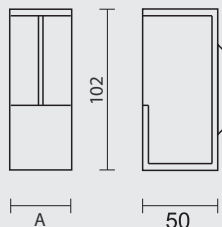

**INKAPSCHELP HDD
HALVE MAAN MASSIEF ZWART**

**COQUILLE A ENCASTRER HDD
DEMI LUNE MASSIF NOIR**

A = 40MM: € 79,80* = ART. **3.120.090**

A = 43MM: € 81,90* = ART. **3.921.090**

A = 50MM: € 95,98* = ART. **3.528.090**

(per stuk/la piece)

MATTE AFWERKING/FINITION MATE

PRO INOX PLUS
PROFESSIONAL QUALITY LABEL