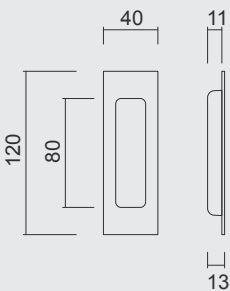

PRO★INOX PLUS
PROFESSIONAL QUALITY LABEL