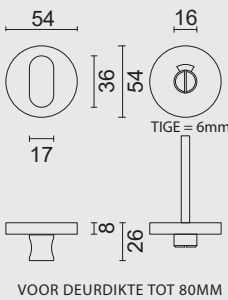

PRO★INOX PLUS
PROFESSIONAL QUALITY LABEL