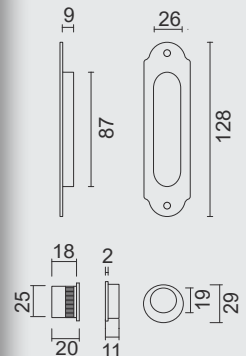

PRO★BLACK
10 YEARS GUARANTEE SUPPORT

€ 46,98*