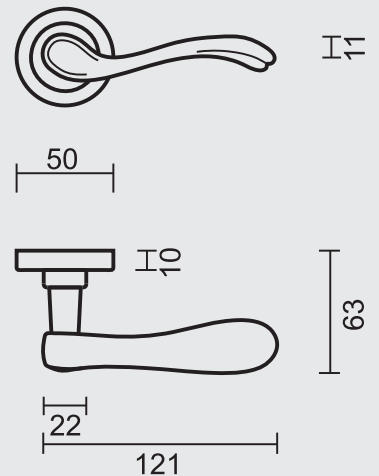

PRO FINISH
100% ITALIAN MANUFACTURE