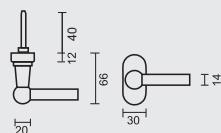

TIGE = 7MM
AX BOORGATEN/TROUS = 43MM