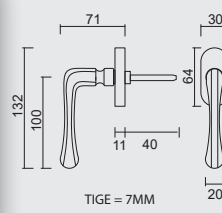

PRO★FINISH
100% ITALIAN MANUFACTURE