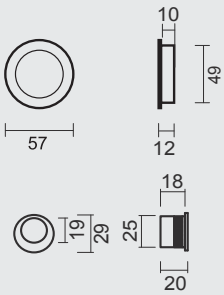

PRO FINISH
100% ITALIAN MANUFACTURE