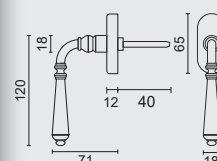

TIGE = 7MM
AX BOORGATEN/TROUS = 43MM

PRO ART
HANDMADE IN FRANCE

€ 42,64*