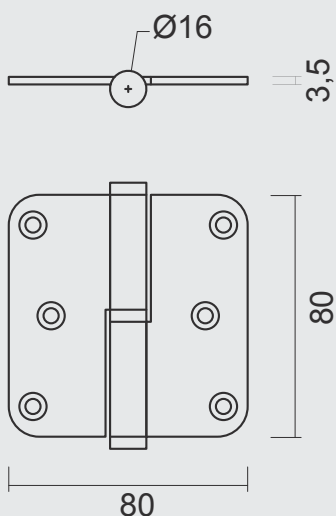

- PAUMEL **HDD 80X80X3,5 INOX 201**
- PAUMELLE **HDD 80X80X3,5 INOX 201**
- ART. **1.232.004 LINKS / GAUCHE** (Belgische norm/norme belge)
  ART. **1.232.005 RECHTS / DROITE**

RING PAUMEL **HDD 80X80X3,5 INOX 201**
BAGUE PAUMELLE **HDD 80X80X3,5 INOX 201**
ART. **1.269.000 (3MM)** = € 0,76* (per stuk/par piece)
ART. **1.318.000 (1MM)** = € 0,24* (per stuk/par piece)

	VIJS PAUMEL INOX LOOK / VIS PAUMELLE INOX LOOK			
	16MM	20MM	25MM	35MM
PER STUK - te bestellen in veelvouden van 18 / PAR PIECE - à commander en multiple de 18 pièces	ART. 1.482.000 € 0,14*	ART. 1.156.000 € 0,16*	ART. 1.157.000 € 0,18*	ART. 1.390.000 € 0,22*
VRAC - per 5000 stuks / VRAC - par 5000 pièces	ART. 1.483.000 € 598,00*	ART. 1.392.000 € 698,00*	ART. 1.393.000 € 798,00*	ART. 1.391.000 € 998,00*

PAUMEL SKIN **HDD 80X80X3,5 INOX 201 3ST+VIJS**
PAUMELLE SKIN **HDD 80X80X3,5 INOX 201 3PCE+VIS**
ART. **1.271.004 LINKS / GAUCHE**
ART. **1.271.005 RECHTS / DROITE**
(per set/le set)

€ 17,34*

* PRIJZEN EXCL. BTW/PRIX HORS TVA