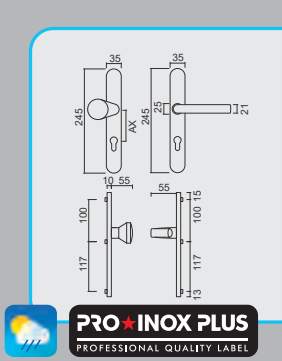

STRUCTUUR AFWERKING / FINITION STRUCTURE
PATENTVIJZEN INBEGREPEN/VIS A TRAVERS INCLU

€ 93,44*

VEILIGHEIDSGARNITUUR **HDD OVAAL KRUK+TOP
ZWART STRUCTUUR UV**

GARNITURE DE SECURITE **HDD OVALE BEQ+BOUTON
NOIR STRUCTURE UV**

AX 72MM: ART. **1.217.411**
AX 85MM: ART. **1.286.411**
AX 92MM: ART. **1.216.411**