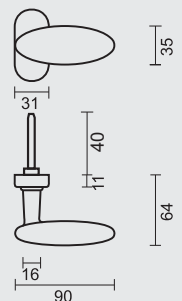

TIGE = 7MM
AX BOORGATEN/TROUS = 43MM