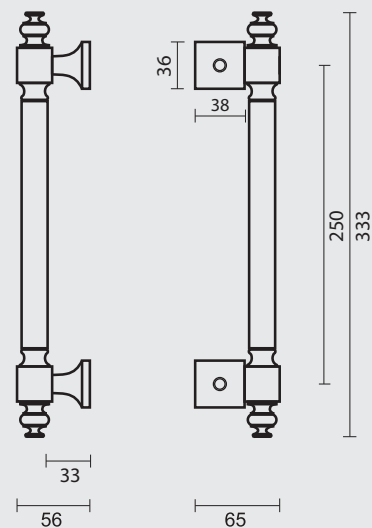

€ 65,98*

TREKKER **40 OLD SILVER**

TIRANT **40 OLD SILVER**

ART. **3.169.300**

(per stuk/par piece)

INCL. 2X TIGE M10/100MM

P. 601

P. 595

P. 594

P. 529

P. 487

GEEN BLINDE MONTAGE MOGELIJK

FIXATION AVEUGLE PAS POSSIBLE

NIET VERKRIJGBAAR IN PAREN

PAS DISPONIBLE EN PAIRE