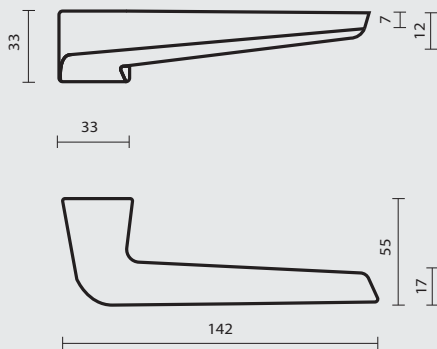

ART. **1.436.090**
€ 6,24/STUK-PIECE*

ART. **1.436.091**
€ 6,24/STUK-PIECE*

ART. **1.436.092**
€ 40,70/SET*