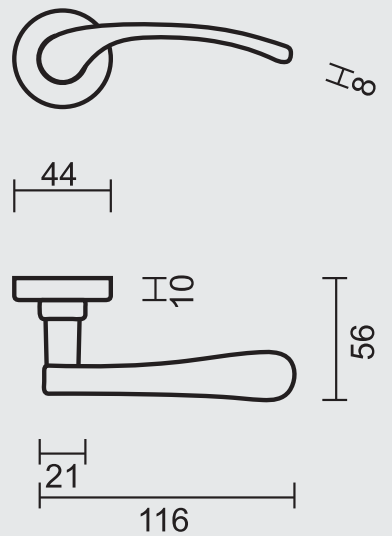

ART. **1.317.340**
€5,22/STUK-PIECE*

P. 298

PRO FINISH
100% ITALIAN MANUFACTURE

3
YEARS
GUARANTY

DEURKRUK **PRO TITIANA CROMSAT R+NO KEY**

BEQUILLE **PRO TITIANA CROMSAT R+NO KEY**

ART. **6.054.343**
(per paar/par paire)