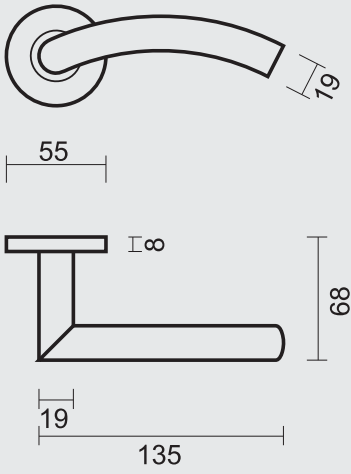

ART. **6.025.001**
(per paar/par paire)

€ 15,98*

DEURKROK **PRO GI SHAPE 19MM INOX PLUS R+WC**

BEQUILLE **PRO GI SHAPE 19MM INOX PLUS R+WC**

ART. **6.025.002**
(per paar/par paire)

€ 33,16*

P 235

PRO★INOX PLUS
PROFESSIONAL QUALITY LABEL