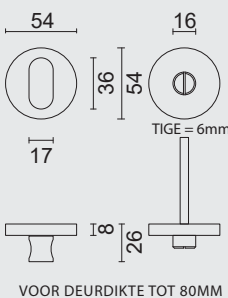

PRO★INOX PLUS
PROFESSIONAL QUALITY LABEL