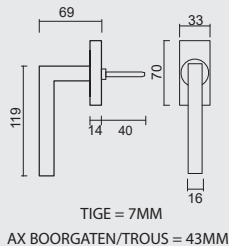

€ 21,88*

MATTE AFWERKING / FINITION MATE

PRO INOX PLUS
PROFESSIONAL QUALITY LABEL

€ 29,98*

RAAMKRUK **KUBIC SHAPE 16MM DK ZWART**

CREMONE **KUBIC SHAPE 16MM OB NOIR**

ART. **2.286.090**

MATTE AFWERKING / FINITION MATE