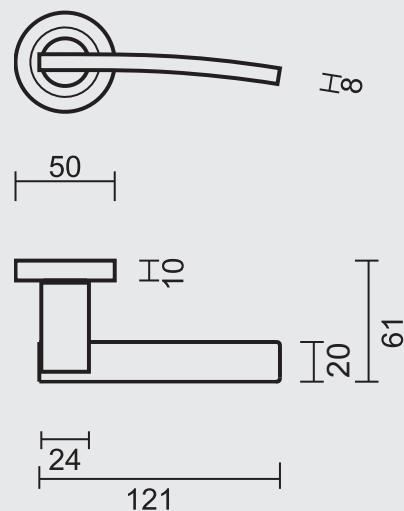

PRO FINISH
100% ITALIAN MANUFACTURE