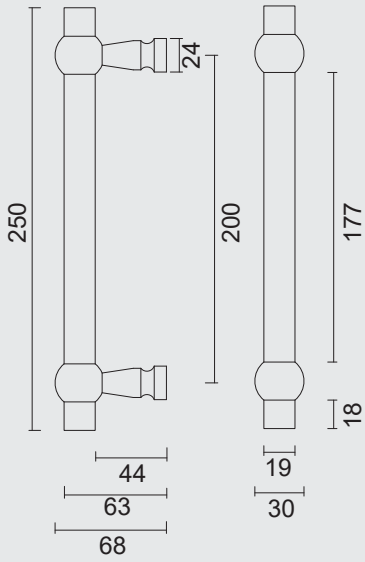

€ 85,98*

- TREKKER **PETRA 200MM OLD SILVER BLINDE MONTAGE**
- TIRANT **PETRA 200MM OLD SILVER MONTAGE AVEUGLE**
- ART. **3.468.303**
  (per stuk/par piece)

INCL. 2X