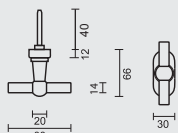

TIGE = 7MM
AX BOORGATEN/TROUS = 43MM