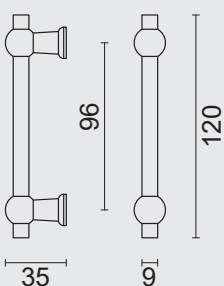

PRO FINISH
100% ITALIAN MANUFACTURE