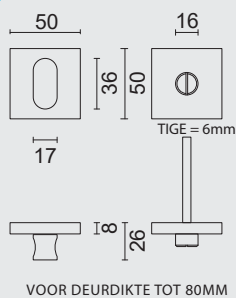

PRO★INOX PLUS
PROFESSIONAL QUALITY LABEL