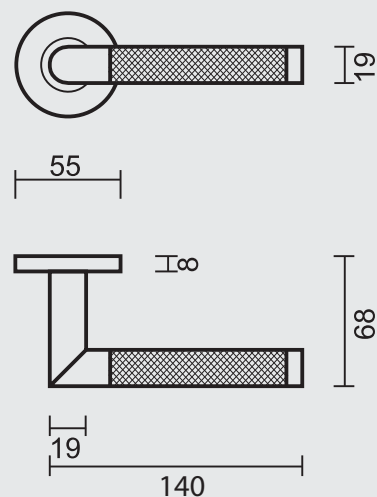

PRO★INOX PLUS
PROFESSIONAL QUALITY LABEL