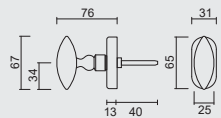

CARBON BLACK = ANTRACIET DONKER GRIJS / ANTRACITE GRIS FONCE

TIGE = 7MM
AX BOORGATEN/TROUS = 43MM