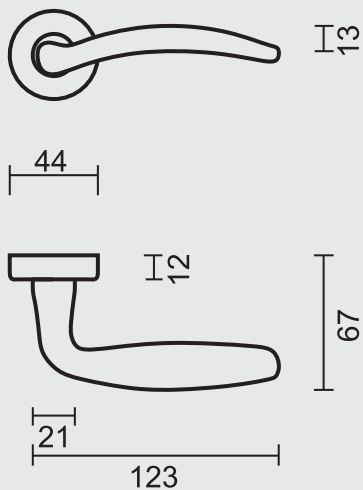

ART. **1.317.030**
€ 8,40/STUK-PIECE*

ART. **1.317.031**
€ 8,40/STUK-PIECE*

ART. **1.303.032**
€ 52,80/SET*