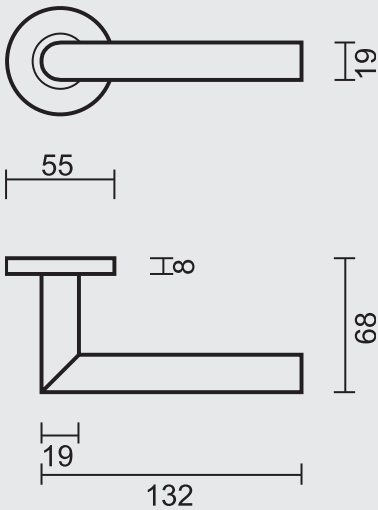

DEURKRUK **PRO I SHAPE 19MM CLASS 3 INOX PLUS R+WC**

BEQUILLE **PRO I SHAPE 19MM CLASS 3 INOX PLUS R+WC**

ART. **6.549.002**
 (per paar/par paire)

€ 46,63*

P 269

P 231

PRO★INOX PLUS
 PROFESSIONAL QUALITY LABEL