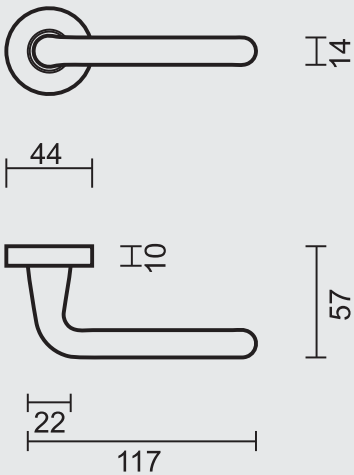

€ 38,00*

DEURKRUK **PRO MAGDA BRONS R+WC**

BEQUILLE **PRO MAGDA FUME R+WC**

ART. **6.057.062**
(per paar/par paire)

€ 65,68*

ART. **1.317.060**
€ 4,62/STUK-PIECE*

ART. **1.317.061**
€ 4,62/STUK-PIECE*

ART. **1.303.062**
€ 30,58/SET*