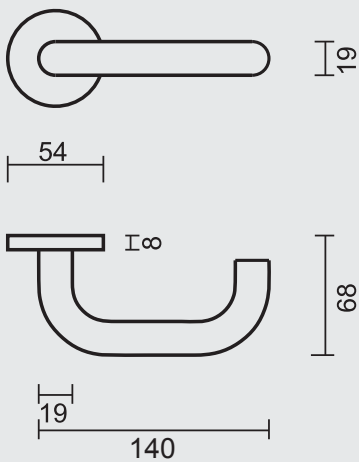

ART. **6.027.001**
(per paar/par paire)

€ 23,91*

DEURKRUK **PRO U SHAPE 19MM INOX PLUS R+WC**

BEQUILLE **PRO U SHAPE 19MM INOX PLUS R+WC**

ART. **6.027.002**
(per paar/par paire)

€ 41,12*

PRO★INOX PLUS
PROFESSIONAL QUALITY LABEL