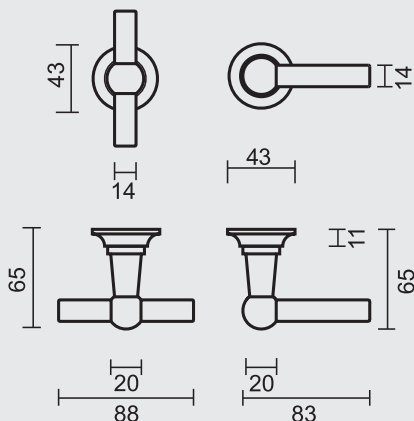

ART. **1.048.380**
€ 5,94/STUK-PIECE*

ART. **1.048.381**
€ 5,94/STUK-PIECE*

ART. **1.077.382**
€ 39,60/SET*