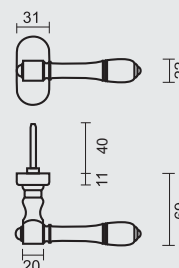

TIGE = 7MM
AX BOORGATEN/TROUS = 43MM

PRO FINISH
100% ITALIAN MANUFACTURE

€ 32,34*