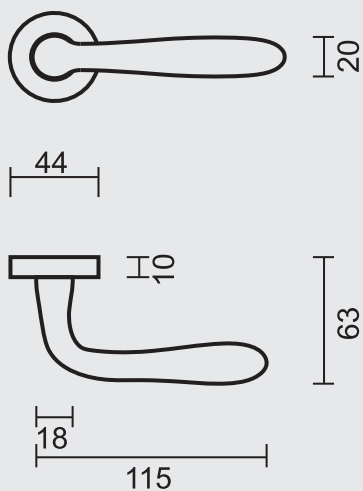

ART. **1.317.040**
€ 4,62/STUK-PIECE*

ART. **1.317.041**
€ 4,62/STUK-PIECE*

ART. **1.303.042**
€ 30,58/SET*