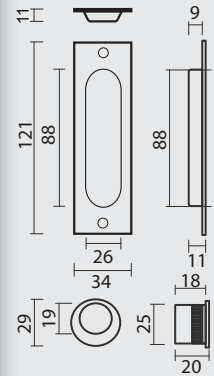

INKAPSCHELP FRA
OVAAL CARRE INOX LOOK

COQUILLE A ENCASTRER FRA
OVALE CARREE INOX LOOK

ART. **3.469.000**
(per set/le set)

INCL. 4X 15MM

PRO FINISH
100% ITALIAN MANUFACTURE

€ 33,50*

INKAPSCHELP FRA
RETRO OVAAL INOX LOOK

COQUILLE A ENCASTRER FRA
RETRO OVALE INOX LOOK

ART. **3.445.000**
(per set/le set)

INCL. 4X 15MM