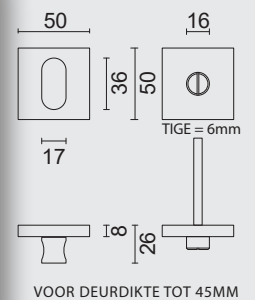

PRO★INOX PLUS
PROFESSIONAL QUALITY LABEL

€ 30,26*

WC GARNITUUR **SQUARE SHAPE ZWART ZONDER ROOD/WIT TIGE 120MM**

GARNITURE WC **SQUARE SHAPE NOIR SANS ROUGE/BLANC TIGE 120MM**

ART. **1.425.092**