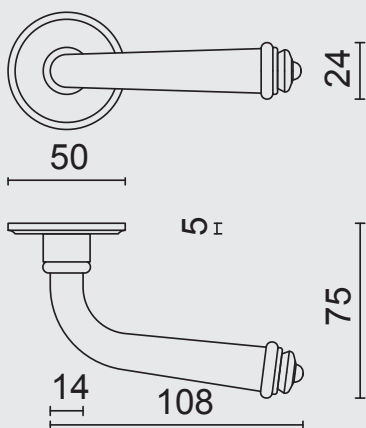

ART. **1.344.070**
€ 14,28/STUK-PIECE*

ART. **1.344.071**
€ 14,28/STUK-PIECE*

ART. **1.345.072**
€ 53,90/SET*