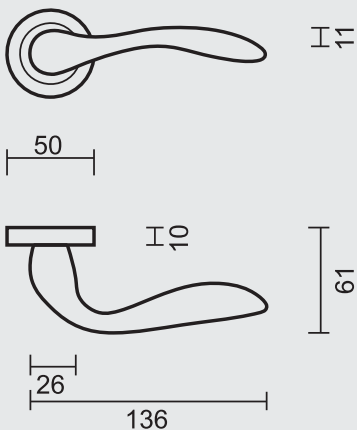

DEURKRUK **PRO GIAVA CROMSAT R+WC**

BEQUILLE **PRO GIAVA CROMSAT R+WC**

ART. **6.037.342**
(per paar/par paire)

€103,30*

P. 295

PRO FINISH
100% ITALIAN MANUFACTURE

ART. **1.315.340**
€ 9,98/STUK-PIECE*

ART. **1.315.341**
€ 9,98/STUK-PIECE*