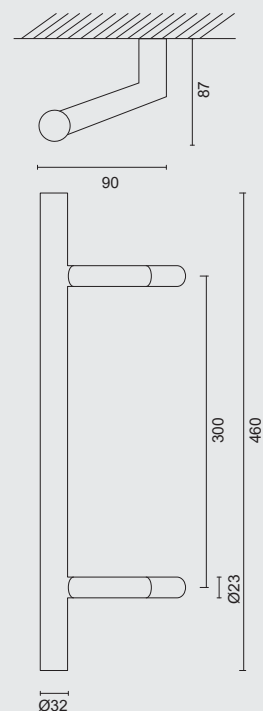

PRO★INOX PLUS
PROFESSIONAL QUALITY LABEL