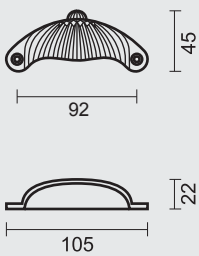

PRO ART
HANDMADE IN FRANCE