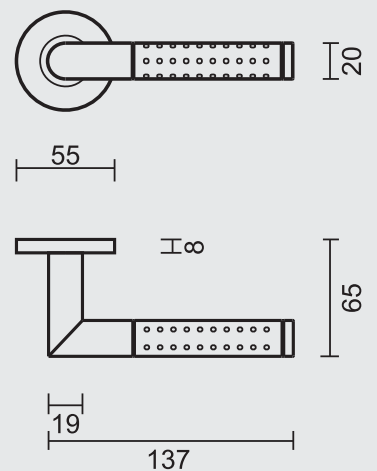

PRO★INOX PLUS
PROFESSIONAL QUALITY LABEL