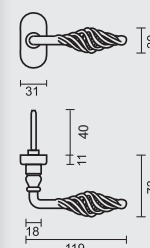

TIGE = 7MM
AX BOORGATEN/TROUS = 43MM

PRO ART
HANDMADE IN FRANCE

€ 68,28*

RAAMKRUUK **ELEGEANCE DK ROEST**

CREMONE **ELEGEANCE OB ROUILLE**

ART. **2.273.070**