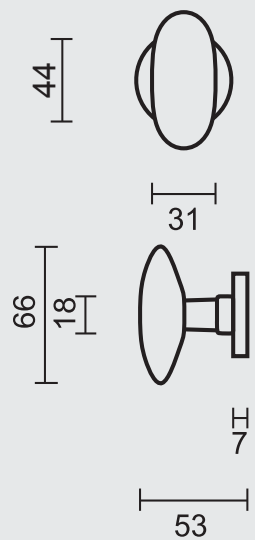

PRO FINISH
100% ITALIAN MANUFACTURE

* PRIJZEN EXCL. BTW/PRIX HORS TVA