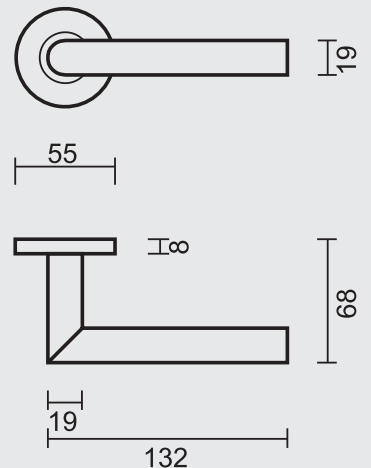

PRO★INOX PLUS
PROFESSIONAL QUALITY LABEL