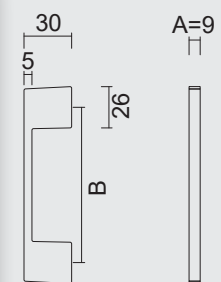

PRO FINISH
100% ITALIAN MANUFACTURE

KASTTREKKER **X-TREME TOP CHROME**

TIRANT DE MEUBLE **X-TREME BOUTON CHROME**

ART. **2.346.350**