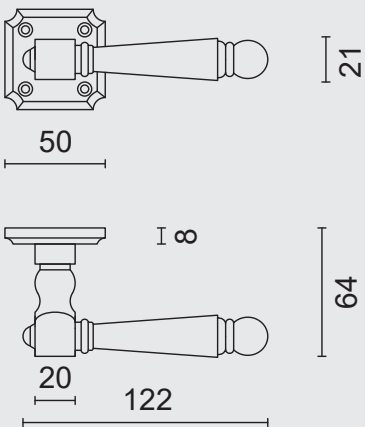

ART. **1.137.300**
€ 6,82/STUK-PIECE*

ART. **1.137.301**
€ 6,82/STUK-PIECE*

ART. **1.134.302**
€ 44,00/SET*