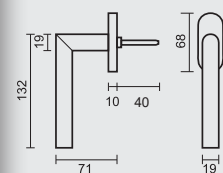

TIGE = 7MM
AX BOORGATEN/TROUS = 43MM

PRO★INOX PLUS
PROFESSIONAL QUALITY LABEL

€ 21,88*