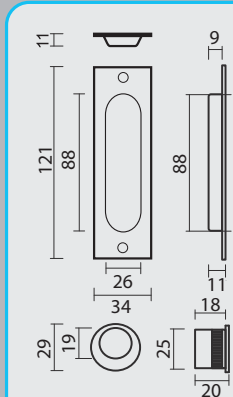

PRO FINISH
100% ITALIAN MANUFACTURE