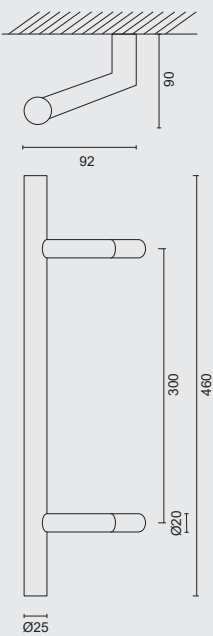

€ 65,40*

- TREKKER **STCOT 25/300/460 INOX PLUS BLINDE MONTAGE**
- TIRANT **STCOT 25/300/460 INOX PLUS MONTAGE AVEUGLE**
- ART. **3.404.003**
  (per stuk/par piece)

INCL. 2X