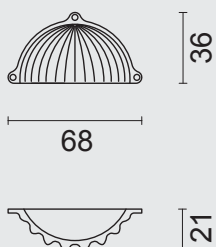

PRO FINISH
100% ITALIAN MANUFACTURE

- KASTTREKKER
  SCHELP RETRO KOPER
- TIRANT DE MEUBLE
  COQUILLE RETRO LAITON
- ART. **2.138.040**

€ 11,36*

* PRIJZEN EXCL. BTW/PRIX HORS TVA