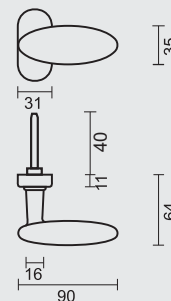

TIGE = 7MM
AX BOORGATEN/TROUS = 43MM

PRO FINISH
100% ITALIAN MANUFACTURE

€ 29,98*

RAAMKRUK **ALDAGONDA DK KOPER**

CREMONE **ALDAGONDA OB LAITON**

ART. **2.033.040**