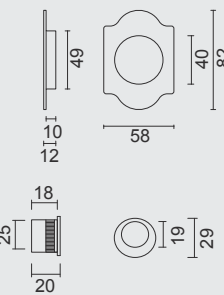

PRO FINISH
100% ITALIAN MANUFACTURE