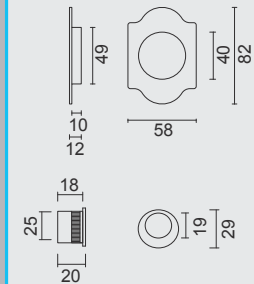

PRO FINISH
100% ITALIAN MANUFACTURE