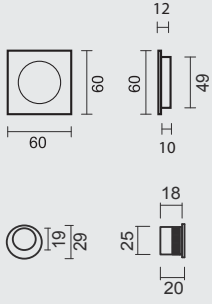

PRO★FINISH
100% ITALIAN MANUFACTURE