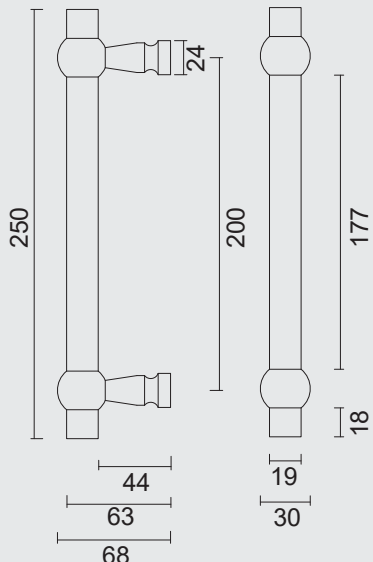

- TREKKER **PETRA 200MM OLD BRASS BLINDE MONTAGE**
- TIRANT **PETRA 200MM OLD BRASS MONTAGE AVEUGLE**
- ART. **3.468.383** (per stuk/par piece)

INCL. 2X

€ 93,60*