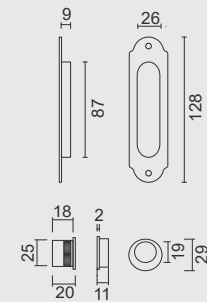

PRO FINISH
100% ITALIAN MANUFACTURE