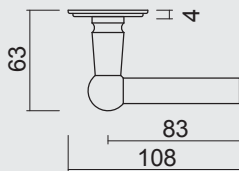

- P. 283
- P. 261
- P. 239
- P. 203
- P. 189
- P. 171
- P. 157
- P. 125

DEURKRUK **PRO PETANA L+L OLD YELLOW R+NO KEY**

BEQUILLE **PRO PETANA L+L OLD YELLOW R+NO KEY**

ART. **6.408.313**
(per paar/par paire)

€ 54,12*

DEURKRUK **PRO PETANA L+L OLD YELLOW R+E**

BEQUILLE **PRO PETANA L+L OLD YELLOW R+E**

ART. **6.408.310**
(per paar/par paire)

€ 56,98*

DEURKRUK **PRO PETANA L+L OLD YELLOW R+E CYL**

BEQUILLE **PRO PETANA L+L OLD YELLOW R+E CYL**

ART. **6.408.311**
(per paar/par paire)

€ 56,98*

DEURKRUK **PRO PETANA L+L OLD YELLOW R+WC**

BEQUILLE **PRO PETANA L+L OLD YELLOW R+WC**

ART. **6.408.312**
(per paar/par paire)

€ 90,52*

ART. **1.138.310**
€ 5,72/STUK-PIECE*

ART. **1.138.311**
€ 5,72/STUK-PIECE*

ART. **1.136.312**
€ 37,40/SET*