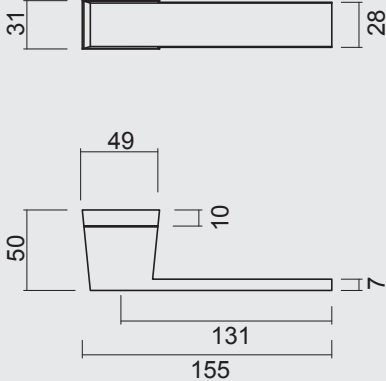

ART. **1.206.320**
€9,70/STUK-PIECE*

ART. **1.206.321**
€9,70/STUK-PIECE*

ART. **1.205.322**
€48,40/SET*