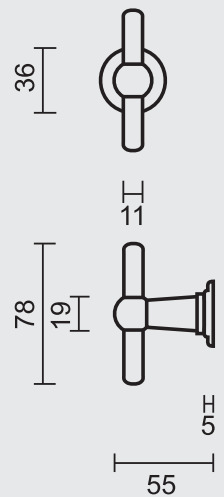

PRO FINISH
100% ITALIAN MANUFACTURE