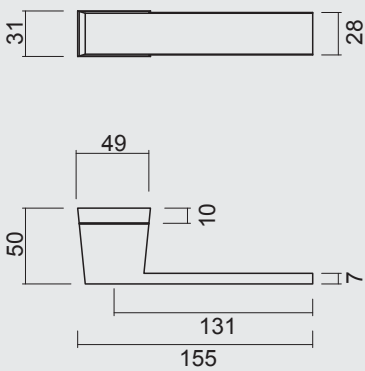

ART. **1.206.090**
€ 6,24/STUK-PIECE*

ART. **1.206.091**
€ 6,24/STUK-PIECE*

ART. **1.205.092**
€ 40,70/SET*