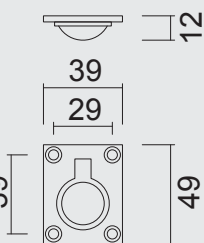

PRO INOX PLUS
PROFESSIONAL QUALITY LABEL