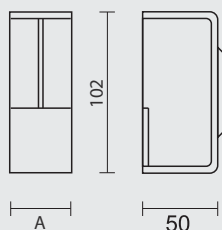

**INKAPSCHELP HDD
CARRE MASSIEF ZWART**

**COQUILLE A ENCASTRER HDD
CARREE MASSIF NOIR**

A = 40MM: € 73,90* = ART. **3.119.090**

A = 43MM: € 73,90* = ART. **3.447.090**

A = 50MM: € 79,80* = ART. **3.554.090**

(per stuk/la piece)

MATTE AFWERKING/FINITION MATE

PRO INOX PLUS
PROFESSIONAL QUALITY LABEL