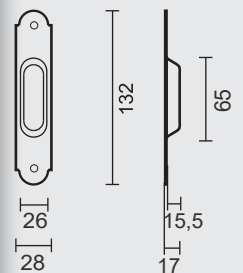

PRO ART
HANDMADE IN FRANCE

€ 16,98*