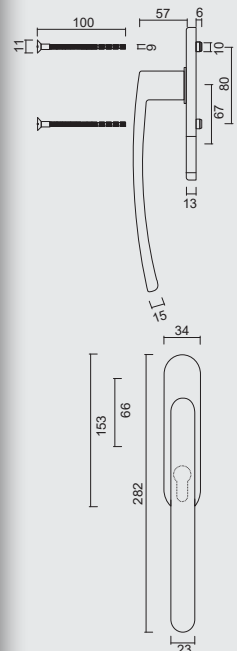

PRO FINISH
100% ITALIAN MANUFACTURE