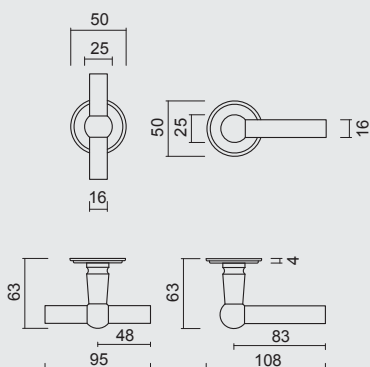

ART. **1.138.390**
€ 5,68/STUK-PIECE*

ART. **1.138.391**
€ 5,68/STUK-PIECE*

ART. **1.136.392**
€ 39,60/SET*