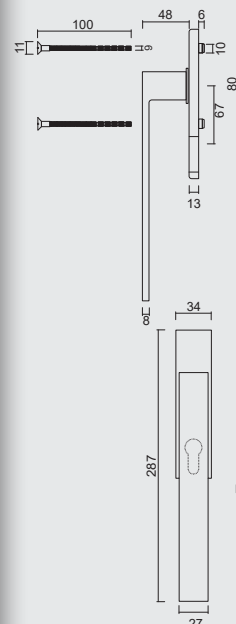

PRO FINISH
100% ITALIAN MANUFACTURE

€ 196,00*