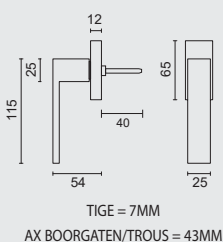

PRO FINISH
100% ITALIAN MANUFACTURE