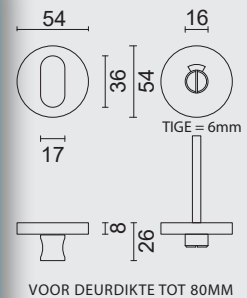

PRO★INOX PLUS
PROFESSIONAL QUALITY LABEL

€ 31,70*

WC GARNITUUR **ROND SHAPE**
CLASS 3 ZWART ZONDER ROOD/WIT

GARNITURE WC **RONDE SHAPE**
CLASS 3 NOIR SANS ROUGE/BLANC

ART. **1.427.092**