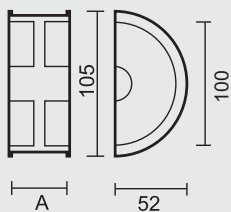

PRO ART
HANDMADE IN FRANCE