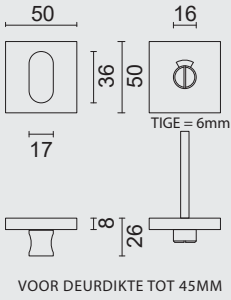

VOOR DEURDIKTE TOT 45MM