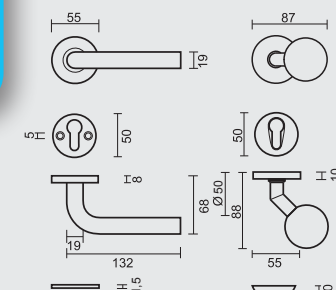

P. 626

PRO★INOX PLUS
PROFESSIONAL QUALITY LABEL