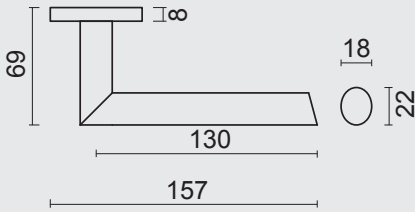

PRO★INOX PLUS
PROFESSIONAL QUALITY LABEL

ART. **1.005.000**
€ 2,98/STUK-PIECE*

ART. **1.005.001**
€ 2,98/STUK-PIECE*

ART. **1.022.002**
€ 18,98/SET*

* PRIJZEN EXCL. BTW/PRIX HORS TVA