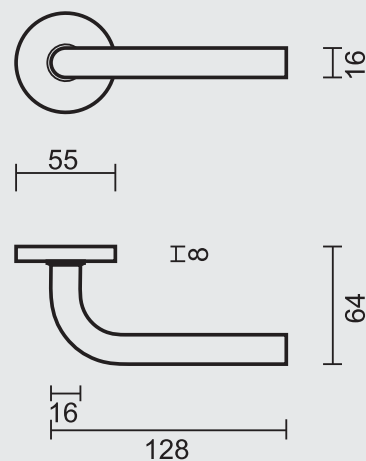

PRO★INOX PLUS
PROFESSIONAL QUALITY LABEL