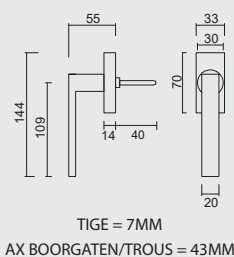

€ 21,88*

MATTE AFWERKING / FINITION MATE

PRO INOX PLUS
PROFESSIONAL QUALITY LABEL

€ 29,98*

RAAMKRUK **KUBIC SHAPE 16MM DK ZWART**

CREMONE **KUBIC SHAPE 16MM OB NOIR**

ART. **2.286.090**

MATTE AFWERKING / FINITION MATE