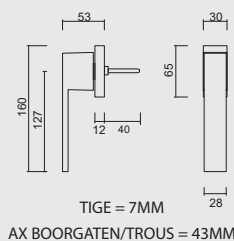

PRO FINISH
100% ITALIAN MANUFACTURE