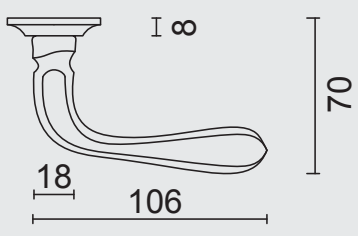

ART. **1.048.090**
€ 5,68/STUK-PIECE*

ART. **1.048.091**
€ 5,68/STUK-PIECE*

ART. **1.144.092**
€ 39,60/SET*