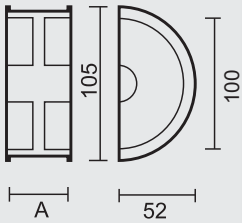

MATTE AFWERKING/FINITION MATE

PRO INOX PLUS
PROFESSIONAL QUALITY LABEL