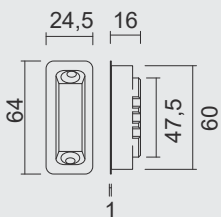

INFREZING / FRAISAGE = 20x60 mm

PRO FINISH
100% ITALIAN MANUFACTURE