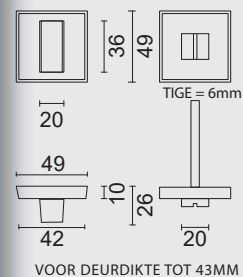

PRO FINISH
100% ITALIAN MANUFACTURE

€ 42,72*

WC GARNITUUR **SQUARE 48MM ZWART**

GARNITURE WC **SQUARE 48MM NOIR**

ART. **1.205.092**