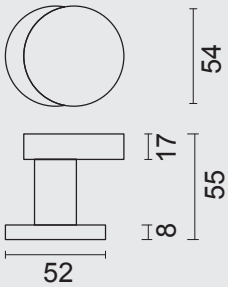

PRO★INOX PLUS
PROFESSIONAL QUALITY LABEL