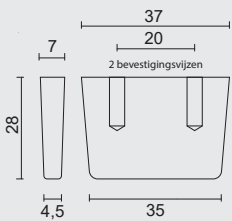

PRO★INOX PLUS
PROFESSIONAL QUALITY LABEL