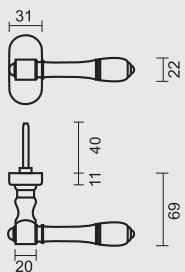

TIGE = 7MM
AX BOORGATEN/TROUS = 43MM