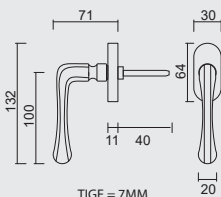

TIGE = 7MM
AX BOORGATEN/TROUS = 43MM