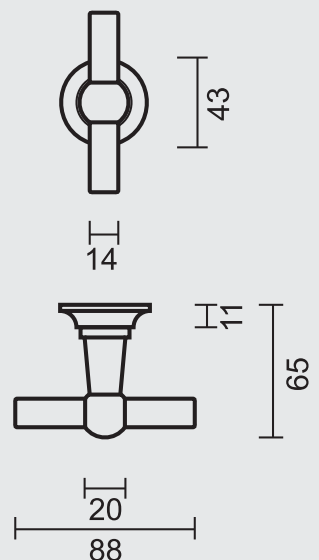

PRO FINISH
100% ITALIAN MANUFACTURE