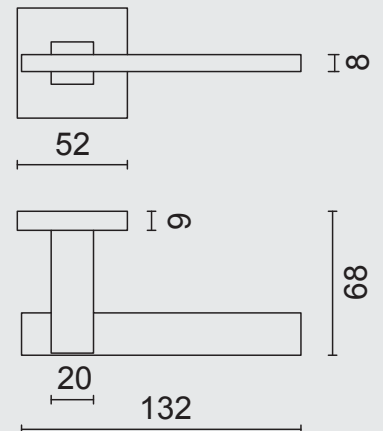

PRO★INOX PLUS
PROFESSIONAL QUALITY LABEL