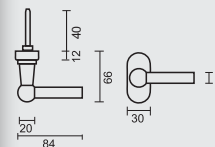

TIGE = 7MM
AX BOORGATEN/TROUS = 43MM

PRO★FINISH
100% ITALIAN MANUFACTURE

€ 29,98*

RAAMKRUK **L SHAPE 19MM DK ZWART**

CREMONE **L SHAPE 19MM OB NOIR**

ART. **2.030.090**

MATTE AFWERKING / FINITION MATE