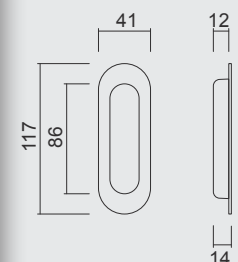

PRO★INOX PLUS
PROFESSIONAL QUALITY LABEL

€ 12,98*