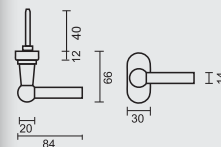

RAAMKRUK **PETRA NM L DK**
KOPER NIET VERNIST

CREMONE **PETRA NM L OB**
LAITON NON VERNIS

ART. **2.038.040**

BIJ GEBRUIK IS DE AFWERKING ONDERHEVIG
AAN KLEURVERANDERING / LORSQU'ELLE
EST UTILISEE, LA FINITION PEUT AVOIR UN
CHANGEMENT DE COULEUR LOCAL

TIGE = 7MM
AX BOORGATEN/TROUS = 43MM

PRO FINISH
100% ITALIAN MANUFACTURE

€ 29,98*

RAAMKRUK **OLIVE NM DK KOPER**

CREMONE **OLIVE NM OB LAITON**

ART. **2.034.040**