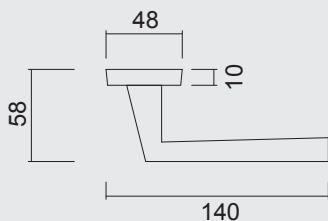

ART. **1.206.100**
€ 6,54/STUK-PIECE*

ART. **1.206.101**
€ 6,54/STUK-PIECE*

ART. **1.205.102**
€ 42,72/SET*