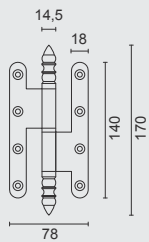

PRO ART
HANDMADE IN FRANCE