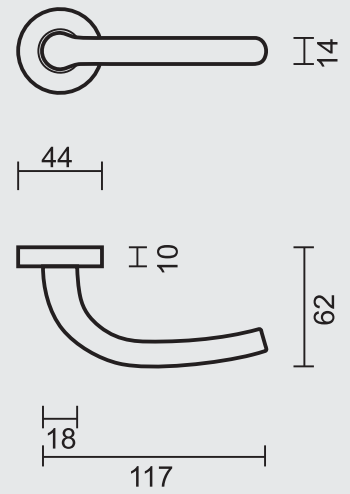

ART. **1.303.062**
€30,58/SET*

ART. **1.317.061**
€4,62/STUK-PIECE*

ART. **1.317.060**
€4,62/STUK-PIECE*