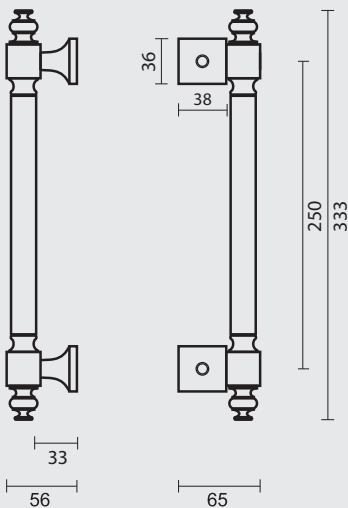

€ 76,98*

- TREKKER **40 INOX LOOK**
- TIRANT **40 INOX LOOK**
- ART. **3.169.000**
  [per stuk/par piece]

INCL. 2X TIGE M10/100MM

- GEEN BLINDE MONTAGE MOGELIJK
- FIXATION AVEUGLE PAS POSSIBLE
- NIET VERKRIJGBAAR IN PAAR
- PAS DISPONIBLE EN PAIRE