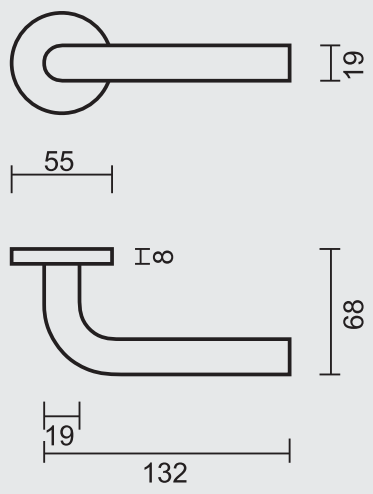

ART. **6.020.091**
 (per paar/par paire)

€ 29,48*

DEURKRUK **PRO L SHAPE 19MM ZWART R+WC**

BEQUILLE **PRO L SHAPE 19MM NOIR R+WC**

ART. **6.020.092**
 (per paar/par paire)

€ 55,98*

PRO★INOX PLUS
 PROFESSIONAL QUALITY LABEL