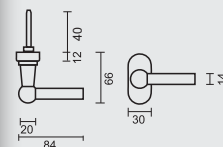

RAAMKRUUK **PETRA NM L DK ROEST**

CREMONE **PETRA NM L OB ROUILLE**

ART. **2.038.070**

TIGE = 7MM
AX BOORGATEN/TROUS = 43MM

PRO ART
HANDMADE IN FRANCE

€ 57,34*

RAAMKRUUK **OLIVE DK ROEST**

CREMONE **OLIVE OB ROUILLE**

ART. **2.036.070**