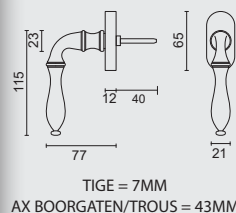

PRO★FINISH
100% ITALIAN MANUFACTURE

RAAMKROUK **GRETA DK INOX LOOK**

CREMONE **GRETA OB INOX LOOK**

ART. **2.280.000**