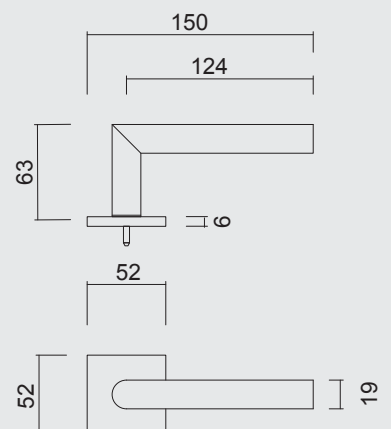

PRO★INOX PLUS
PROFESSIONAL QUALITY LABEL