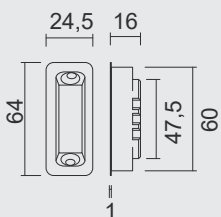

INFREZING / FRAISAGE = 20x60 mm

PRO FINISH
100% ITALIAN MANUFACTURE