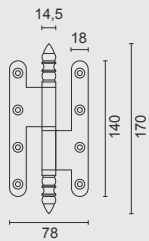

PRO ART
HANDMADE IN FRANCE