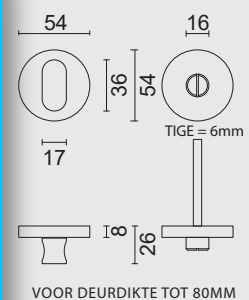

PRO★INOX PLUS
PROFESSIONAL QUALITY LABEL

€ 23,98*