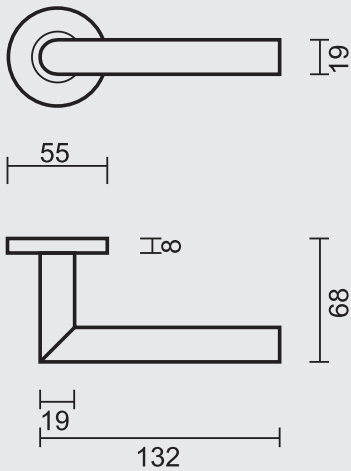

€ 23,96*

DEURKRUK **PRO I SHAPE 19MM INOX PLUS R+WC**

BEQUILLE **PRO I SHAPE 19MM INOX PLUS R+WC**

ART. **6.011.002**
(per paar/par paire)

€ 41,16*

ART. **1.005.000**
€ 2,98/STUK-PIECE*

ART. **1.005.001**
€ 2,98/STUK-PIECE*