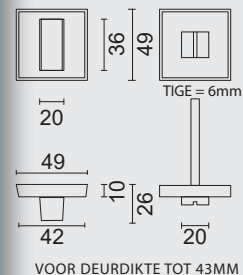

PRO FINISH
100% ITALIAN MANUFACTURE

€ 40,70*

SLOT **HAAK ZWART**

SERRURE **CROCHET NOIR**

ART. **1.281.090**