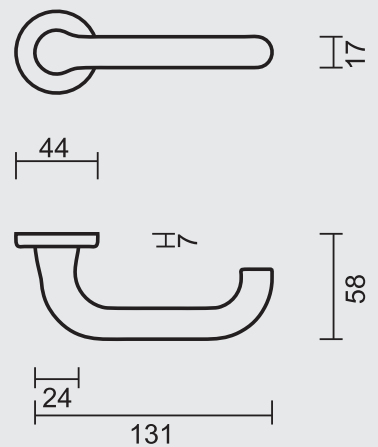

€ 13,98*

- DEURKRUUK **PRO PANDA ALU U R+WC**
- BEQUILLE **PRO PANDA ALU U R+WC**
- ART. **6.116.012**
(per paar/par paire)

€ 25,26*

ART. **1.303.012**
€ 12,98/SET*

ART. **1.317.011**
€ 3,60/STUK-PIECE*

ART. **1.317.010**
€ 3,60/STUK-PIECE*