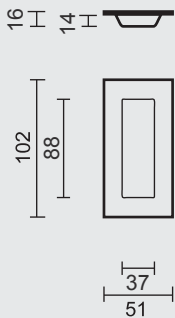

PRO★INOX PLUS
PROFESSIONAL QUALITY LABEL