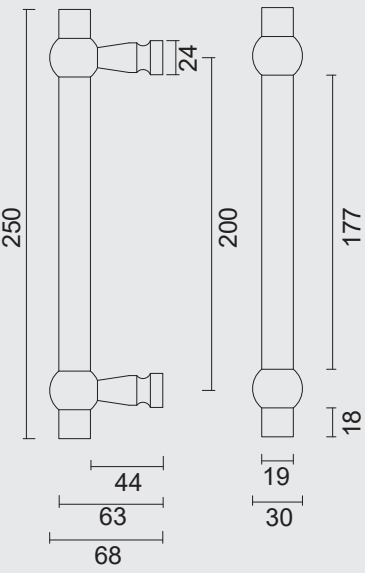

- TREKKER **PETRA 200MM OLD YELLOW BLINDE MONTAGE**
- TIRANT **PETRA 200MM OLD YELLOW MONTAGE AVEUGLE**
- ART. **3.468.313**
  [per stuk/par piece] INCL. 2X

€ 81,98*