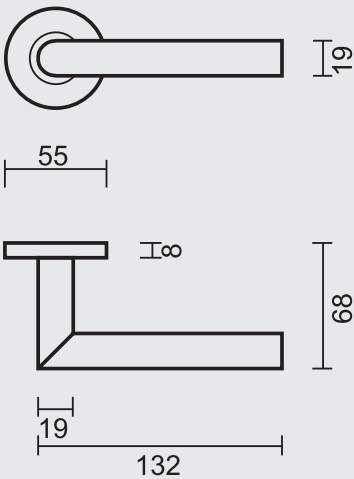

€ 29,88*

DEURKRUK **PRO I SHAPE 19MM ZWART R+WC**

BEQUILLE **PRO I SHAPE 19MM NOIR R+WC**

ART. **6.011.092**
 (per paar/par paire)

€ 56,36*

PRO★INOX PLUS
 PROFESSIONAL QUALITY LABEL

ART. **1.005.090**
 € 3,80/STUK-PIECE*