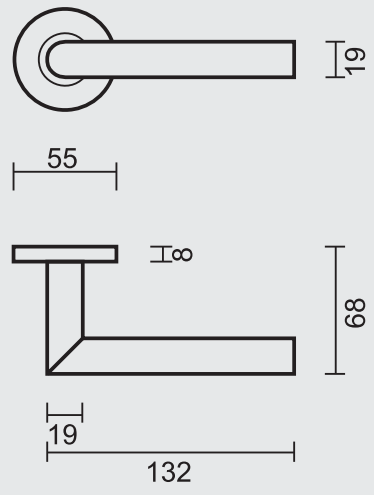

PRO★INOX PLUS
PROFESSIONAL QUALITY LABEL

ART. **1.296.410**
€4,62/STUK-PIECE*

ART. **1.296.411**
€4,62/STUK-PIECE*

ART. **1.297.412**
€31,18/SET*

* PRIJZEN EXCL. BTW/PRIX HORS TVA