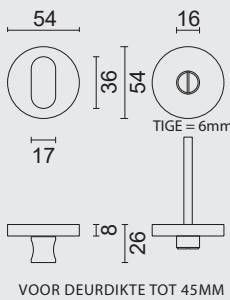

PRO★INOX PLUS
PROFESSIONAL QUALITY LABEL