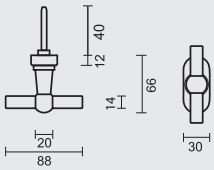

TIGE = 7MM
AX BOORGATEN/TROUS = 43MM