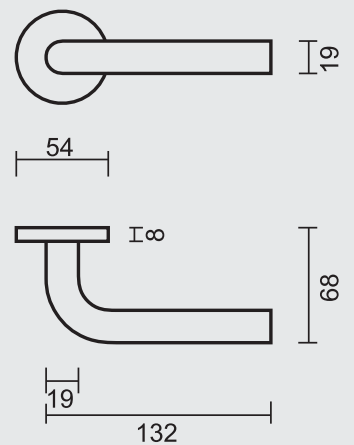

PRO★INOX PLUS
PROFESSIONAL QUALITY LABEL