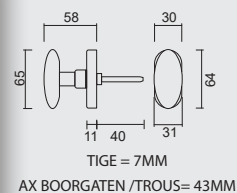

RAAMKRUK **OLIVE OM DK INOX LOOK**

CREMONE **OLIVE OM OB INOX LOOK**

ART. **2.035.000**

PRO FINISH
100% ITALIAN MANUFACTURE

€ 33,38*

RAAMKRUK **OLIVE NM DK INOX LOOK**

CREMONE **OLIVE NM OB INOX LOOK**

ART. **2.034.000**