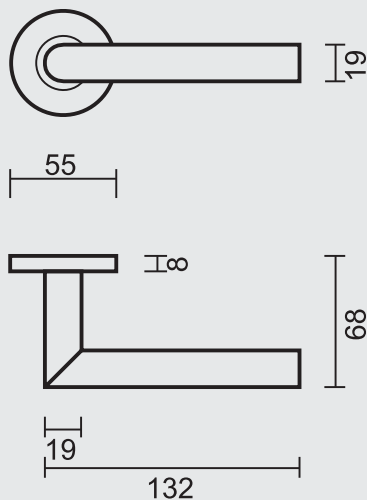

PRO ★ ZERO
PROFESSIONAL QUALITY LABEL

ART. **1.200.000**
€ 2,98/STUK-PIECE*

ART. **1.200.001**
€ 2,98/STUK-PIECE*

ART. **1.281.002**
€ 18,78/SET*