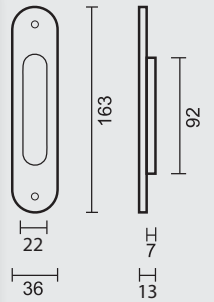

PRO FINISH
100% ITALIAN MANUFACTURE

INKAPSCHELP
PANDA PVC ZWART PER STUK

COQUILLE A ENCASTRER
PANDA PVC NOIR LA PIECE

ART. **3.129.090**
(per stuk/la piece)

€ 7,98*

PVC