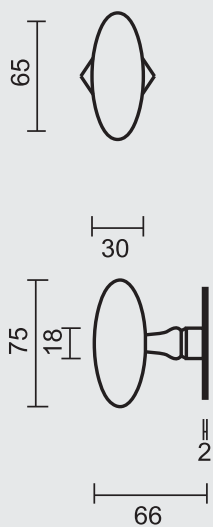

ART. **1.045.080**
€ 5,98/STUK-PIECE*

ART. **1.045.081**
€ 5,98/STUK-PIECE*

ART. **1.074.082**
€ 39,60/SET*