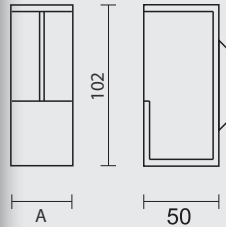

COQUILLE A ENCASTRER **HDD CARREE
MASSIF BLANC STRUCTURE**

A = 40MM: € 73,90* = ART. **3.119.100**

A = 43MM: € 73,90* = ART. **3.447.100**

A = 50MM: € 79,80* = ART. **3.554.100**
(per stuk/la piece)

MATTE STRUCTUUR AFWERKING/
FINITION STRUCTURE MATE