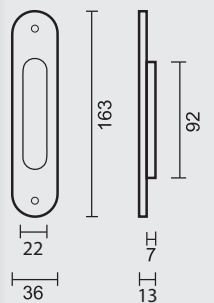

PRO FINISH
100% ITALIAN MANUFACTURE