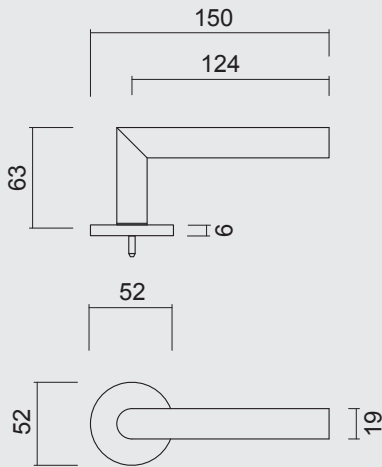

PRO★INOX PLUS
PROFESSIONAL QUALITY LABEL

ART. **1.230.000**
€ 3,78/STUK-PIECE*

ART. **1.230.001**
€ 3,78/STUK-PIECE*

ART. **1.229.002**
€ 23,98/SET*

* PRIJZEN EXCL. BTW/PRIX HORS TVA