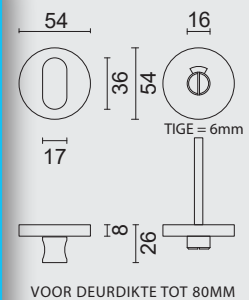

PRO★INOX PLUS
PROFESSIONAL QUALITY LABEL

€ 23,98*

WC GARNITUUR **ROND SHAPE**
CLASS 3 INOX PLUS
ZONDER ROOD/WIT
GARNITURE WC **RONDE SHAPE**
CLASS 3 INOX PLUS
SANS ROUGE/BLANC

ART. **1.427.002**