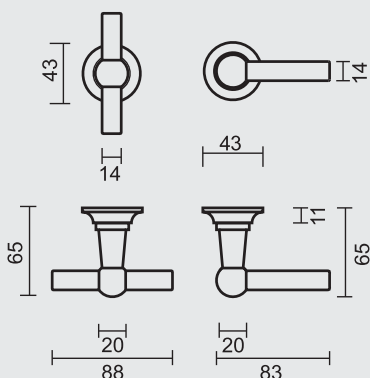

ART. **1.048.040**
€ 5,94/STUK-PIECE*

ART. **1.048.041**
€ 5,94/STUK-PIECE*

ART. **1.077.042**
€ 37,40/SET*