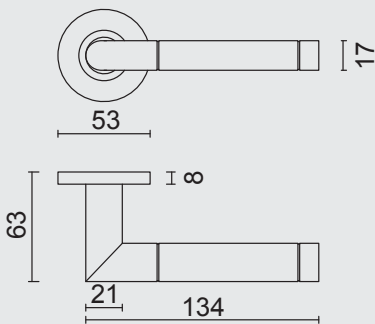

€ 31,48*

DEURKRUK **PRO OVAL I SHAPE INOX PLUS R+WC**

BEQUILLE **PRO OVAL I SHAPE INOX PLUS R+WC**

ART. **6.398.002**
(per paar/par paire)

€ 47,88*

PRO★INOX PLUS
PROFESSIONAL QUALITY LABEL

ART. **1.005.000**
€ 2,98/STUK-PIECE*