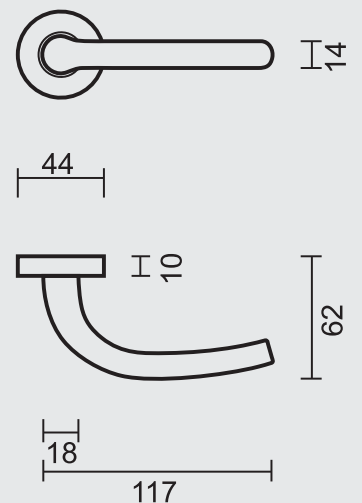

PRO FINISH
100% ITALIAN MANUFACTURE