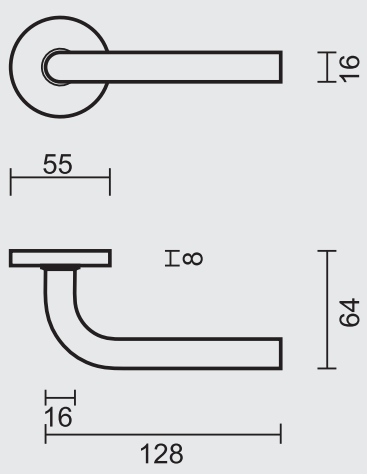

ART. **6.023.001**
(per paar/par paire)

€ 22,98*

DEURKRUK **PRO L SHAPE 16MM INOX PLUS R+WC**

BEQUILLE **PRO L SHAPE 16MM INOX PLUS R+WC**

ART. **6.023.002**
(per paar/par paire)

€ 40,25*

PRO★INOX PLUS
PROFESSIONAL QUALITY LABEL