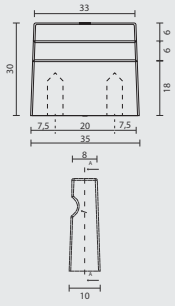

PRO★FINISH
100% ITALIAN MANUFACTURE