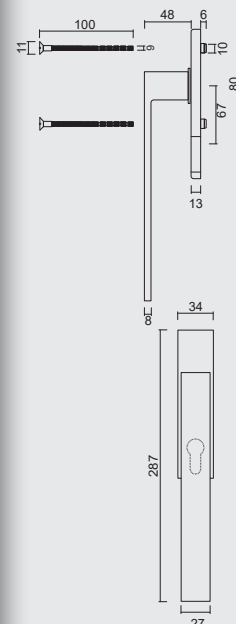

PRO FINISH
100% ITALIAN MANUFACTURE

€ 178,00*