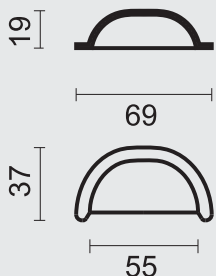

PRO FINISH
100% ITALIAN MANUFACTURE