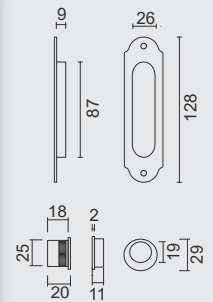

PRO FINISH
100% ITALIAN MANUFACTURE

INKAPSCHELP HDD
HALVE MAAN MASSIEF OLD SILVER

COQUILLE A ENCASTRER HDD
DEMI LUNE MASSIF OLD SILVER

A = 40MM: € 79,80* = ART. 3.120.300

A = 43MM: € 81,90* = ART. 3.921.300

(per stuk/la piece)