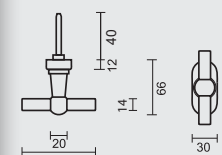

TIGE = 7MM
AX BOORGATEN/TROUS = 43MM

PRO FINISH
100% ITALIAN MANUFACTURE

€ 32,98*