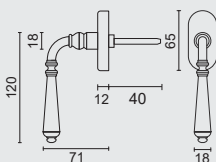

TIGE = 7MM

AX BOORGATEN/TROUS = 43MM