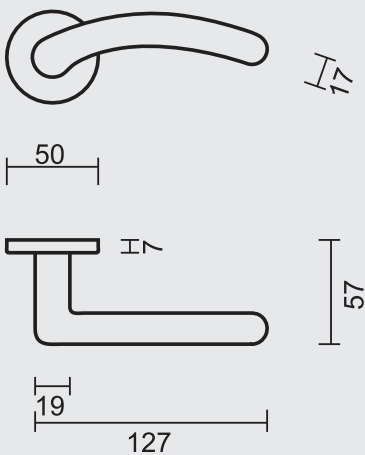

PRO FINISH
100% ITALIAN MANUFACTURE

ART. **1.008.000**
€ 5,72/STUK-PIECE*

ART. **1.008.001**
€ 5,72/STUK-PIECE*

ART. **1.023.002**
€ 32,78/SET*

* PRIJZEN EXCL. BTW/PRIX HORS TVA