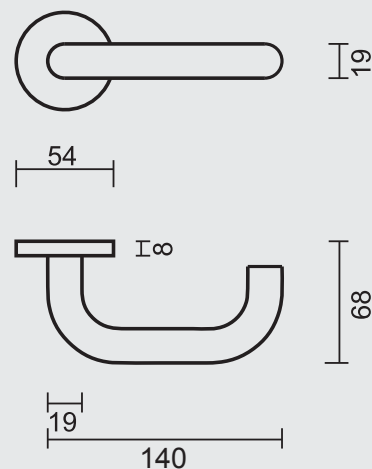

PRO★INOX PLUS
PROFESSIONAL QUALITY LABEL