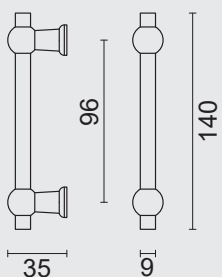

PRO ART
HANDMADE IN FRANCE