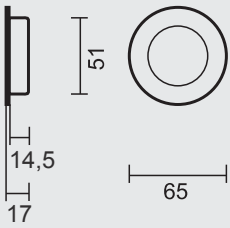

MATTE STRUCTUUR AFWERKING/
FINITION STRUCTURE MATE

PRO★INOX PLUS
PROFESSIONAL QUALITY LABEL