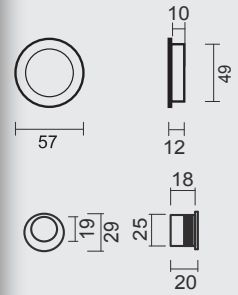

INKAPSCHELP FRA
ROND INOX LOOK

COQUILLE A ENCASTRER FRA
RONDE INOX LOOK

ART. 3.127.000
(per set/le set)

PRO★FINISH
100% ITALIAN MANUFACTURE

€ 31,90*

INKAPSCHELP HDD
KLEIN ROND INOX PLUS

COQUILLE A ENCASTRER HDD
PETITE RONDE INOX PLUS

ART. 3.123.000
(per stuk/la piece)