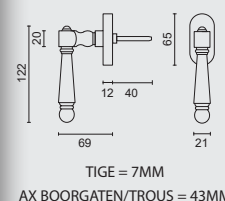

PRO FINISH
100% ITALIAN MANUFACTURE

€ 37,92*