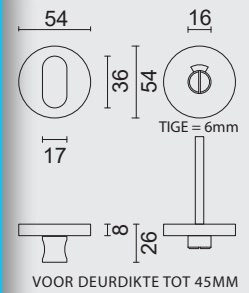

WC GARNITUUR **ROND SHAPE**
CLASS 3 INOX PLUS

GARNITURE WC **RONDE SHAPE**
CLASS 3 INOX PLUS

ART. **1.297.002**

PRO★INOX PLUS
PROFESSIONAL QUALITY LABEL

€ 21,98*

WC GARNITUUR **ROND SHAPE**
CLASS 3 INOX PLUS TIGE 120MM

GARNITURE WC **RONDE SHAPE**
CLASS 3 INOX PLUS TIGE 120MM

ART. **1.428.002**