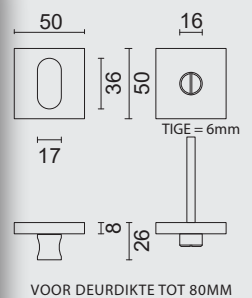

PRO★INOX PLUS
PROFESSIONAL QUALITY LABEL

€ 37,00*