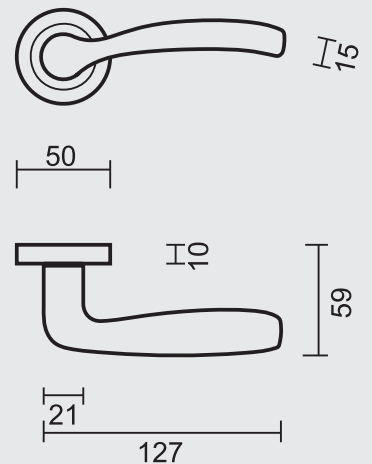

PRO FINISH
100% ITALIAN MANUFACTURE