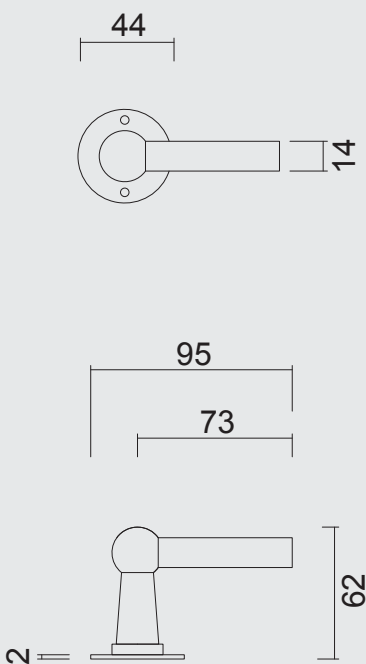

ART. **1.044.070**
€ 5,98/STUK-PIECE*

ART. **1.044.071**
€ 5,98/STUK-PIECE*

ART. **1.077.072**
€ 39,60/SET*