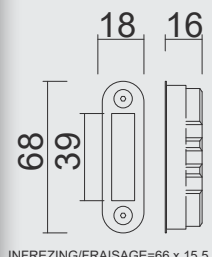

INFREZING/FRAISAGE=66 x 15,5 mm

PRO FINISH
100% ITALIAN MANUFACTURE