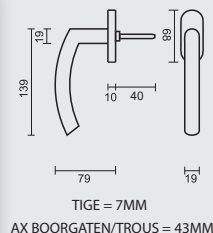

PRO★INOX PLUS
PROFESSIONAL QUALITY LABEL

RAAMKROUK **LISA DK INOX LOOK**

CREMONE **LISA OB INOX LOOK**

ART. **2.269.000**