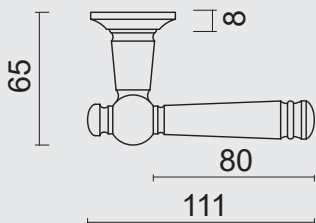

DEURKRUK **PRO ANNA-LUCIA OLD SILVER R+NO KEY**

BEQUILLE **PRO ANNA-LUCIA OLD SILVER R+NO KEY**

ART. **6.467.303**
(per paar/par paire)

€ 52,48*

DEURKRUK **PRO ANNA-LUCIA OLD SILVER R+E**

BEQUILLE **PRO ANNA-LUCIA OLD SILVER R+E**

ART. **6.467.300**
(per paar/par paire)

€ 55,24*

DEURKRUK **PRO ANNA-LUCIA OLD SILVER R+E CYL**

BEQUILLE **PRO ANNA-LUCIA OLD SILVER R+E CYL**

ART. **6.467.301**
(per paar/par paire)

€ 55,24*

DEURKRUK **PRO ANNA-LUCIA OLD SILVER R+WC**

BEQUILLE **PRO ANNA-LUCIA OLD SILVER R+WC**

ART. **6.467.302**
(per paar/par paire)

€ 93,28*

ART. **1.048.300**
€ 6,16/STUK-PIECE*

ART. **1.048.301**
€ 6,16/STUK-PIECE*

ART. **1.144.302**
€ 41,80/SET*