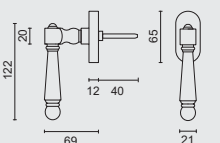

TIGE = 7MM
AX BOORGATEN/TROUS = 43MM