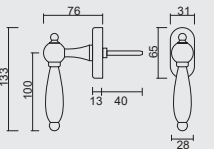

TIGE = 7MM
AX BOORGATEN/TROUS = 43MM