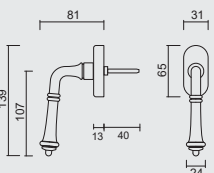

TIGE = 7MM
AX BOORGATEN/TROUS = 43MM