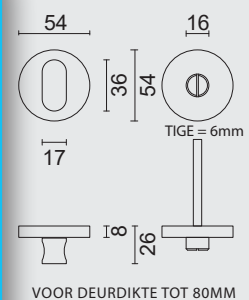

PRO★INOX PLUS
PROFESSIONAL QUALITY LABEL

€ 35,00*