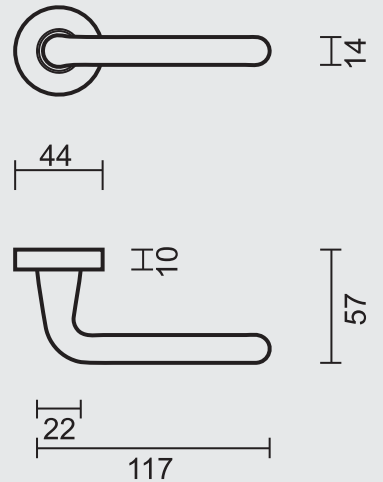

ART. **1.303.002**
€ 32,78/SET*

ART. **1.317.001**
€ 5,70/STUK-PIECE*

ART. **1.317.000**
€ 5,70/STUK-PIECE*

PRO FINISH
100% ITALIAN MANUFACTURE