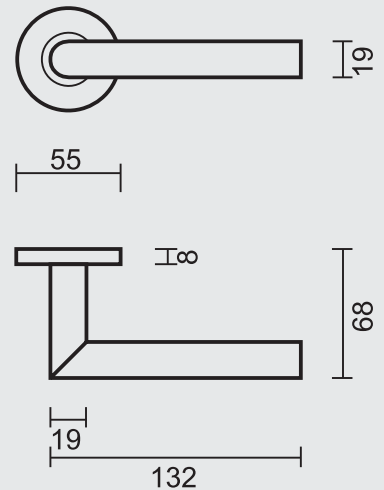

PRO★INOX PLUS
PROFESSIONAL QUALITY LABEL