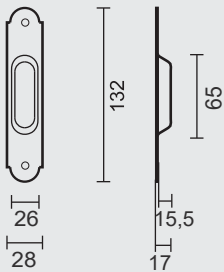

PRO ART
HANDMADE IN FRANCE