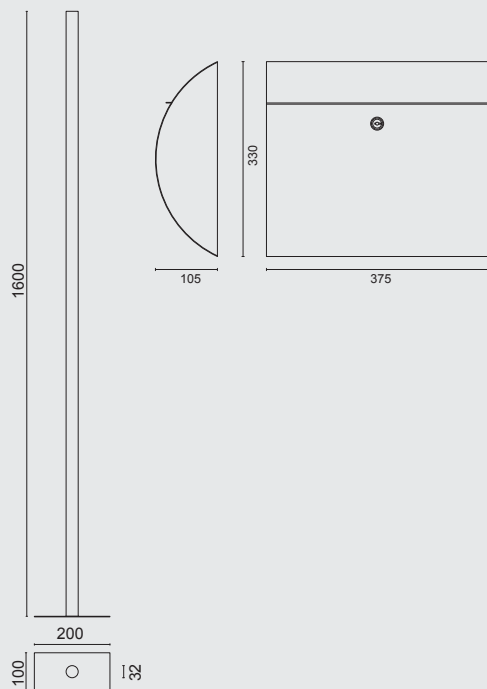

- BRIEVENBUS HOUDER **HDD INOX PLUS PER SET**
- BOITE AUX LETTRES SUPPORT **HDD INOX PLUS LE SET**
- ART. **2.220.000**

€ 79,80*

PRO★INOX PLUS
PROFESSIONAL QUALITY LABEL