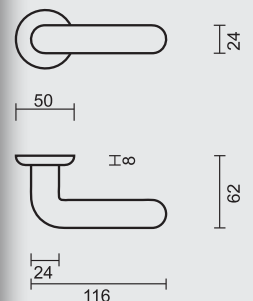

PRO FINISH
100% ITALIAN MANUFACTURE