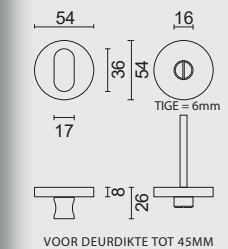

PRO★INOX PLUS
PROFESSIONAL QUALITY LABEL

€ 29,70*

WC GARNITUUR **ROND SHAPE CLASS 3**
ZWART ZONDER ROOD/WIT TIGE 120MM

GARNITURE WC **RONDE SHAPE**
CLASS 3 NOIR SANS ROUGE/BLANC
TIGE 120MM

ART. **1.429.092**