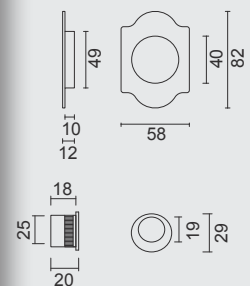

PRO FINISH
100% ITALIAN MANUFACTURE

€ 33,50*