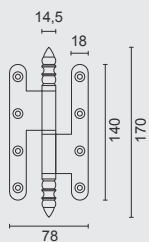

PRO ART
HANDMADE IN FRANCE