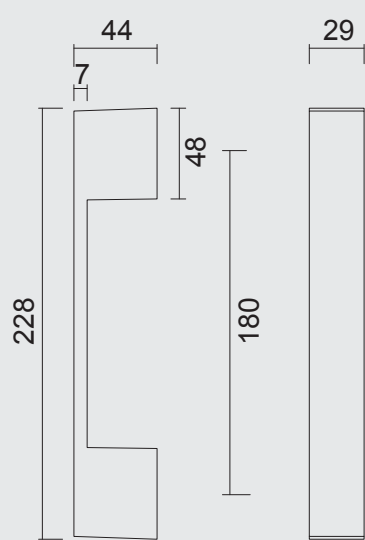

€ 65,00*

- TREKKER **X-TREME 180MM INOX LOOK BLINDE MONTAGE**
- TIRANT **X-TREME 180MM INOX LOOK MONTAGE AVEUGLE**
- ART. **3.526.003**
  (per stuk/par piece)

INCL. 2X