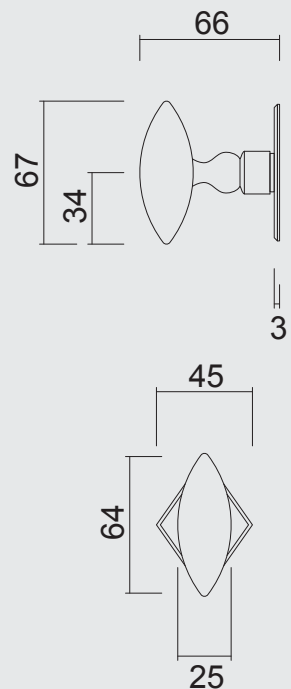

PRO FINISH
100% ITALIAN MANUFACTURE