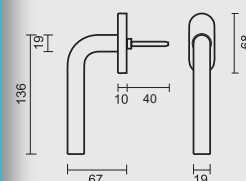

TIGE = 7MM
AX BOORGATEN/TROUS = 43MM

PRO★INOX PLUS
PROFESSIONAL QUALITY LABEL

€ 21,88*

RAAMKRUK **I SHAPE 19MM DK ZWART**

CREMONE **I SHAPE 19MM OB NOIR**

ART. **2.029.090**

MATTE AFWERKING / FINITION MATE