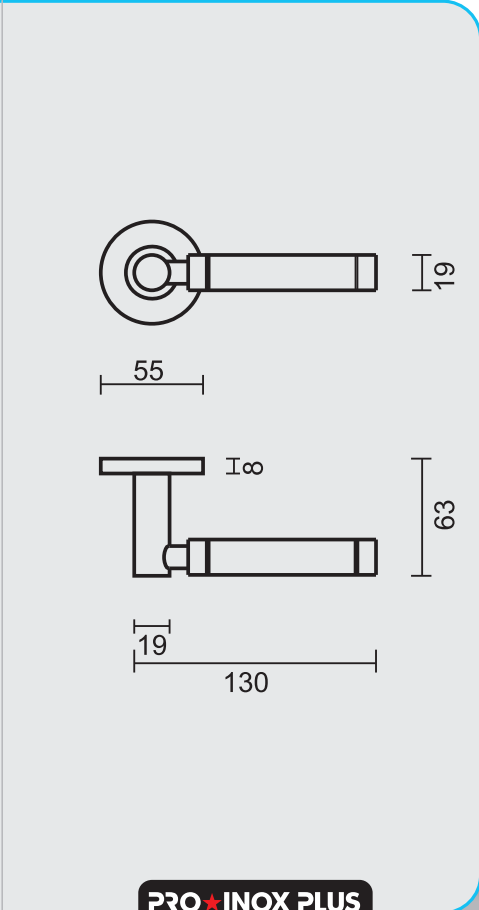

PRO★INOX PLUS
PROFESSIONAL QUALITY LABEL

ART. **1.005.000**
€ 2,98/STUK-PIECE*

ART. **1.005.001**
€ 2,98/STUK-PIECE*

ART. **1.022.002**
€ 18,98/SET*

* PRIJZEN EXCL. BTW/PRIX HORS TVA