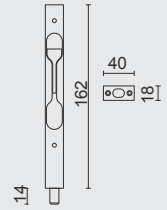

PRO FINISH
100% ITALIAN MANUFACTURE

SLOT **AGB KANTSCHUIF ZWART**

SERRURE **AGB VERROU A LEVIER**
POUR PORTE NOIR

ART. **1.181.090**

€ 4,90*

RAL 9005