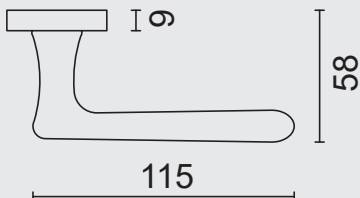

ART. **1.317.050**
€ 4,84/STUK-PIECE*

ART. **1.317.051**
€ 4,84/STUK-PIECE*

ART. **1.303.052**
€ 30,58/SET*