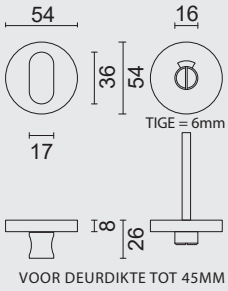

PRO★INOX PLUS
PROFESSIONAL QUALITY LABEL