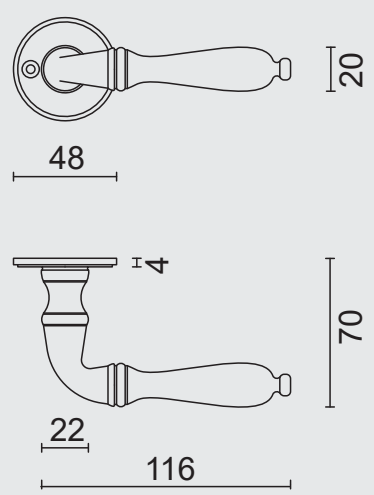

€ 121,18*

ART. **1.136.362**
€ 46,20/SET*

ART. **1.138.361**
€ 8,36/STUK-PIECE*

ART. **1.138.360**
€ 8,36/STUK-PIECE*

DEURKRUK **PRO PETANA L+L ROSA R+NO KEY**

BEQUILLE **PRO PETANA L+L ROSA R+NO KEY**

ART. **6.408.363**
(per paar/par paire)