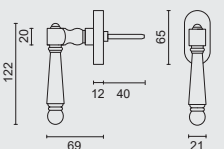

TIGE = 7MM
AX BOORGATEN/TROUS = 43MM