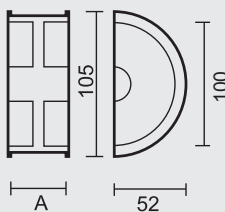

PRO INOX PLUS
PROFESSIONAL QUALITY LABEL