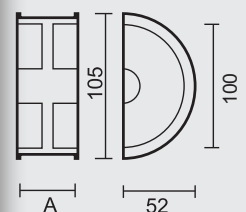

PRO INOX PLUS
PROFESSIONAL QUALITY LABEL