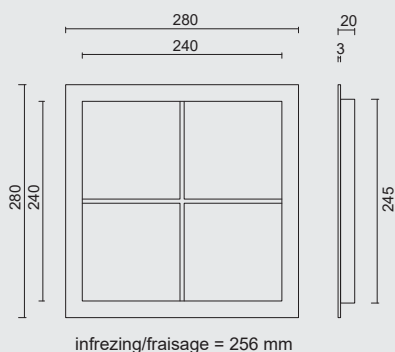

- GLAS **RETRO DOORZICHTIG 255X255X6MM**
- VERRE **RETRO CLAIR 255X255X6MM**
- ART. **2.275.000**
  (per stuk/par piece)

€ 24,98*

- GLAS **RETRO MAT 255X255X6MM**
- VERRE **RETRO MAT 255X255X6MM**
- ART. **2.277.000**
  (per stuk/par piece)

€ 49,80*

- GLAS **RETRO MAT OCEANIC 255X255X5MM**
- VERRE **RETRO MAT OCEANIC 255X255X5MM**
- ART. **2.289.000**
  (per stuk/par piece)

€ 49,80*