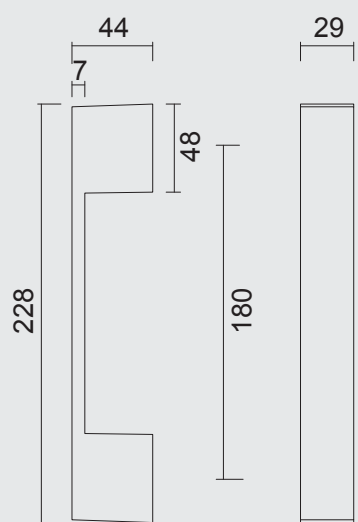

- TREKKER **X-TREME 180MM CHROME BLINDE MONTAGE**
- TIRANT **X-TREME 180MM CHROME MONTAGE AVEUGLE**
- ART. **3.526.353**
  (per stuk/par piece)

INCL. 2X

€ 65,00*