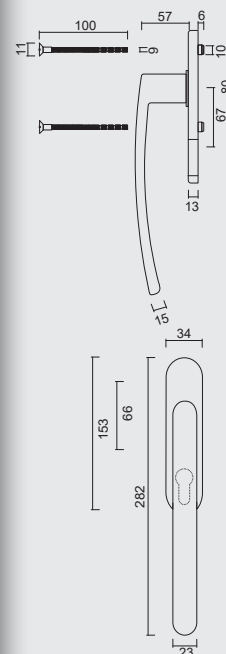

PRO FINISH
100% ITALIAN MANUFACTURE

€ 178,00*