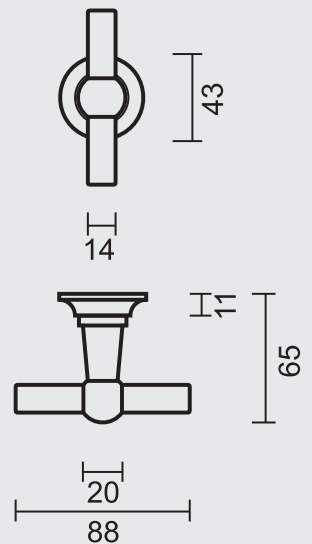

PRO FINISH
100% ITALIAN MANUFACTURE