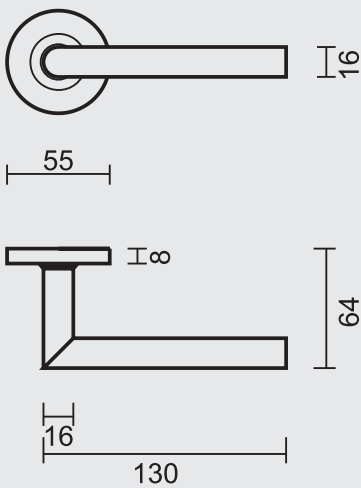

PRO★INOX PLUS
PROFESSIONAL QUALITY LABEL

ART. **1.005.000**
€ 2,98/STUK-PIECE*

ART. **1.005.001**
€ 2,98/STUK-PIECE*

ART. **1.022.002**
€ 18,98/SET*

* PRIJZEN EXCL. BTW/PRIX HORS TVA