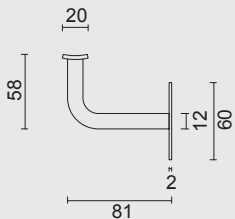

PRO★INOX PLUS
PROFESSIONAL QUALITY LABEL