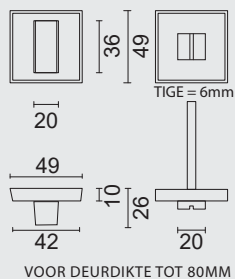

PRO FINISH
100% ITALIAN MANUFACTURE