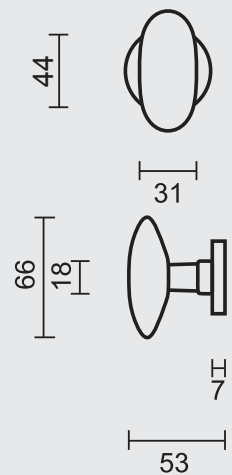

ART. **1.071.062**
€30,58/SET*

ART. **1.040.061**
€4,62/STUK-PIECE*

ART. **1.040.060**
€4,62/STUK-PIECE*

P. 308

P. 140

DEURKRUK **PRO OLIVE NM BRONS R+NO KEY**

BEQUILLE **PRO OLIVE NM FUME R+NO KEY**

ART. **6.043.063**
(per paar/par paire)