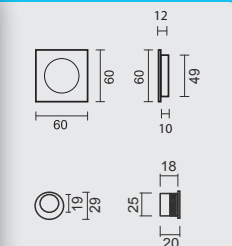

INKAPSCHELP **FRA**
CARRE KOPER PER SET

COQUILLE A ENCASTRER **FRA**
CARREE LAITON LE SET

ART. **3.128.040**

(per set/le set)

€ 31,40*

PRO★FINISH
100% ITALIAN MANUFACTURE