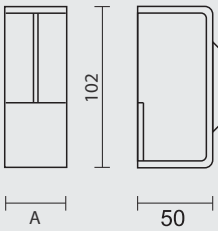

PRO★INOX PLUS
PROFESSIONAL QUALITY LABEL