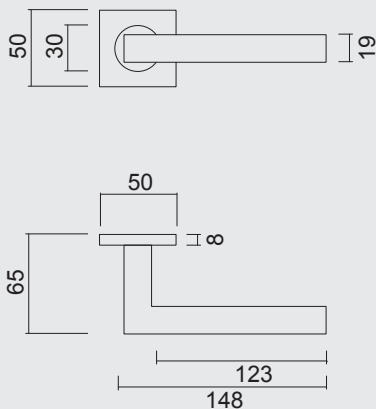

PRO★INOX PLUS
PROFESSIONAL QUALITY LABEL

ART. **1.133.000**
€ 3,78/STUK-PIECE*

ART. **1.133.001**
€ 3,78/STUK-PIECE*

ART. **1.132.002**
€ 26,40/SET*

* PRIJZEN EXCL. BTW/PRIX HORS TVA