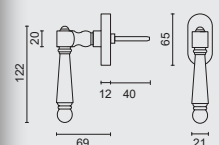

TIGE = 7MM
AX BOORGATEN/TROUS = 43MM

PRO FINISH
100% ITALIAN MANUFACTURE

€ 35,80*