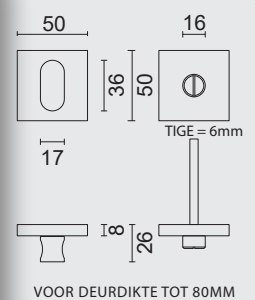

PRO★INOX PLUS
PROFESSIONAL QUALITY LABEL

€ 32,26*