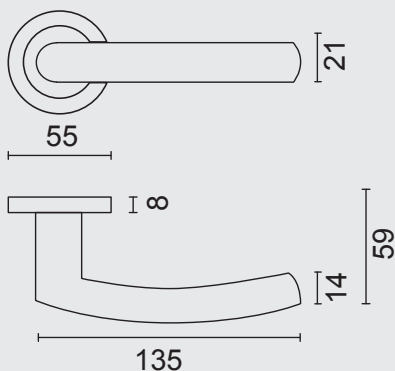

PRO★INOX PLUS
PROFESSIONAL QUALITY LABEL

ART. **1.005.090**
€ 3,80/STUK-PIECE*

ART. **1.005.091**
€ 3,80/STUK-PIECE*

ART. **1.022.092**
€ 28,98/SET*

* PRIJZEN EXCL. BTW/PRIX HORS TVA