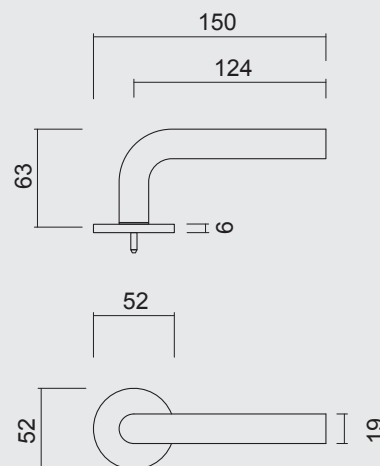

PRO★INOX PLUS
PROFESSIONAL QUALITY LABEL