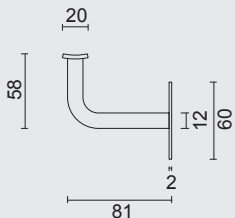

PRO★ART
HANDMADE IN FRANCE