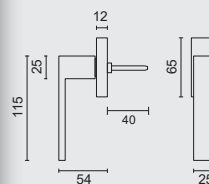

TIGE = 7MM
AX BOORGATEN/TROUS = 43MM

PRO★BLACK
10 YEARS GUARANTEE SUPPORT

€ 83,98*

RAAMKRUK **X-TREME DK CARBON BLACK**

CREMONE **X-TREME OB CARBON BLACK**

ART. **2.285.320**

CARBON BLACK = ANTRACIET DONKERGRIJS /
ANTRACITE GRIS FONCE