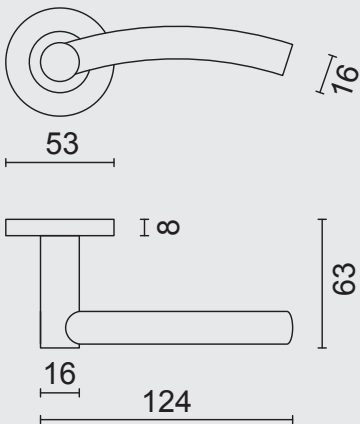

PRO★INOX PLUS
PROFESSIONAL QUALITY LABEL

ART. **1.005.000**
€ 2,98/STUK-PIECE*

ART. **1.005.001**
€ 2,98/STUK-PIECE*

ART. **1.022.002**
€ 18,98/SET*

* PRIJZEN EXCL. BTW/PRIX HORS TVA