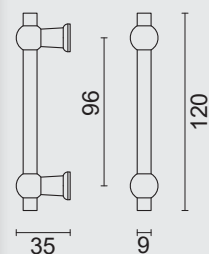

PRO FINISH
100% ITALIAN MANUFACTURE