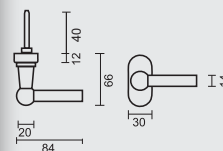

PRO FINISH
100% ITALIAN MANUFACTURE

€ 29,98*