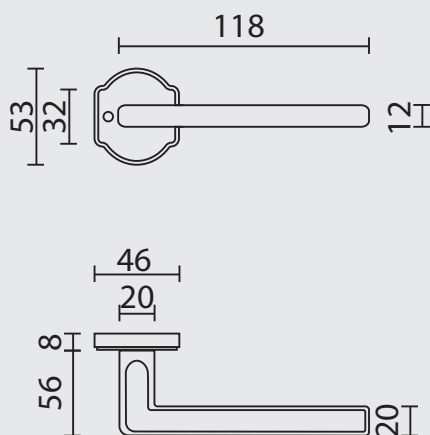

PRO FINISH
100% ITALIAN MANUFACTURE

ART. **1.437.370**
€ 6,72/STUK-PIECE*

ART. **1.437.371**
€ 6,72/STUK-PIECE*

ART. **1.437.372**
€ 38,00/SET*