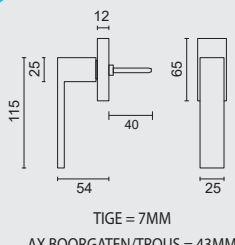

PRO FINISH
100% ITALIAN MANUFACTURE