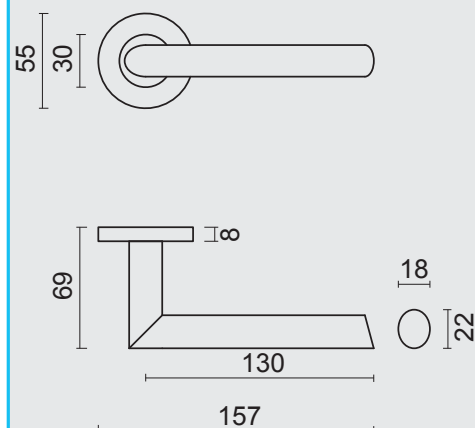

PRO★INOX PLUS
PROFESSIONAL QUALITY LABEL