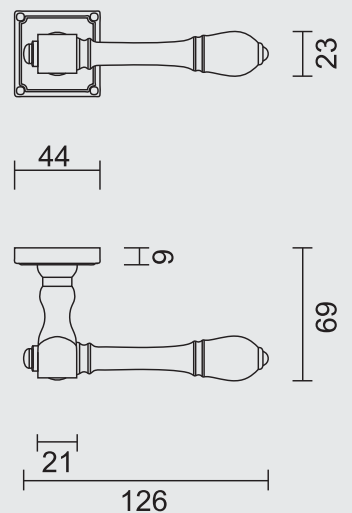

- DEURKRUUK **PRO CARRE OLD SILVER R+NO KEY**

- BEQUILLE **PRO CARRE OLD SILVER R+NO KEY**

- ART. **6.039.303**
  (per paar/par paire)

€ 66,48*

- DEURKRUUK **PRO CARRE OLD SILVER R+E**

- BEQUILLE **PRO CARRE OLD SILVER R+E**

- ART. **6.039.300**
  (per paar/par paire)

€ 69,98*

- DEURKRUUK **PRO CARRE OLD SILVER R+E CYL**

- BEQUILLE **PRO CARRE OLD SILVER R+E CYL**

- ART. **6.039.301**
  (per paar/par paire)

€ 69,98*

- DEURKRUUK **PRO CARRE OLD SILVER R+WC**

- BEQUILLE **PRO CARRE OLD SILVER R+WC**

- ART. **6.039.302**
  (per paar/par paire)

€105,08*

ART. **1.078.302**
€39,60/SET*

ART. **1.049.301**
€7,18/STUK-PIECE*

ART. **1.049.300**
€7,18/STUK-PIECE*

P. 370

P. 330

P. 123