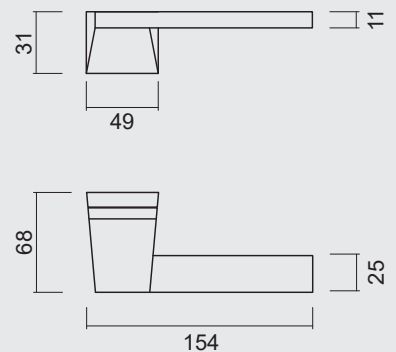

RAL 9005: MATTE STRUCTUUR AFWERKING UV / FINITION STRUCTURE MATE UV
PATENTVIJZEN INBEGREPEN / VIS A TRAVERS INCLU

DEURKRUK **PRO SELIZ ZWART STRUCTUUR UV R+NO KEY**

BEQUILLE **PRO SELIZ NOIR STRUCTURE UV R+NO KEY**

ART. **6.541.413**
(per paar/par paire)

€ 98,74*

DEURKRUK **PRO SELIZ ZWART STRUCTUUR UV R+E**

BEQUILLE **PRO SELIZ NOIR STRUCTURE UV R+E**

ART. **6.541.410**
(per paar/par paire)

€103,94*

DEURKRUK **PRO SELIZ ZWART STRUCTUUR UV R+E CYL**

BEQUILLE **PRO SELIZ NOIR STRUCTURE UV R+E CYL**

ART. **6.541.411**
(per paar/par paire)

€103,94*

DEURKRUK **PRO SELIZ ZWART STRUCTUUR UV R+WC**

BEQUILLE **PRO SELIZ NOIR STRUCTURE UV R+WC**

ART. **6.541.412**
(per paar/par paire)

€140,46*

ART. **1.205.412**
€42,72/SET*

ART. **1.206.411**
€6,54/STUK-PIECE*

ART. **1.206.410**
€6,54/STUK-PIECE*

P. 317

P. 214

P. 169

P. 163

P. 147

P. 41