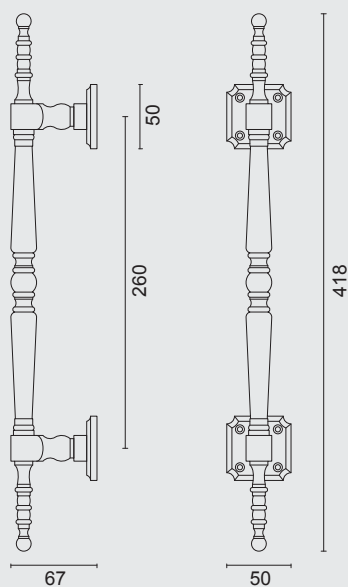

- GEEN BLINDE MONTAGE MOGELIJK
- FIXATION AVEUGLE PAS POSSIBLE