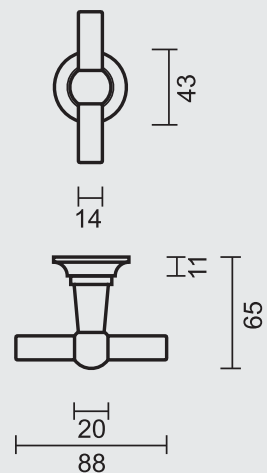

PRO FINISH
100% ITALIAN MANUFACTURE