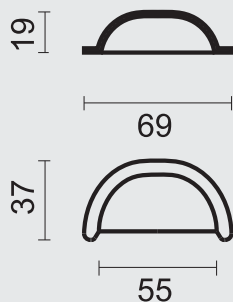

PRO FINISH
100% ITALIAN MANUFACTURE