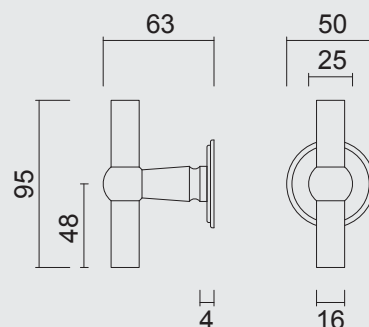

PRO★BLACK
10 YEARS GUARANTEE SUPPORT