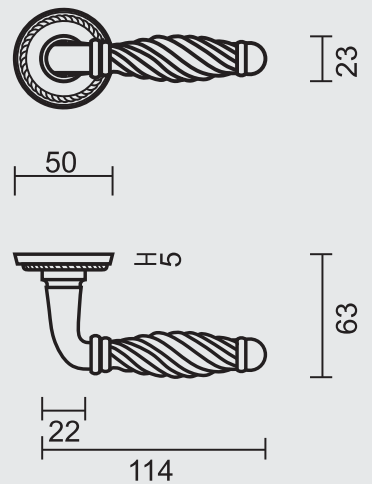

PRO FINISH
100% ITALIAN MANUFACTURE