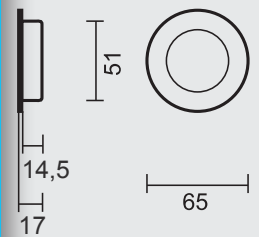

PRO★INOX PLUS
PROFESSIONAL QUALITY LABEL

€ 10,24*

INKAPSCHELP HDD
GROOT ROND INOX PLUS

COQUILLE A ENCASTRER HDD
GRANDE RONDE INOX PLUS

ART. 3.122.000
(per stuk/la piece)