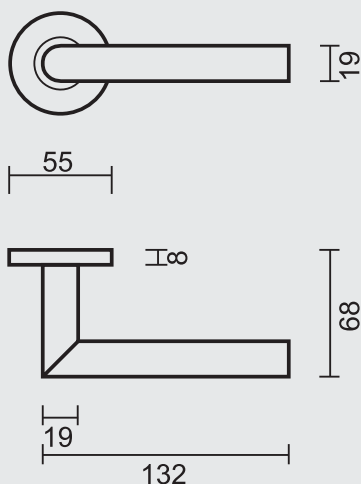

ART. **1.005.030**
€ 6,20/STUK-PIECE*

ART. **1.005.031**
€ 6,20/STUK-PIECE*

ART. **1.022.032**
€ 33,00/SET*