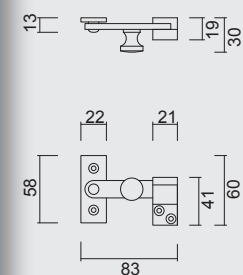

PRO INOX PLUS
PROFESSIONAL QUALITY LABEL

€ 19,80*