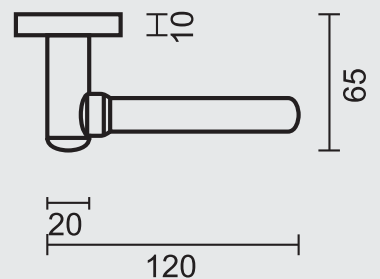

PRO FINISH
100% ITALIAN MANUFACTURE