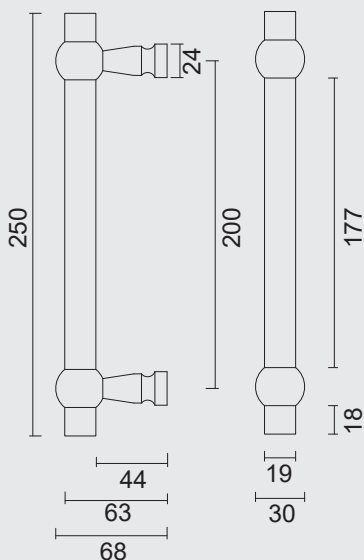

- TREKKER **PETRA 200MM CARBON BLACK BLINDE MONTAGE**
- TIRANT **PETRA 200MM CARBON BLACK MONTAGE AVEUGLE**
- ART. **3.468.323** INCL. 2X
  (per stuk/par piece)

€ 95,98*