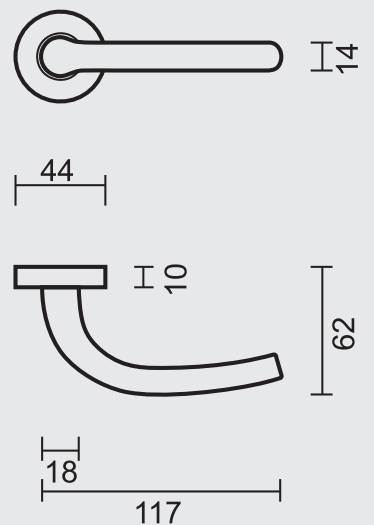

PRO FINISH
100% ITALIAN MANUFACTURE