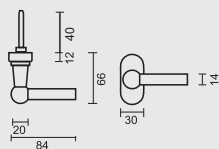

TIGE = 7MM
AX BOORGATEN/TROUS = 43MM