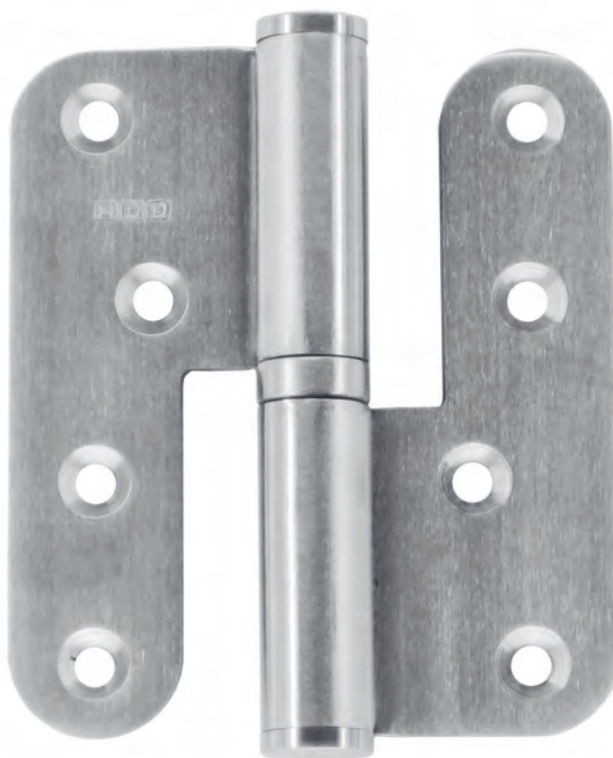

VIJSJES NIET INBEGREPEN / VIS PAS INCLU
RINGETJE INBEGREPEN / BAGUE INCLU

€ 4,38*