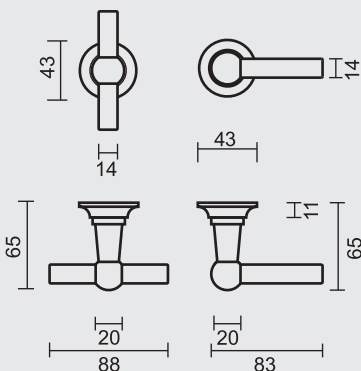

€ 49,98*

DEURKRUK **PRO PETRA NM T+L OLD SILVER R+WC**

BEQUILLE **PRO PETRA NM T+L OLD SILVER R+WC**

ART. **6.040.302**
(per paar/par paire)

€ 88,28*

ART. **1.048.300**
€ 6,16/STUK-PIECE*

ART. **1.048.301**
€ 6,16/STUK-PIECE*