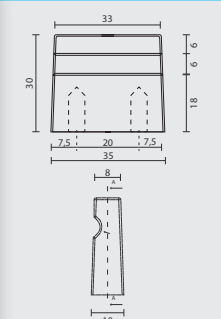

PRO FINISH
100% ITALIAN MANUFACTURE

€ 9,04*