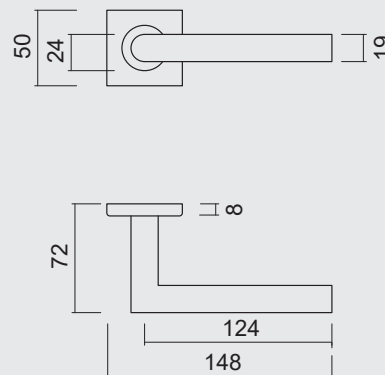

PRO★INOX PLUS
PROFESSIONAL QUALITY LABEL