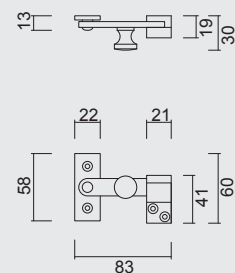

PRO ART
HANDMADE IN FRANCE