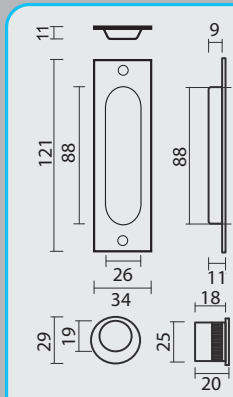

PRO FINISH
100% ITALIAN MANUFACTURE