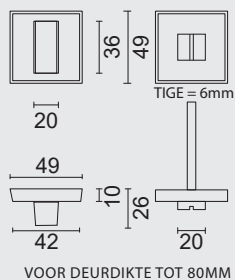

PRO FINISH
100% ITALIAN MANUFACTURE