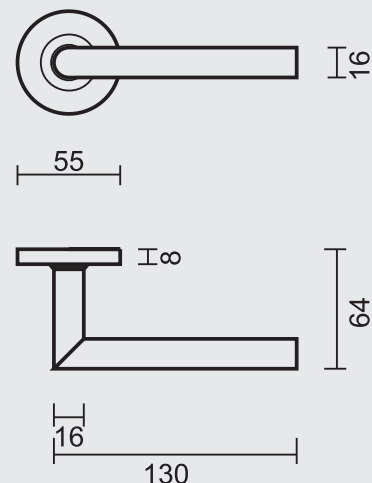

PRO★INOX PLUS
PROFESSIONAL QUALITY LABEL