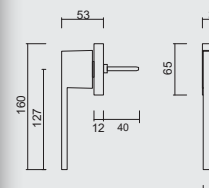

TIGE = 7MM
AX BOORGATEN/TROUS = 43MM

PRO★BLACK
10 YEARS GUARANTEE SUPPORT

€ 54,00*