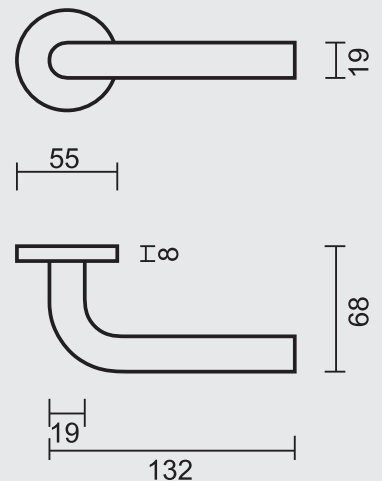

PRO★INOX PLUS
PROFESSIONAL QUALITY LABEL