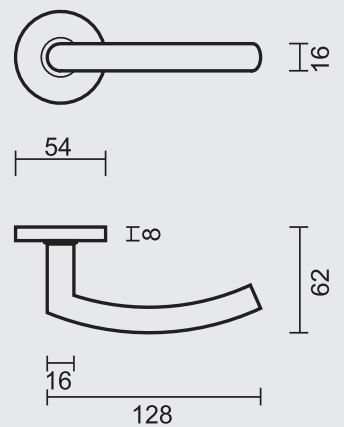

PRO★INOX PLUS
PROFESSIONAL QUALITY LABEL