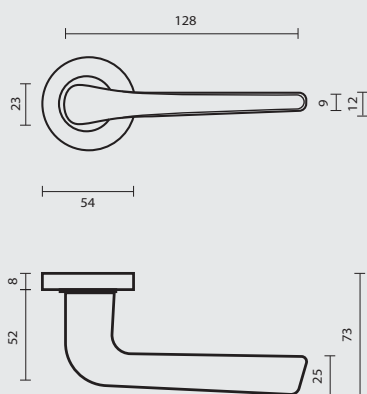

PRO★INOX PLUS
PROFESSIONAL QUALITY LABEL

ART. **1.005.090**
€ 3,80/STUK-PIECE*

ART. **1.005.091**
€ 3,80/STUK-PIECE*

ART. **1.022.092**
€ 28,98/SET*