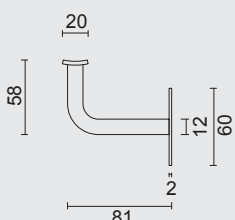

PRO★INOX PLUS
PROFESSIONAL QUALITY LABEL

MATTE STRUCTUUR AFWERKING /
FINITION STRUCTURE MATE