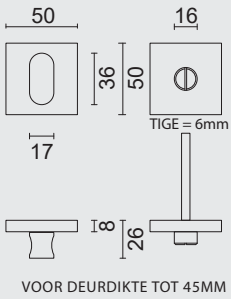

VOOR DEURDIKTE TOT 45MM