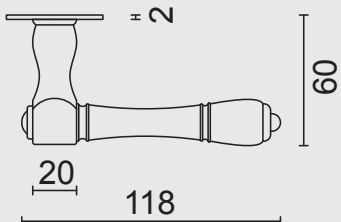

ART. **1.044.070**
€ 5,98/STUK-PIECE*

ART. **1.044.071**
€ 5,98/STUK-PIECE*

ART. **1.028.072**
€ 39,60/SET*