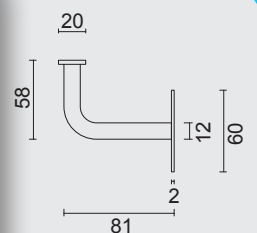

PRO★INOX PLUS
PROFESSIONAL QUALITY LABEL