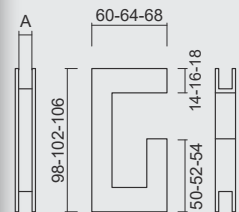

infrezing/fraisage:
A = 8 mm: 51 x 79
A = 10 mm: 53 x 79
A = 12 mm: 55 x 79

PRO★INOX PLUS
PROFESSIONAL QUALITY LABEL