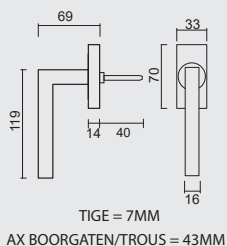

€ 33,80*

**PRO★FINISH**
100% ITALIAN MANUFACTURE

PRO INOX PLUS
PROFESSIONAL QUALITY LABEL

€ 29,90*

RAAMKRUK **KUBIC SHAPE 16MM DK INOX PLUS**

CREMONE **KUBIC SHAPE 16MM OB INOX PLUS**

ART. **2.286.000**

PRO INOX PLUS
PROFESSIONAL QUALITY LABEL