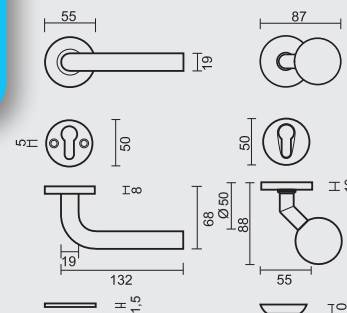

PRO★INOX PLUS
PROFESSIONAL QUALITY LABEL