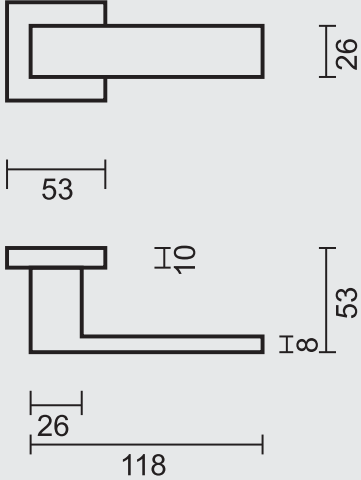

€ 94,30*

DEURKRUK **PRO CUBICA INOX LOOK R+WC**

BEQUILLE **PRO CUBICA INOX LOOK R+WC**

ART. **6.001.002**
(per paar/par paire)

€ 130,38*

ART. **1.050.000**
€12,40/STUK-PIECE*

ART. **1.050.001**
€12,40/STUK-PIECE*