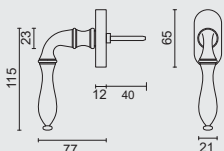

TIGE = 7MM
AX BOORGATEN/TROUS = 43MM