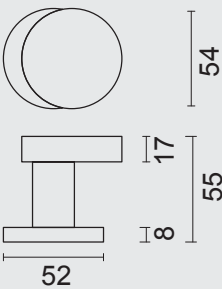

PRO INOX PLUS
PROFESSIONAL QUALITY LABEL

VASTE TOP/BOUTON FIXE
MATTE AFWERKING/FINITION MATE
PATENTVIJZEN INBEGREPEN / VIS A TRAVERS INCLU