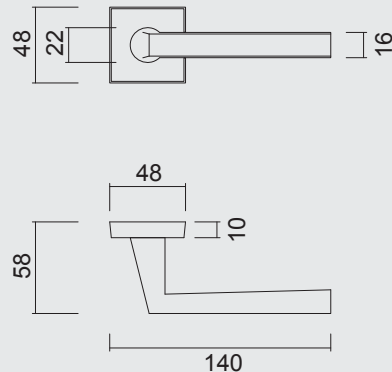

PRO FINISH
100% ITALIAN MANUFACTURE

3 YEARS GUARANTY

DEURKRUK **PRO GIAVA CROMSAT R+NO KEY**

BEQUILLE **PRO GIAVA CROMSAT R+NO KEY**

ART. **6.037.343**
(per paar/par paire)

€ 62,50*

DEURKRUK **PRO GIAVA CROMSAT R+E**