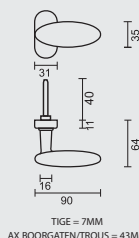

PRO FINISH
100% ITALIAN MANUFACTURE

€ 33,22*

RAAMKRUK **PETRA NM L DK INOX LOOK**

CREMONE **PETRA NM L OB INOX LOOK**

ART. **2.038.000**