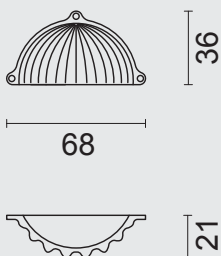

PRO FINISH
100% ITALIAN MANUFACTURE