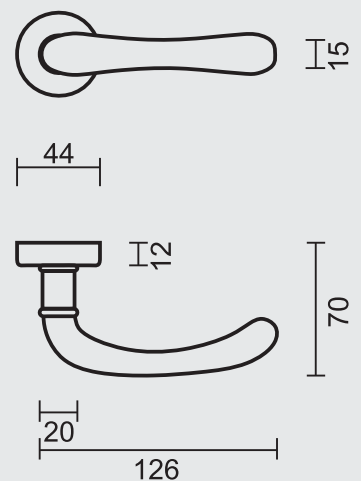

• BEQUILLE **PRO IBRA TITANE R+WC**

• ART. **6.071.032**
(per paar/par paire)

€ 121,12*

ART. **1.303.032**
€ 52,80/SET*

ART. **1.317.031**
€ 8,40/STUK-PIECE*

ART. **1.317.030**
€ 8,40/STUK-PIECE*

DEURKRUK **PRO FRANCY TITANIUM R+NO KEY**