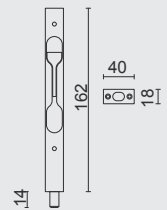

PRO FINISH
100% ITALIAN MANUFACTURE

VLOERGAT **13MM INOX PLUS**

TROU POUR SOL **13MM INOX PLUS**

ART. **1.226.000**

€ 5,50*