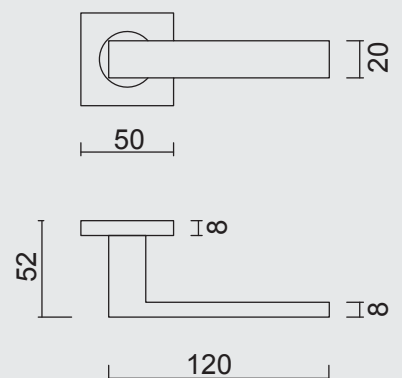

PRO★INOX PLUS
PROFESSIONAL QUALITY LABEL