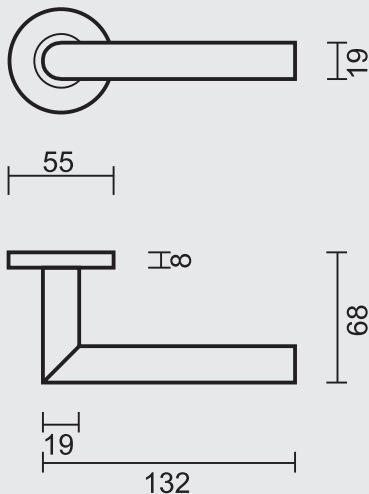

ART. **6.461.001**
(per paar/par paire)

€ 28,44*

DEURKRUK **PRO ECO I SHAPE 19MM INOX 0% NIKKEL R+WC**

BEQUILLE **PRO ECO I SHAPE 19MM INOX 0% NICKEL R+WC**

ART. **6.461.002**
(per paar/par paire)

€ 45,00*