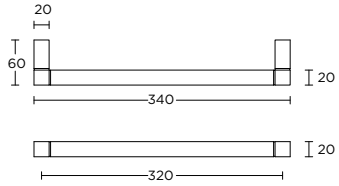

JB20/320
BY JAN DES BOUVRIE

formani.com/K076

- 1 3
- 4 9

solid cabinet handle

massieve meubelgreep