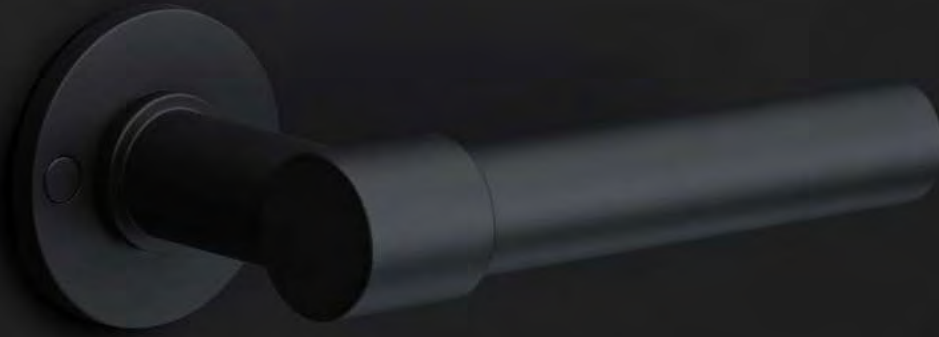

ONE PBL20XL/50  
satin black

ONE PBL20XL/50  
PVD satin black

ONE PBL20XL/50  
bronze

ONE PBL20XL/50  
PVD satin gold

ONE PBL20XL/50  
white

ONE PBL20XL/50  
satin stainless steel