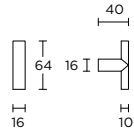

formani.com/D017

PBA16M

solid cabinet knob

massieve  
meubelknop

[formani.com/D018](http://formani.com/D018)

PBA230

single solid internal lift-up sliding  
door handle with external flush pull

\* blind or Y69