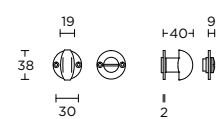

turn and release set

4 12

toiletgarnituur

14 15

formani.com/P046

MRV45MWC

turn and release set

12 14