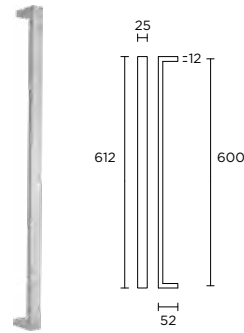

LSQ1055

formani.com/K048

solid pull handle for timber, glass or aluminium doors
bolt-through and back to back fixings

massieve greep tbv houten, glazen of aluminium deuren doorgaande of paarsgewijze bevestiging