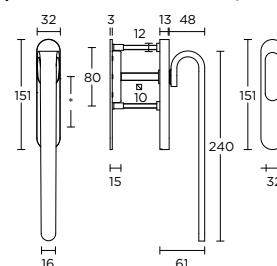

formani.com/M011

single solid internal lift-up sliding door handle with external flush pull 1
*state distance on order

massieve set hefschuifdeurbeslag inclusief inbouwkom voor buitenzijde

*afstand opgeven bij bestelling

more options available:
pricelist or formani.com/O01M