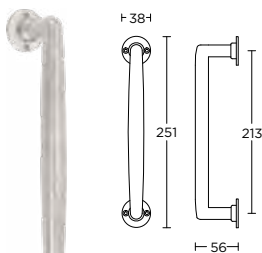

solid pull handle  
for timber doors

massieve greep  
tbv houten  
deuren

**MG1934C**

formani.com/P100

solid pull handle  
for timber doors

massieve greep  
tbv houten  
deuren

**MG1938**

formani.com/P101