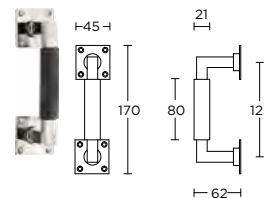

MG1930B

formani.com/P096

solid pull handle for timber doors

12 12 24

massieve greep tbv houten deuren

14 14 24

15 15 24

4 satin black

12 satin nickel

14 bright nickel

15 brass unlacquered

24 ebony wood