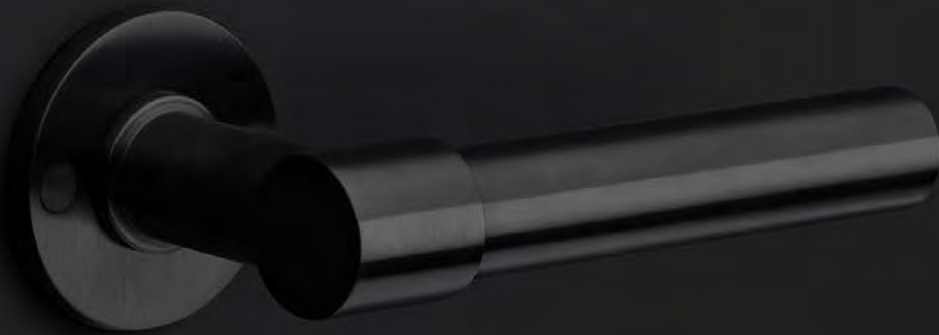

ONE PBL20XL/50  
satin black

ONE PBL20XL/50  
PVD satin black

ONE PBL20XL/50  
bronze

ONE PBL20XL/50  
PVD satin gold

ONE PBL20XL/50  
white

ONE PBL20XL/50  
satin stainless steel