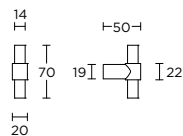

PB14

formani.com/A053

solid cabinet knob

massieve meubelknop