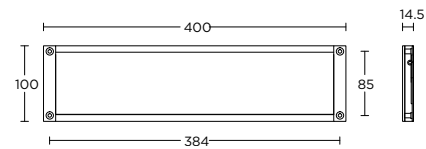

formani.com/K058

- 1

internal tidy

binnenbriefplaat

LSQ621