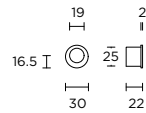

LB29

fingertip edge fitting
for glue fixing

fingertip kopse kant
deur te verlijmen

formani.com/Q114