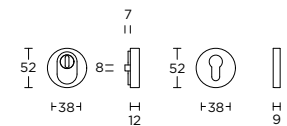

solid security escutcheons with cylinder protection cover

massieve veiligheidscilinderrozetten met kerntrekbeveiliging

formani.com/F022