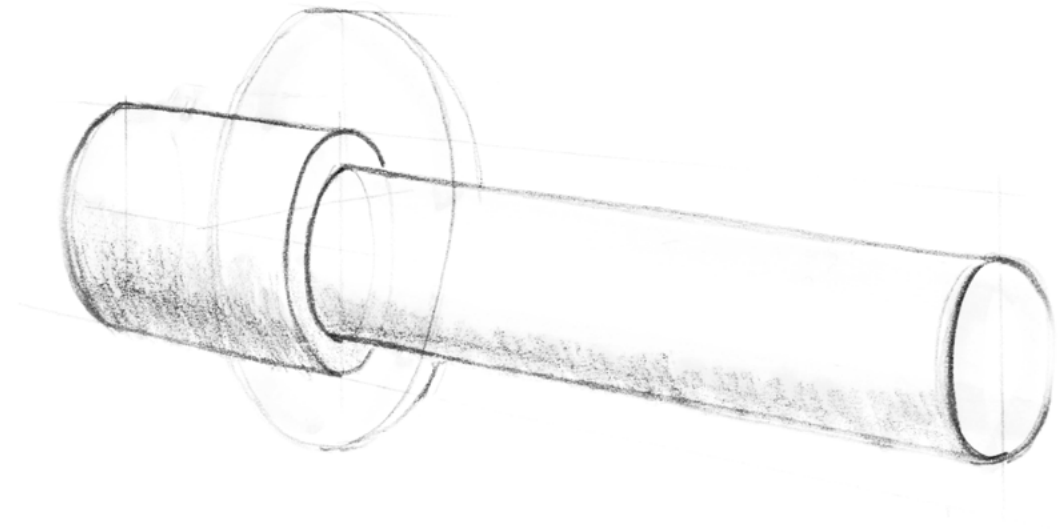

Deurbeslag

Deurkrukken	112
Accessoires deurkrukken	115

Raambeslag

Raamboompjes	117
Raamuitzetters	117
Draaikiepbeslag	117
Krukespagnoletten	119
Raamgrepen	120

Voordeurbeslag

Voordeurknoppen	121
Grepen	121
Veiligheidscilinderrozetten	121
Veiligheidsschilden	122
Briefplaten	123
Beldrukkers	123

Accessoires

Meubelgrepen	124
Meubelknoppen	124
Knoppen	124
Glasdeurknoppen	125
Luikringen	125
Hefschuifdeurbeslag	125
Deurstoppen	126
Haken	126

Badkameraccessoires

Handdoekhouders	127
Toiletborstelhouders	128
Zeepdispensers	129
Tandenborstelhouders	130
Haken	130
Toiletrolhouders	131

Panton.