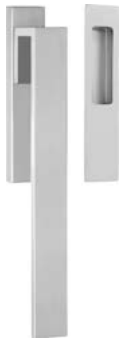

BM230

formani.com/L016