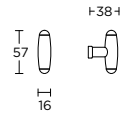

solid cabinet knob

massieve meubelknop