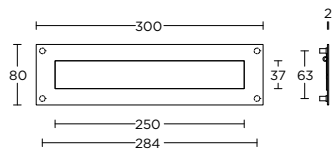

formani.com/K059

- 1

**letter plate
including spring**

buitenbriefplaat
met veer

LSQ621BI