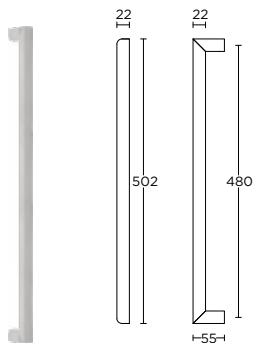

PB423

solid pull handle for timber, glass or aluminium doors bolt through, concealed or back to back fixings

massieve greep tbv houten, glazen of aluminium deuren doorgaande, niet-doorgaande of paarsgewijze bevestiging

formani.com/B017

PBVEIL-KT

solid security escutcheons with cylinder protection cover

massieve veiligheidscilinder-rozet met kerntrekbeveiliging

formani.com/B018