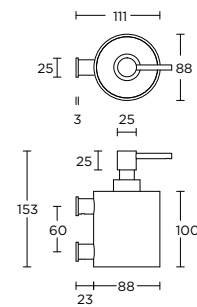

soap dispenser for wall mounting

1 20

zeepdispenser met muurbevestiging