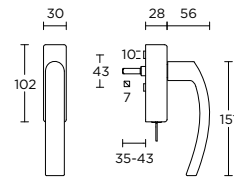

formani.com/Q075