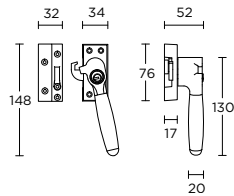

RBA-UNI

formani.com/P057

locking solid casement fastener for outward opening window

- 12 14
- 15

afsluitbaar raamboompje voor naar buitendraaiend raam

RU-1932

formani.com/P058

- 12 24
- 14 24
- 15 24

solid casement stay with two pins including slide guide channel

massieve raamuitzetter met twee stelpennen inclusief geleiderail

RU-1934

formani.com/P059

- 12 24
- 14 24
- 15 24

solid casement stay with two pins including slide guide channel

massieve raamuitzetter met twee stelpennen inclusief geleiderail

RU-1938

formani.com/P060

- 4 12
- 14 15

solid casement stay with two pins including slide guide channel

massieve raamuitzetter met twee stelpennen inclusief geleiderail

1910T-DK-O

formani.com/P061

non-locking tilt and turn window handle

- 12 14
- 15

draaikiëpgarnituur niet afsluitbaar

more options available: pricelist or formani.com/002P

1932-DK-O

formani.com/P062

non-locking tilt and turn window handle

- 12 24
- 14 24
- 15 24

draaikiëpgarnituur niet afsluitbaar

more options available: pricelist or formani.com/002P

- 4 satin black
- 12 satin nickel
- 14 bright nickel
- 15 brass unlacquered
- 24 ebony wood