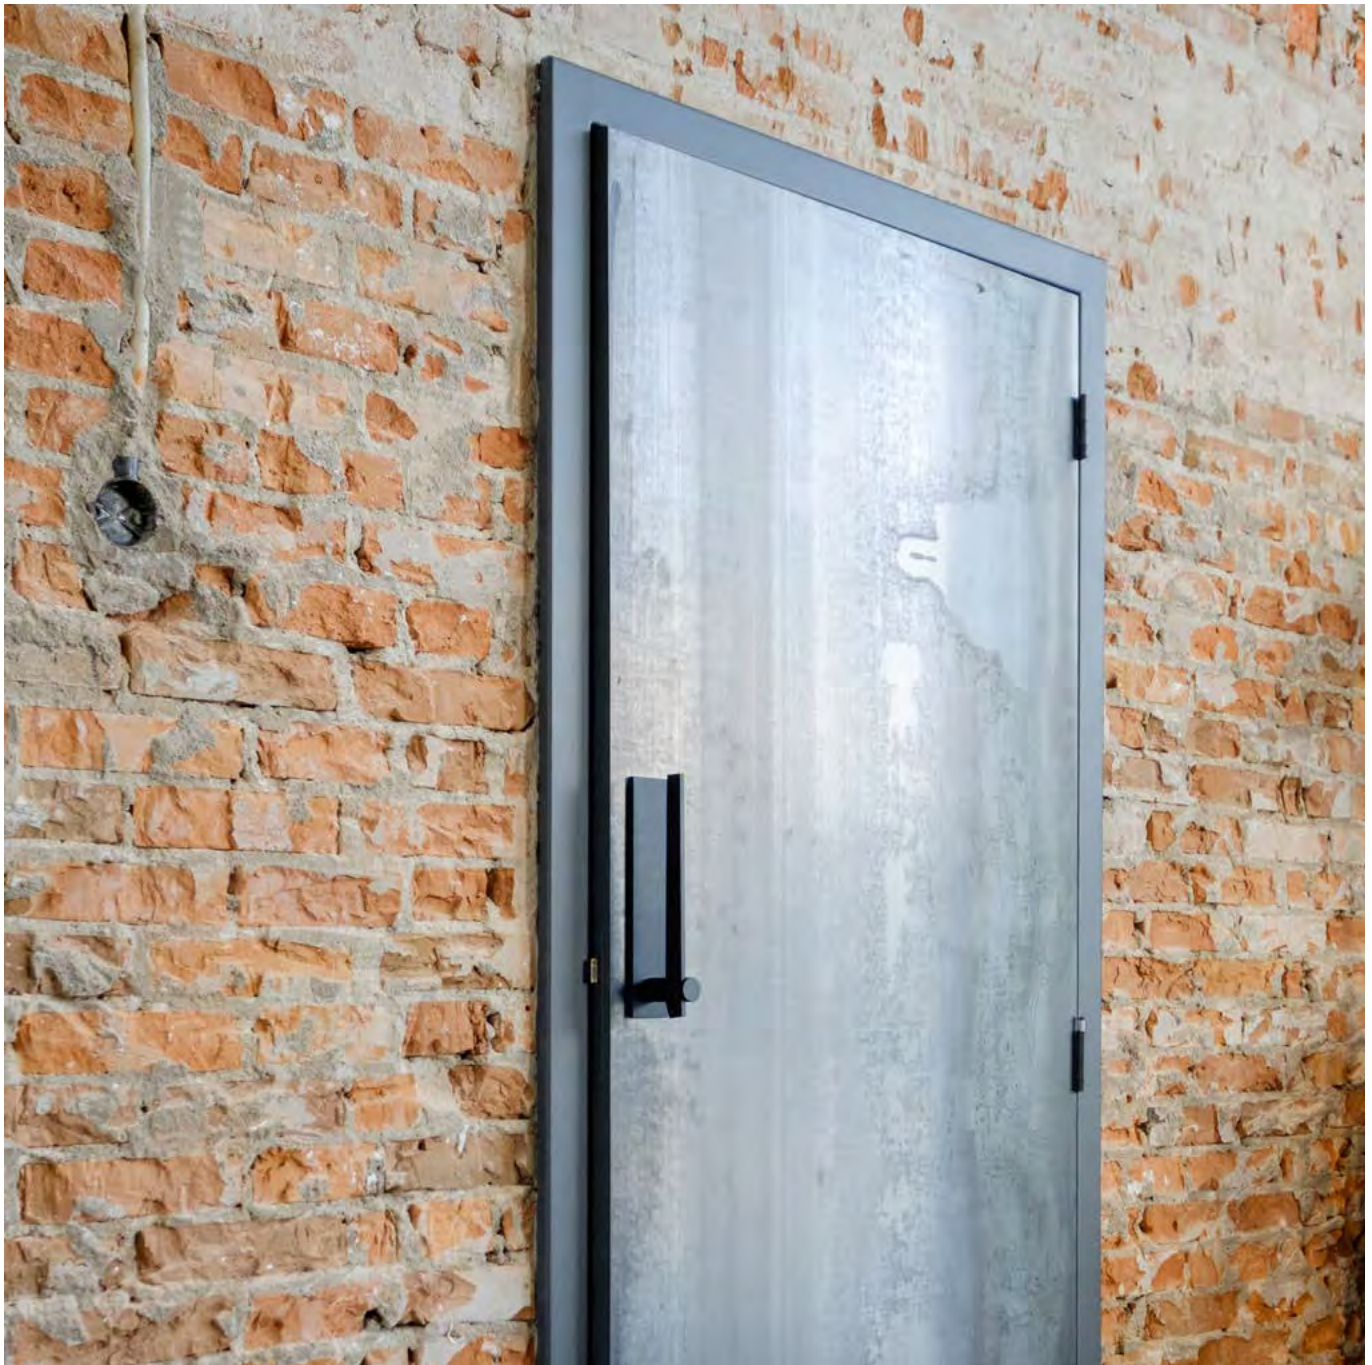

# Laren, the Netherlands

**TENSE reference:** Atelier Kabaz architects  
Interior design: Bertram Beerbaum, Kabaz architects  
Photography: Peter Baas  
Product: TENSE BB104 satin black