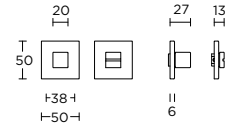

LSQB50

blank escutcheon  
blind plaatje

formani.com/H005

LSQWC50

turn and release set  
toiletgarnituur

formani.com/H006

EK102-DK

non-locking tilt  
and turn window  
handle