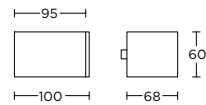

formani.com/L011