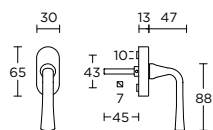

non-locking tilt and turn window handle

draaikiepgarnituur niet afsluitbaar

more options available:
pricelist or formani.com/002P