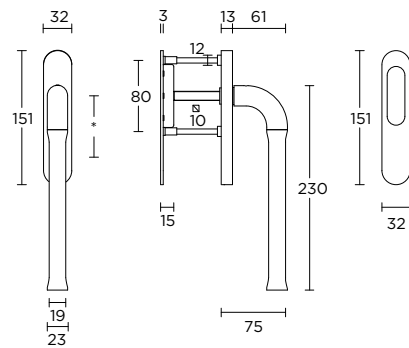

solid knob fixed on rose

\* optional ornament

massieve knop vast op rozet

\* optioneel ornament

formani.com/1027

EV231

formani.com/1028

single solid internal lift-up sliding door handle with external flush pull