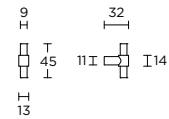

PB195/96

formani.com/A049

solid cabinet handle

massieve meubelgreep

PB195/128

formani.com/A050

solid cabinet handle

massieve meubelgreep

PB195/160

formani.com/A051

solid cabinet handle

massieve meubelgreep

PB9

formani.com/A052

solid cabinet knob

massieve meubelknop

PB14

formani.com/A053

solid cabinet knob

massieve meubelknop

PBT15V/50

formani.com/A054

solid knob fixed on rose

massieve knop vast op rozet

1 satin stainless steel

4 satin black

5 PVD satin black

7 bronze

9 white

10 PVD satin gold