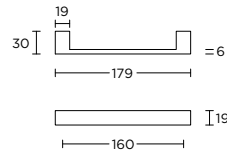

massieve meubelgreep

LSQ80/128

formani.com/K080

- 1

solid cabinet handle

massieve meubelgreep

LSQ140/160

formani.com/K081