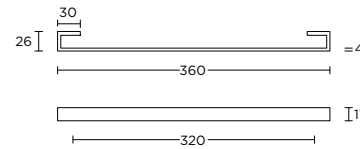

formani.com/L014

solid cabinet handle

massieve meubelgreep

BM20M

solid cabinet knob

1 4

massieve meubelknop

formani.com/L015