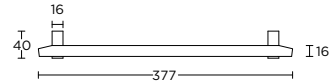

massieve meubelgreep

BB25/320

formani.com/F024

solid cabinet handle

massieve meubelgreep

BB26/160

formani.com/F025

solid cabinet handle