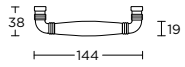

massieve  
meubelgreep

MG1934/96

[formani.com/P114](http://formani.com/P114)

solid cabinet  
handle

massieve  
meubelgreep

MG1934/128

formani.com/P115

12 24