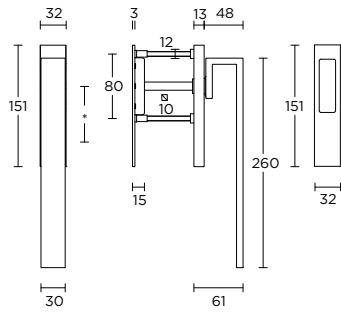

BM230

formani.com/L016

single solid internal lift-up sliding door handle with external flush pull

* blind or Y69

massieve set hefschuifdeurbeslag inclusief inbouwkom voor buitenzijde

* blind of PC69

more options available:
[pricelist](#) or formani.com/O01L