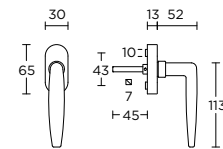

non-locking tilt and turn window handle

draaikiepgarnituur niet afsluitbaar

more options available:
pricelist or formani.com/002P