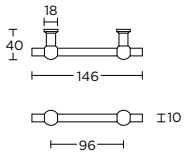

FV195/96

formani.com/O027

1 3

solid cabinet handle

massieve meubelgreep

FV195/128