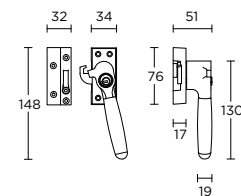

locking solid casement fastener for outward opening window

- 12 24
- 14 24
- 15 24

afsluitbaar raamboompje voor naar buitendraaiend raam