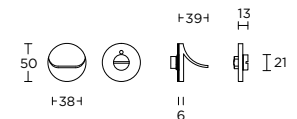

1 satin stainless steel