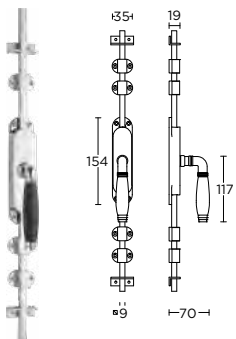

KO-1934

formani.com/P079

espagnolette bolt with top and bottom receiver plate, two rods and four rod guides standard to suit 2900mm

krukespagnolet inclusief vier geleiders, twee eindstukjes en twee stangen standaard geschikt tot 2900mm

more options available:
pricelist or formani.com/003P