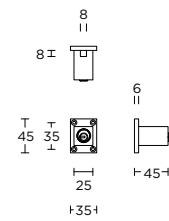

E-LOCK8

lock for espagnolette rod 8mm

slot ten behoeve van espagnoletstang 8mm

formani.com/N015