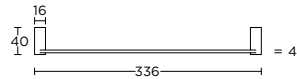

formani.com/F026

solid cabinet handle

massieve meubelgreep

BB25M

formani.com/F027

solid cabinet knob

massieve meubelknop