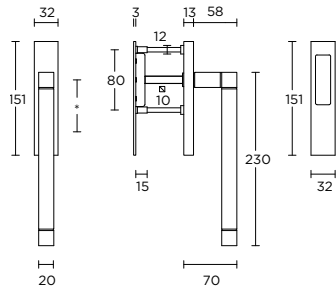

single solid internal lift-up sliding door handle with external flush pull

*blind or Y69

massieve set hefschuifdeurbeslag, inclusief inbouwkom voor buitenzijde

*blind of PC69

more options available:
pricelist or formani.com/O05K