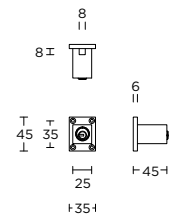

3 polished stainless steel

4 satin black

9 white

10 PVD satin gold