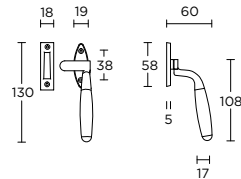

RB-1932

non-locking solid casement fastener for outward opening window including mortice plate

- 12 24
- 14 24
- 15 24

massief raamboompje ten behoeve van naar buitendraaiend raam inclusief contraplaatje niet afsluitbaar