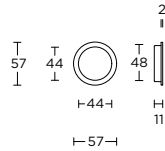

formani.com/P103

LB29

fingertip edge fixing for glue fixing

fingertip kopse kant deur te verlijmen