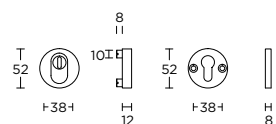

formani.com/C019

(L)BVEIL-KT

solid security escutcheons with cylinder protection cover

massieve veiligheidscilinderrozetten met kerntrekbeveiliging

formani.com/C020

PBI16/160

solid cabinet handle

massieve meubelgreep