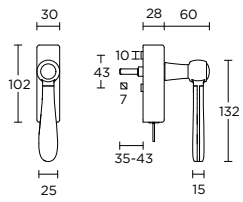

LZ100-DK-O

formani.com/J009

non-locking tilt and turn window handle

draaikiepgarnituur niet afsluitbaar

LZ100MA-DK-O

formani.com/J010

non-locking tilt and turn window handle

draaikiepgarnituur niet afsluitbaar

LZ100-DKLOCK-O

formani.com/J011

locking tilt and turn window handle

draaikiepgarnituur afsluitbaar

LZ100MA-DKLOCK-O

formani.com/J012

locking tilt and turn window handle

draaikiepgarnituur afsluitbaar

1 satin stainless steel

3 polished stainless steel

4 satin black

15 brass unlacquered

23 carrara marble