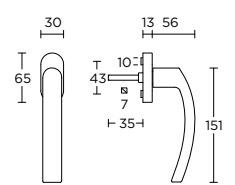

formani.com/Q061

10 PVD satin
gold

11 PVD polished
copper