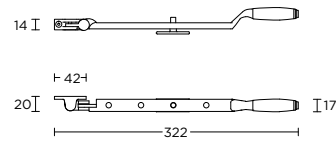

RU-1938

formani.com/P060

- 4 12
- 14 15

solid casement stay with two pins including slide guide channel

massieve raamuitzetter met twee stelpennen inclusief geleiderail

1910T-DK-O

formani.com/P061

non-locking tilt and turn window handle

- 12 14
- 15

draaikiëpgarnituur niet afsluitbaar

more options available: pricelist or formani.com/002P