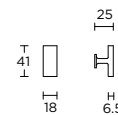

4 satin black

12 satin nickel

14 bright nickel

15 brass unlacquered

24 ebony wood