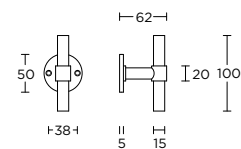

1 satin stainless steel

4 satin black

5 PVD satin black

7 bronze

9 white

10 PVD satin gold