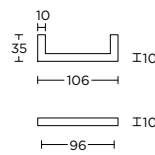

formani.com/K079

- 1

solid cabinet handle

massieve meubelgreep