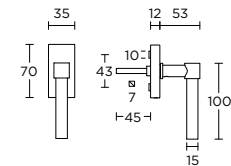

non-locking tilt and turn window handle

- 1
- 4
- 5
- 7
- 9
- 10

draaikiepgarnituur niet afsluitbaar