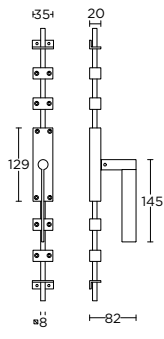

K-EG

espagnolette bolt with top and bottom receiver plate, two rods and four rod guides standard to suit 2900mm

krukespagnolet inclusief vier geleiders, twee eindstukjes en twee stangen standaard geschikt tot 2900mm

formani.com/N014