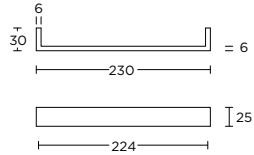

solid cabinet handle

massieve meubelgreep

LSQ70/160

formani.com/K077

- 1 4

solid cabinet handle

massieve meubelgreep

LSQ70/224