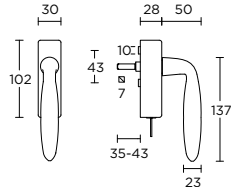

LB18-DKLOCK-O

locking tilt and turn window handle

draaikiepgarnituur afsluitbaar

formani.com/Q076