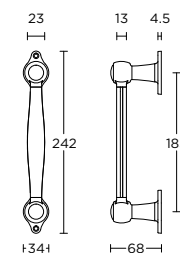

massieve greep tbv houten deuren

formani.com/J015

LZ185MA

solid pull handle for timber doors

massieve greep tbv houten deuren

formani.com/J016

LZ25M

solid cabinet knob