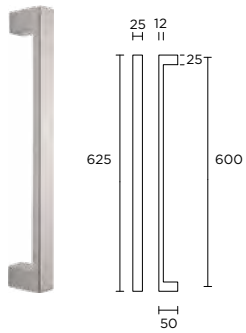

LSQ1045

formani.com/K047

solid pull handle for timber, glass or aluminium doors
bolt-through, concealed or back to back fixings

massieve greep tbv houten, glazen of aluminium deuren doorgaande, niet-doorgaande of paarsgewijze bevestiging