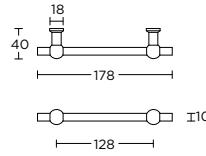

solid cabinet handle

massieve meubelgreep

FV195/128

formani.com/O028

1 3

solid cabinet handle

massieve meubelgreep

FV195/160