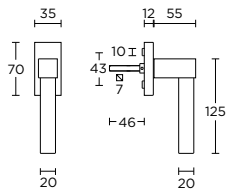

non-locking tilt
and turn window
handle

draaikiiepgarnituur
niet afsluitbaar