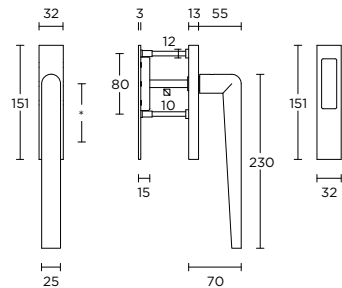

single solid internal lift-up sliding
door handle with external flush pull

* blind or Y69

massieve set hefschuifdeurbeslag
inclusief inbouwkom voor
buitenzijde

* blind of PC69