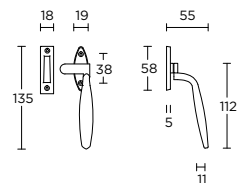

RB-1938

non-locking solid casement fastener for outward opening window including mortice plate

- 4 12
- 14 15

massief raamboompje ten behoeve van naar buitendraaiend raam inclusief contraplaatje niet afsluitbaar