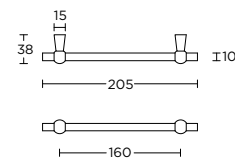

MG1910/128

formani.com/P107

solid cabinet handle

massieve meubelgreep

MG1910/160

formani.com/P108

solid cabinet handle

massieve meubelgreep