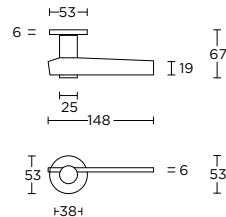

# Waregem, Belgium

**TENSE reference:** Waregem Business Park  
Interior design: ION  
Photography: Wim Van Eesbeek  
Product: TENSE BB102 satin black

BB100

1

4

7

formani.com/F001

solid sprung or unsprung lever handle on rose with metal sub-rose