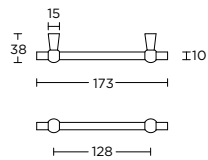

MG1910/128

formani.com/P107

solid cabinet handle

massieve meubelgreep

MG1910/160

formani.com/P108

solid cabinet handle

massieve meubelgreep