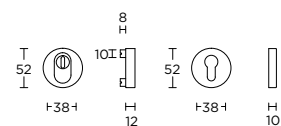

formani.com/D013

(L)BVEIL-KT

solid security escutcheons with cylinder protection cover

massieve veiligheidscilinderrozetten met kerntrekbeveiliging

formani.com/D014

PBA16/160

solid cabinet handle

massieve meubelgreep