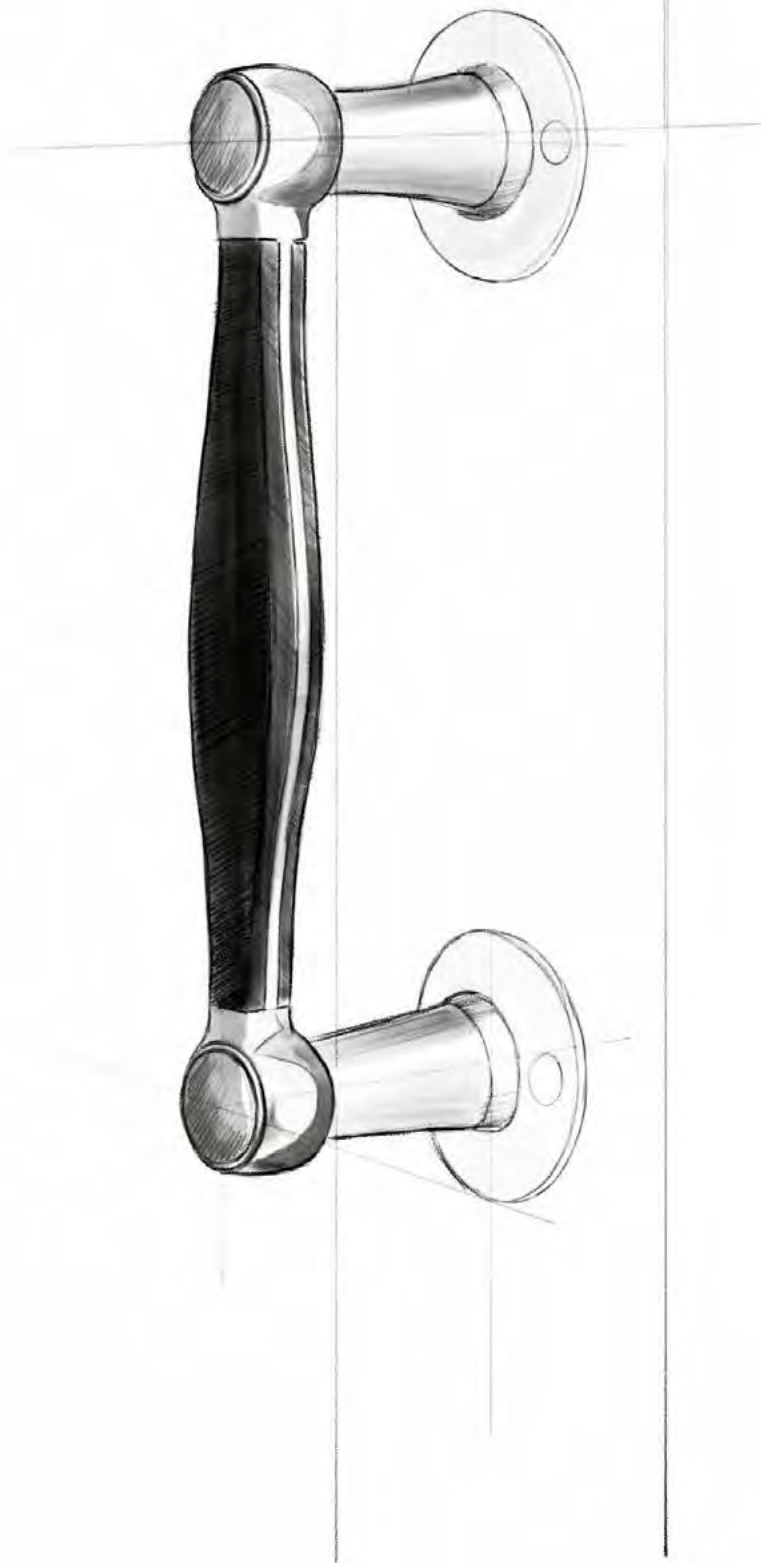

## Accessoires

Meubelknoppen	391
---------------	-----

BOSCO LZ100  
satin stainless steel/satin black

BOSCO LZ100MA  
polished stainless steel/carrara marble

BOSCO LZ100  
satin stainless steel/satin black