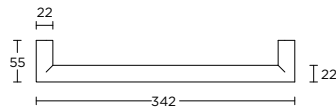

formani.com/B023

solid cabinet handle

massieve meubelgreep

PB23/320

formani.com/B024

solid cabinet handle

massieve meubelgreep

PB22M

formani.com/B025

solid cabinet knob

massieve meubelknop