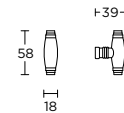

formani.com/P121

1934M

solid cabinet knob

massieve meubelknop