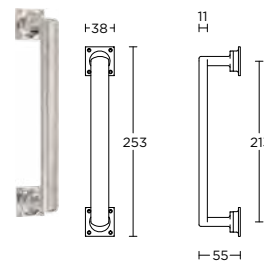

MG1929

formani.com/P094

solid pull handle for timber doors

12 14

massieve greep tbv houten deuren

15