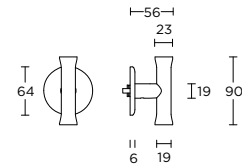

EV102V/64

solid knob fixed on rose

* optional ornament

massieve knop vast op rozet

* optioneel ornament

formani.com/1027