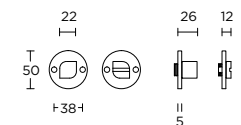

formani.com/B008

turn and release set

toiletgarnituur

1