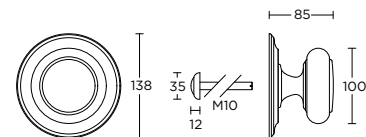

formani.com/J014