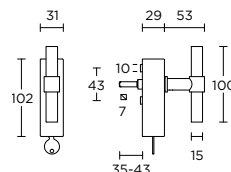

formani.com/A028

1 satin stainless steel

4 satin black

5 PVD satin black

7 bronze

9 white

10 PVD satin gold