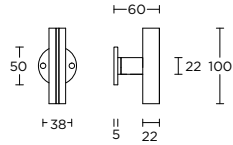

massieve meubelknop

PB23M

[formani.com/B026](http://formani.com/B026)

solid cabinet knob

massieve meubelknop

PBT22V/50

solid knob fixed  
on rose

massieve knop vast  
op rozet