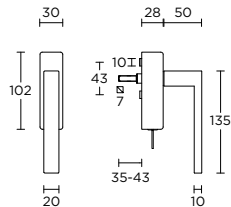

BSQ2-DKLOCK-O

formani.com/Q080

locking tilt and turn window handle

draaikiepgarnituur afsluitbaar

KO-LB1

formani.com/Q081

espagnolette bolt with top and bottom receiver plate, two rods and four rod guides standard to suit 2900mm

krukespagnolet inclusief vier geleiders, twee eindstukjes en twee stangen standaard geschikt tot 2900mm

more options available: pricelist or formani.com/002Q

KO-LB2

formani.com/Q082

espagnolette bolt with top and bottom receiver plate, two rods and four rod guides standard to suit 2900mm

krukespagnolet inclusief vier geleiders, twee eindstukjes en twee stangen standaard geschikt tot 2900mm

more options available: pricelist or formani.com/002Q

KO-LB3

formani.com/Q083

espagnolette bolt with top and bottom receiver plate, two rods and four rod guides standard to suit 2900mm

krukespagnolet inclusief vier geleiders, twee eindstukjes en twee stangen standaard geschikt tot 2900mm

more options available: pricelist or formani.com/002Q

KO-LB4

formani.com/Q084

espagnolette bolt with top and bottom receiver plate, two rods and four rod guides standard to suit 2900mm

krukespagnolet inclusief vier geleiders, twee eindstukjes en twee stangen standaard geschikt tot 2900mm

more options available: pricelist or formani.com/002Q

KO-LB7

formani.com/Q085

espagnolette bolt with top and bottom receiver plate, two rods and four rod guides standard to suit 2900mm

krukespagnolet inclusief vier geleiders, twee eindstukjes en twee stangen standaard geschikt tot 2900mm

more options available: pricelist or formani.com/002Q