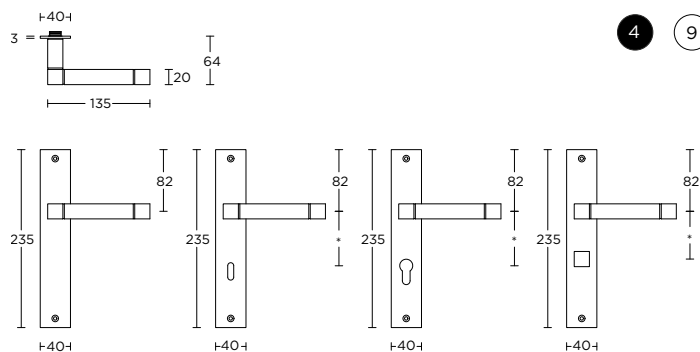

- JB100P236SFC
- JB100P236N*
- JB100P236Y*
- JB100P236WC*

unsprung lever handle attached to plate, fixings visible on one side only

*state distance on order

deurkruk vast-draaibaar ongeveerd op schild, een zijde met en een zijde zonder zichtbare bevestiging

*afstand opgeven bij bestelling

more options available: pricelist or formani.com/001K