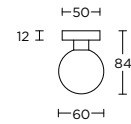

solid front door knob available fixed or to operate

massieve voordeurknop zowel vast als draaibaar leverbaar

formani.com/P086