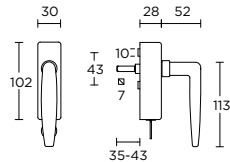

1938-DKLOCK-O

formani.com/P075

locking tilt and turn window handle

draaikiepgarnituur afsluitbaar

more options available:
pricelist or formani.com/002P