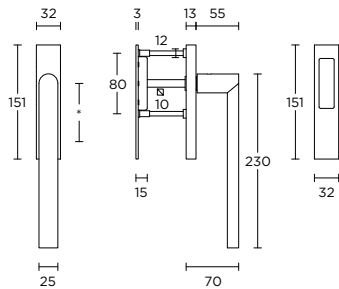

single solid internal lift-up sliding
door handle with external flush pull

* blind or Y69

massieve set hefschuifdeur
beslag inclusief inbouwkom voor
buitenzijde

* blind of PC69