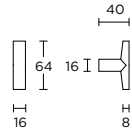

formani.com/C023

PBI16M

solid cabinet knob

massieve  
meubelknop

formani.com/C024

PBI230

single solid internal lift-up sliding  
door handle with external flush pull

\* blind or Y69