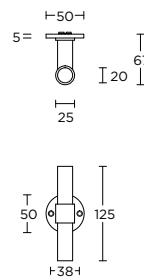

solid double sprung lever handle
attached to rose
ideal lock backset 60mm

massieve deurkruk vast-draaibaar
dubbel geveerd op rozet
ideale doorsnede slot 60mm