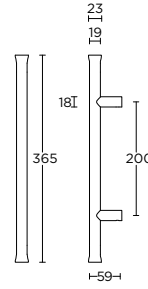

EV365

formani.com/1021

solid pull handle for timber, glass or aluminium doors bolt-through, concealed or back to back fixings

* optional ornament

massieve greep tbv houten, glazen of aluminium deuren doorgaande, niet-doorgaande of paarsgewijze bevestiging

* optioneel ornament