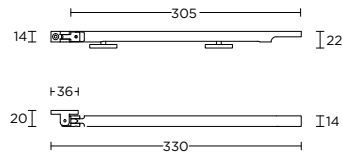

LB305

1

solid casement stay with two pins including slide guide channel

formani.com/Q052

massieve raamuitzetter met twee stelpennen inclusief geleiderail