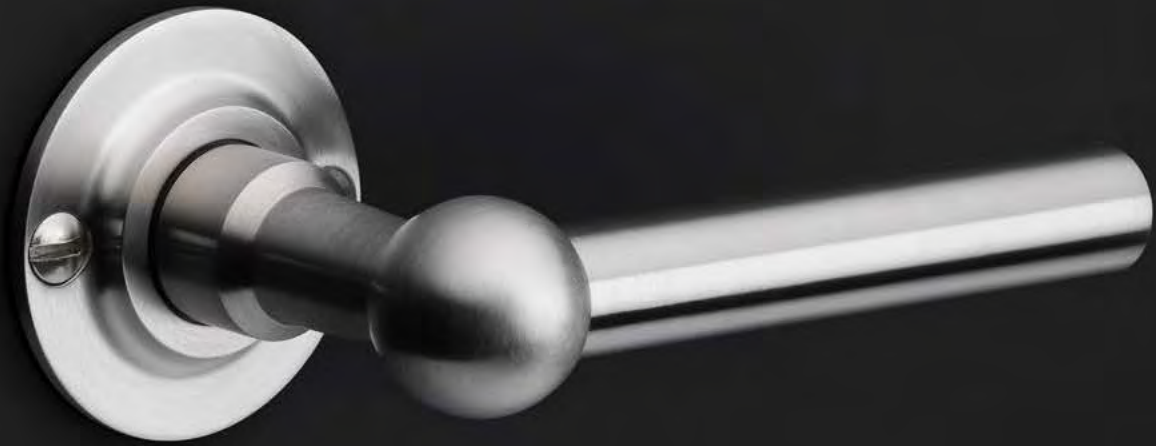

FERROVIA by FORMANI

Go to page 511