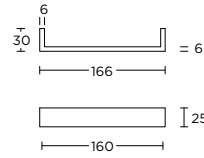

solid cabinet handle

massieve meubelgreep

LSQ70/160

formani.com/K077

- 1 4

solid cabinet handle

massieve meubelgreep

LSQ70/224