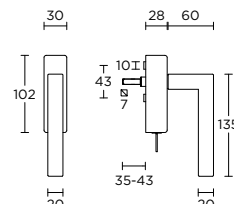

locking tilt and turn window handle

draaikiepgarnituur afsluitbaar