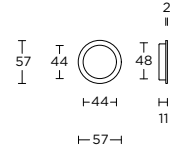

flush pull for
glue fixing

inbouwkom te
verlijmen

formani.com/Q113