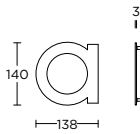

1 satin stainless steel

3 polished stainless steel

4 satin black

5 PVD satin black

9 white