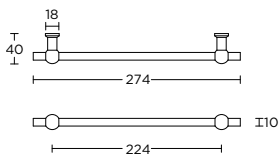

formani.com/O031

1 3

solid cabinet handle

massieve meubelgreep

FV190

solid cabinet knob

massieve meubelknop

1 3

formani.com/O032

1 satin stainless steel

3 polished stainless steel