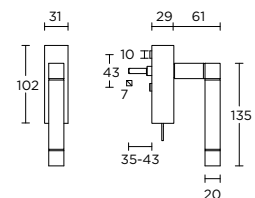

formani.com/K030

1 satin stainless steel

2 PVD satin stainless steel

3 polished stainless steel

4 satin black

5 PVD satin black

9 white