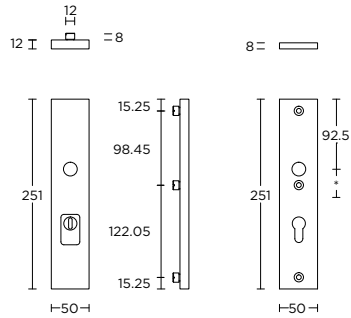

- 1
- 2
- 3
- 4
- 9

solid security plates to suit lever handles with cylinder protection cover

*state distance on order

massieve veiligheidsschilden ten behoeve van deurkrukken met kerntrekbeveiliging

*afstand opgeven bij bestelling

more options available:
pricelist or formani.com/003K