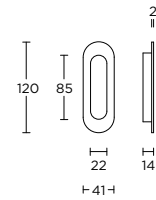

LB41

flush pull for glue
fixing

inbouwkom te
verlijmen

formani.com/Q115