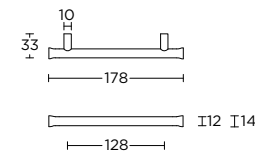

\* optioneel ornament

EV9/96

formani.com/1022

solid cabinet handle

massieve meubelgreep

EV9/128

formani.com/1023

solid cabinet handle