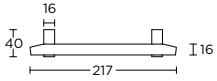

BB25/160

formani.com/F023