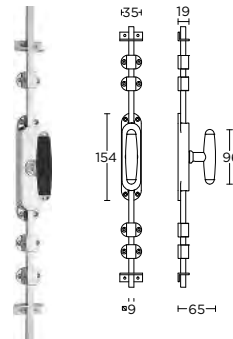

KO-1932T

formani.com/P078

espagnolette bolt with top and bottom receiver plate, two rods and four rod guides standard to suit 2900mm

krukespagnolet inclusief vier geleiders, twee eindstukjes en twee stangen standaard geschikt tot 2900mm

more options available:
pricelist or formani.com/003P