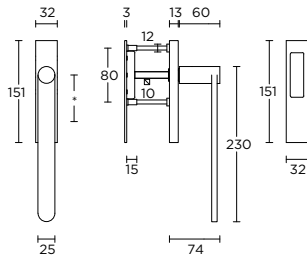

single solid internal lift-up sliding door handle with external flush pull

*blind or Y69

massieve set hefschuifdeurbeslag inclusief inbouwkom voor buitenzijde

*blind of PC69

more options available:
[pricelist](#) or formani.com/O02F