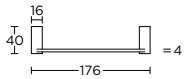

massieve meubelgreep

BB25/320

formani.com/F024

solid cabinet handle

massieve meubelgreep

BB26/160

formani.com/F025

solid cabinet handle