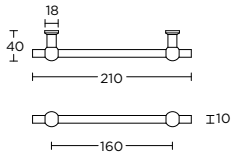

solid cabinet handle

massieve meubelgreep

FV195/128

formani.com/O028

1 3

solid cabinet handle

massieve meubelgreep

FV195/160