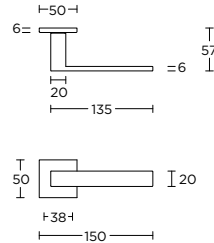

- LSQBN50
- LSQBY50
- LSQB50
- LSQWC50

- satin stainless steel
- PVD satin stainless steel
- polished stainless steel
- satin black
- PVD satin black
- white

LSQ2

1

4

formani.com/K004

1 4

solid sprung or unsprung lever handle on rose with metal sub-rose