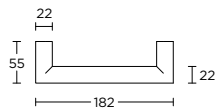

massieve meubelgreep

PB22/320

[formani.com/B022](http://formani.com/B022)

solid cabinet handle

massieve meubelgreep

PB23/160

[formani.com/B023](http://formani.com/B023)

solid cabinet handle