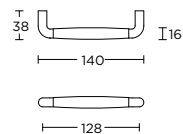

solid cabinet
handle

massieve
meubelgreep

MG1932/128

formani.com/P112