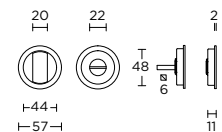

solid pull handle  
for timber doors

massieve greep  
tbv houten  
deuren

**LB57S**

formani.com/P102

set of flush pulls for  
glue fixing including  
spindle (lock not  
included)

set inbouwkommen  
te verlijmen inclusief  
stift (exclusief slot)