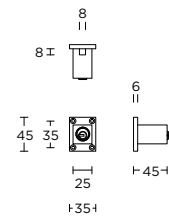

more options available: pricelist or formani.com/002K

E-LOCK8

formani.com/K040

lock for espagnolette rod 8mm

slot ten behoeve van espagnoletstang 8mm

1 satin stainless steel

2 PVD satin stainless steel

3 polished stainless steel