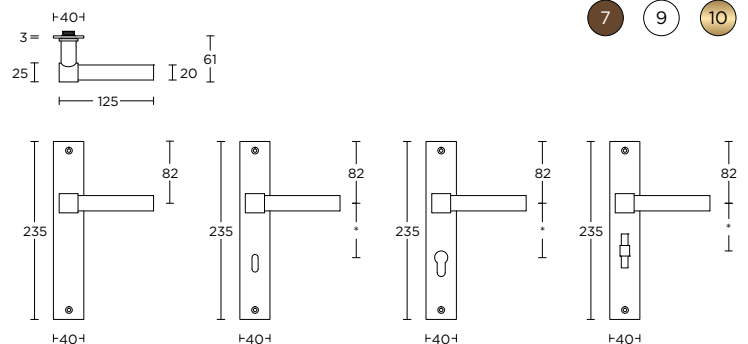

PBL20XLP236SFC PBL20XLP236N* PBL20XLP236Y* PBL20XLP236WC*

solid unsprung lever handle attached to plate fixings visible on one side only

*state distance on order

massieve deurkruk vast-draaibaar ongeveerd op schild een zijde met en een zijde zonder zichtbare bevestiging

*afstand opgeven bij bestelling

more options available: pricelist or formani.com/001A

1 satin stainless steel

4 satin black

5 PVD satin black

7 bronze

9 white

10 PVD satin gold