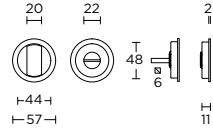

set of flush pulls
for glue fixing
including spindle
(lock not included)

set inbouwkommen
te verlijmen inclusief
stift (exclusief slot)

formani.com/Q112