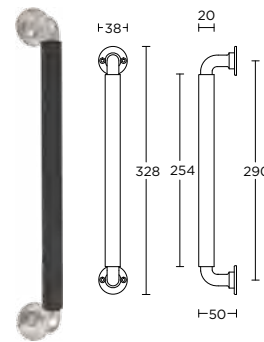

formani.com/P092

solid pull handle for timber doors

12 12 24

massieve greep tbv houten deuren

14 14 24

15 15 24

MG1923B

formani.com/P093