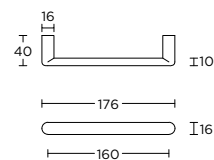

formani.com/C021

PBI16/320

solid cabinet handle

massieve meubelgreep

formani.com/C022

PBI13M

solid cabinet knob

massieve meubelknop