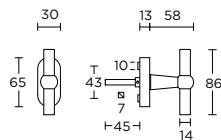

RBA-UNI

formani.com/P057

locking solid casement fastener for outward opening window

- 12 14
- 15

afsluitbaar raamboompje voor naar buitendraaiend raam

RU-1932

formani.com/P058

- 12 24
- 14 24
- 15 24

solid casement stay with two pins including slide guide channel

massieve raamuitzetter met twee stelpennen inclusief geleiderail

RU-1934

formani.com/P059

- 12 24
- 14 24
- 15 24

solid casement stay with two pins including slide guide channel

massieve raamuitzetter met twee stelpennen inclusief geleiderail

RU-1938

formani.com/P060

- 4 12
- 14 15

solid casement stay with two pins including slide guide channel

massieve raamuitzetter met twee stelpennen inclusief geleiderail

1910T-DK-O

formani.com/P061

non-locking tilt and turn window handle

- 12 14
- 15

draaikiëpgarnituur niet afsluitbaar

more options available: pricelist or formani.com/002P

1932-DK-O

formani.com/P062

non-locking tilt and turn window handle

- 12 24
- 14 24
- 15 24

draaikiëpgarnituur niet afsluitbaar

more options available: pricelist or formani.com/002P

- 4 satin black
- 12 satin nickel
- 14 bright nickel
- 15 brass unlacquered
- 24 ebony wood