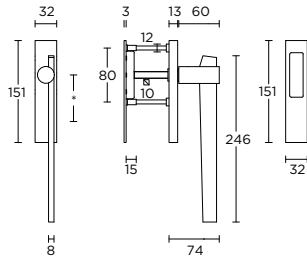

single solid internal lift-up sliding door handle with external flush pull

*blind or Y69

massieve set hefschuifdeurbeslag inclusief inbouwkom voor buitenzijde

*blind of PC69

more options available:
[pricelist](#) or formani.com/O02F