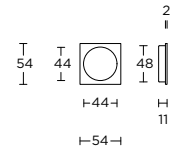

inbouwkom
te verlijmen