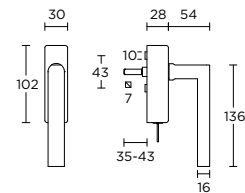

formani.com/Q072

LB8-DKLOCK-O

locking tilt and turn window handle

draaikiiepgarnituur afsluitbaar

formani.com/Q073

11 PVD polished copper

LB10-DKLOCK-O

locking tilt and turn window handle