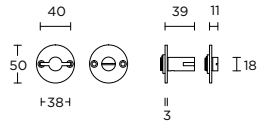

EGWC50

turn and release set  
toiletgarnituur

formani.com/N010

EGWCQ50

turn and release set  
toiletgarnituur

formani.com/N011

1 satin stainless steel

4 satin black