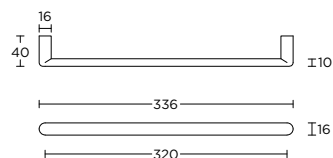

PBI16/320

solid cabinet handle

massieve meubelgreep

formani.com/C022

PBI13M

solid cabinet knob

massieve meubelknop

formani.com/C023