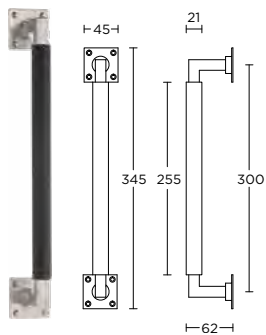

MG1930A

formani.com/P095

solid pull handle for timber doors

12 12 24

massieve greep tbv houten deuren

14 14 24

15 15 24