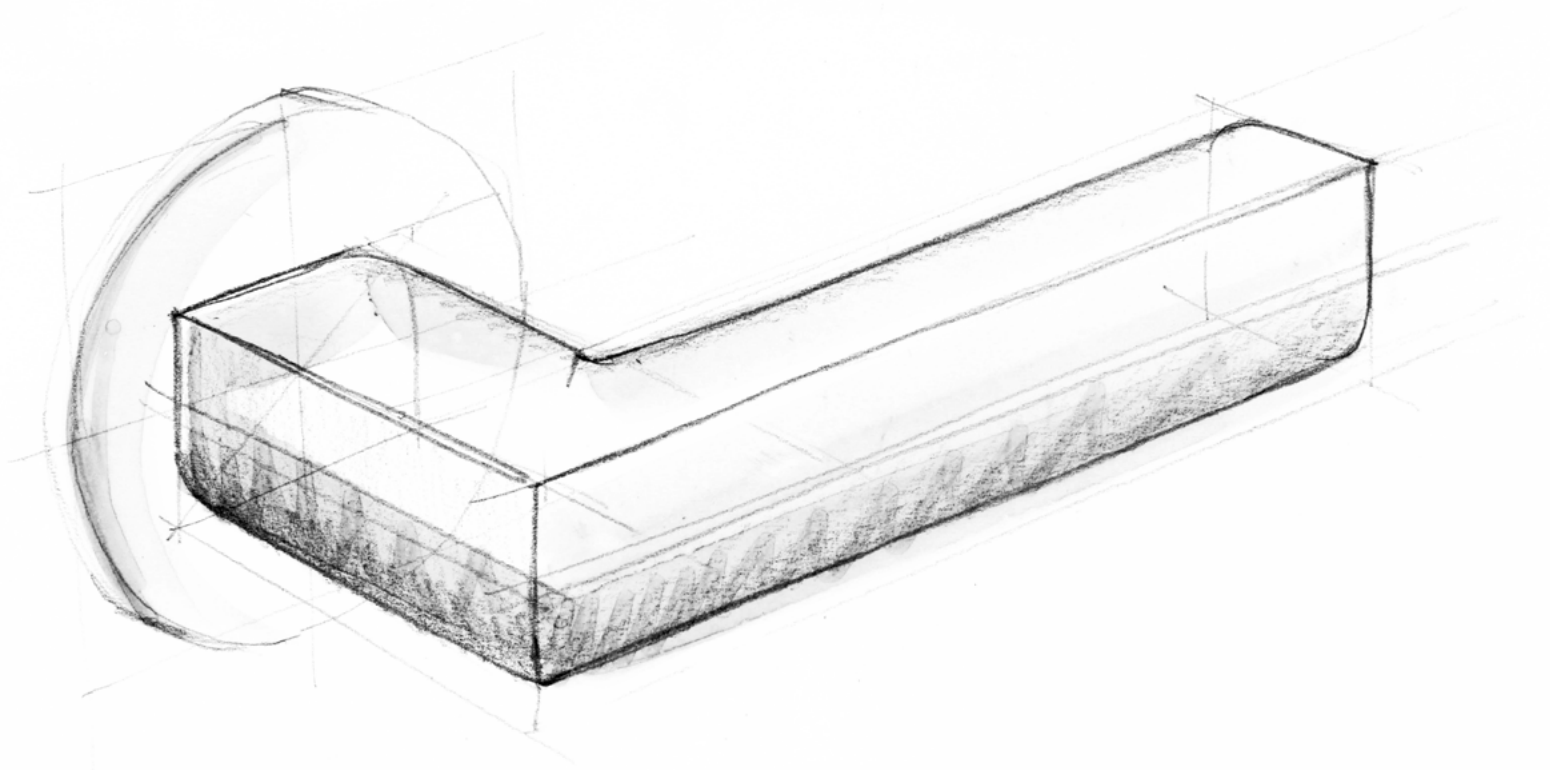

Deurbeslag

Deurkrukken	154
Accessoires deurkrukken	155

Raambeslag

Draaikiepbeslag	156
Krukespagnoletten	156

Voordeurbeslag

Voordeurknoppen	157
Grepen	157
Veiligheidscilinderrozetten	157
Veiligheidsschilden	157

Accessoires

Meubelgrepen	159
Meubelknoppen	159
Knoppen	160
Hefschuifdeurbeslag	160

Panton.