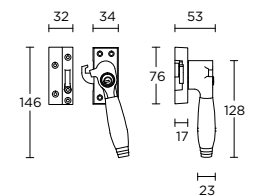

locking solid casement fastener for outward opening window

- 12 24
- 14 24
- 15 24

afsluitbaar raamboompje voor naar buitendraaiend raam