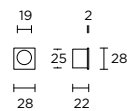

LSQ54S

set of flush pulls for
glue fixing including
spindle
(lock not included)

set inbouwkommen
te verlijmen
inclusief stift (excl. slot)

formani.com/K070

LSQ54

flush pull
for glue fixing

inbouwkom
te verlijmen

formani.com/K071

LSQ27

fingertip edge pull
for glue fixing

fingertip kopse kant
deur
te verlijmen

formani.com/K072

LSQ160

flush edge pull
for glue fixing

inbouwkom kopse kant
deur
te verlijmen

formani.com/K073

LSQ150

flush pull
for glue fixing

inbouwkom
te verlijmen

formani.com/K074

LSQ23

flush pull
for glue fixing

inbouwkom
te verlijmen

formani.com/K075