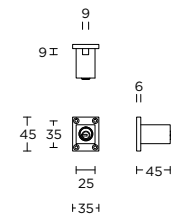

- 12 satin nickel
- 13 PVD satin nickel
- 14 bright nickel
- 15 brass unlacquered
- 24 ebony wood