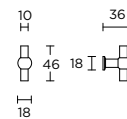

formani.com/O032

1 satin stainless steel

3 polished stainless steel