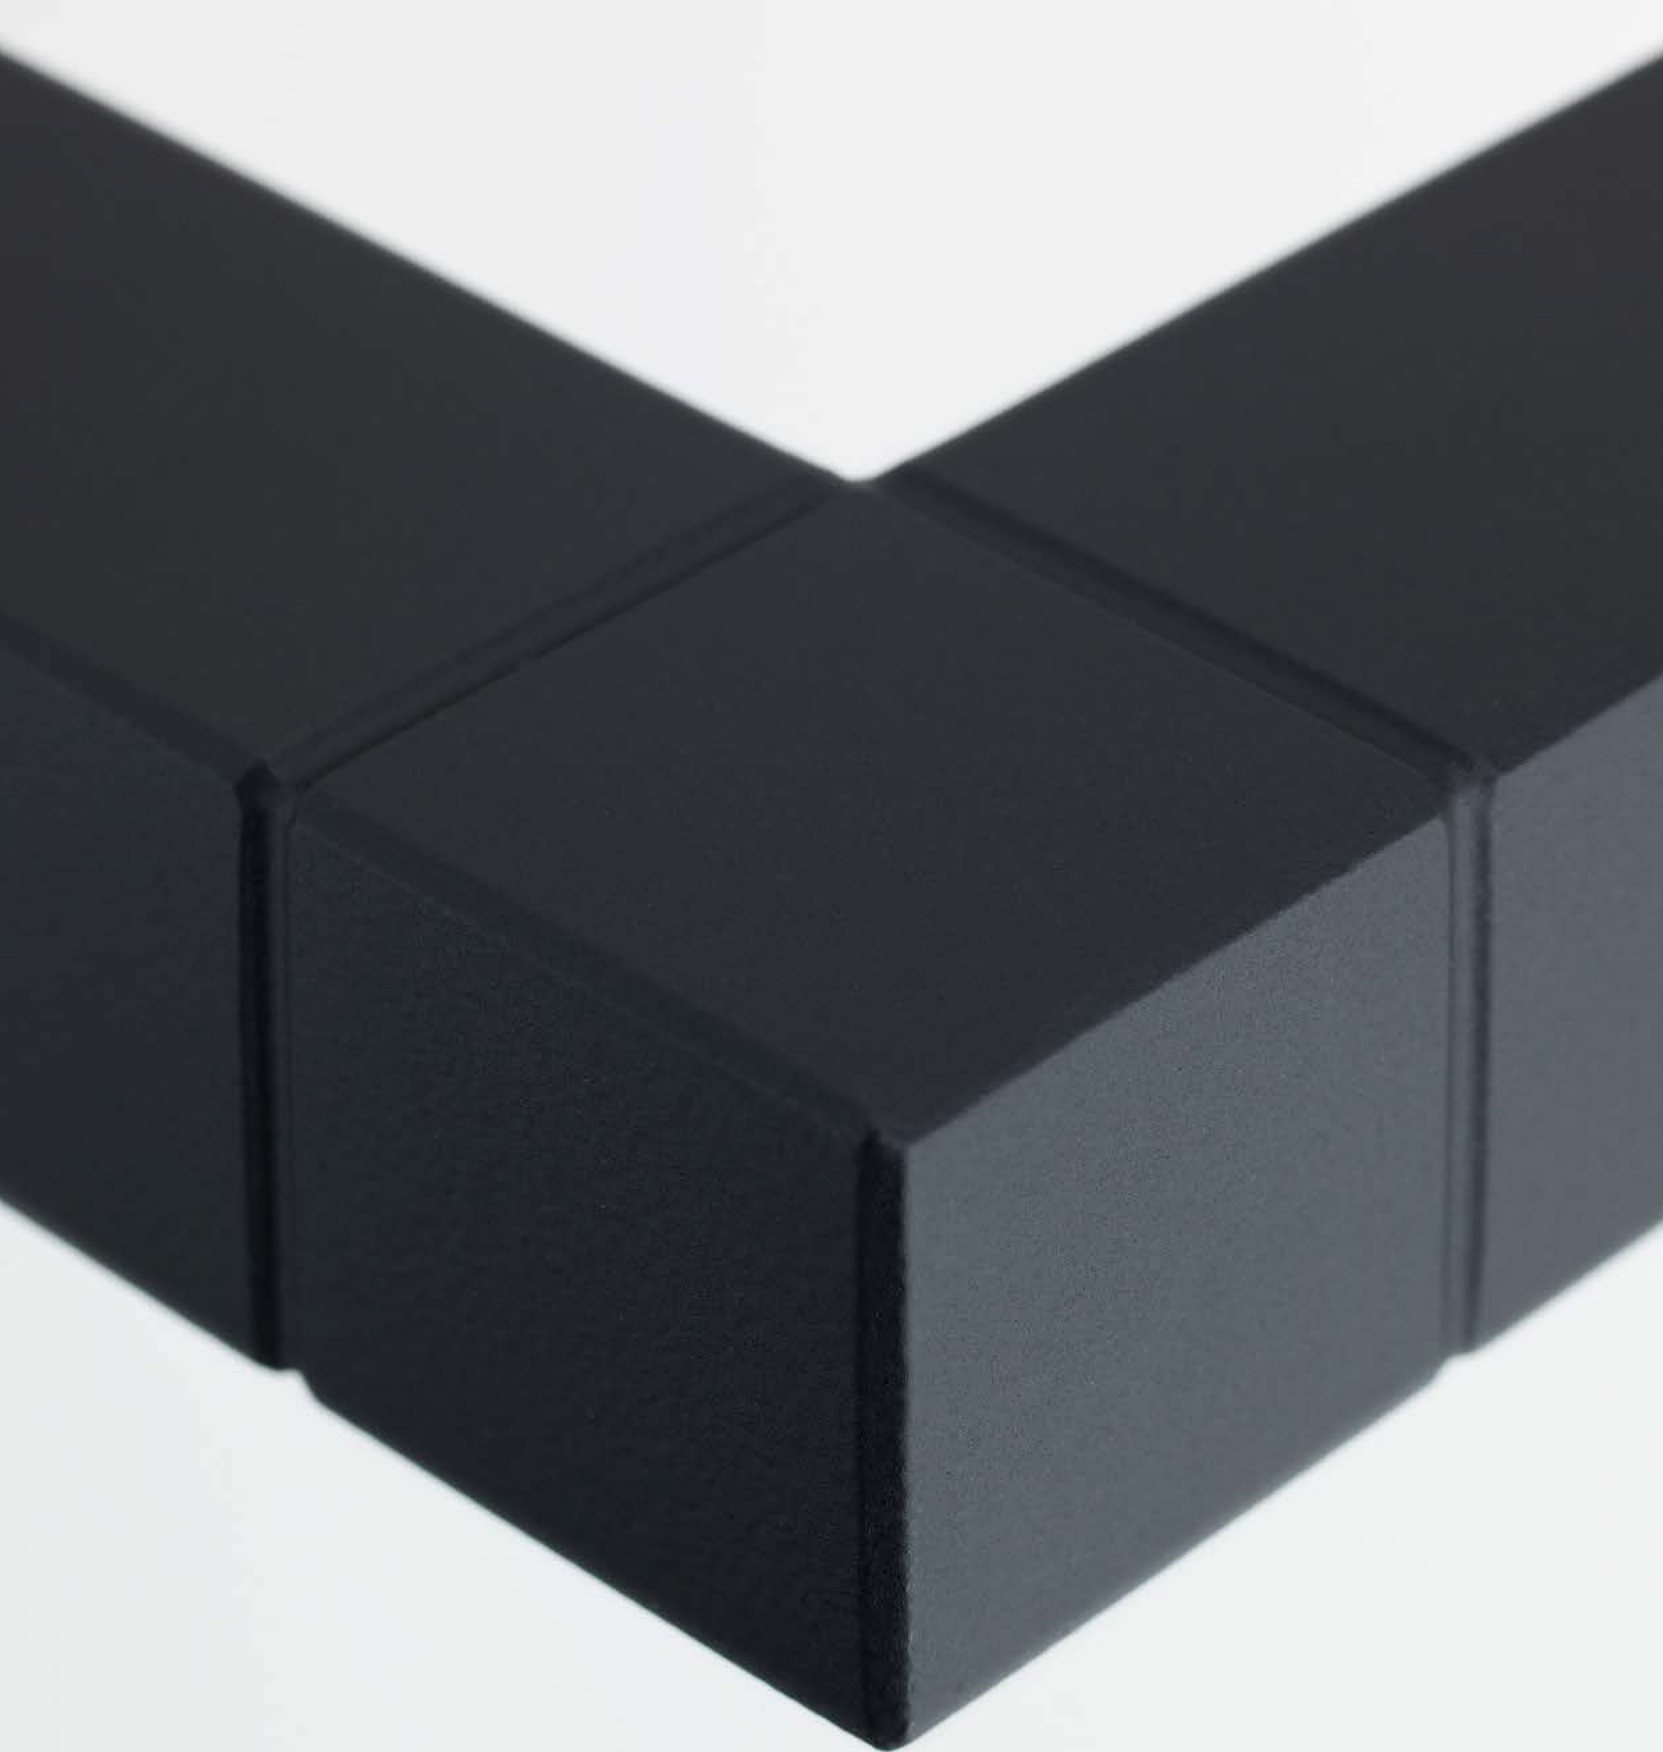

## Clean lines

The SQUARE collection's minimalistic design is an eulogy to the perfection of square and rectangular shapes. While the series is simplistic, its finer details are what makes it truly unique. All the products have a bold and well-defined look, but their chamfered edges make them wonderfully tactile. Jan des Bouvrie, founding father of Dutch design, contributed to the series and imparted the final touches by adding clean lines to the SQUARE design, accentuating the major elements.