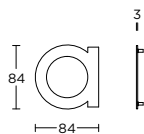

letter a with
concealed stand
off bush fixings

letter a met blinde bevestiging
en afstandhouders

**more options available:
pricelist or formani.com/004K**