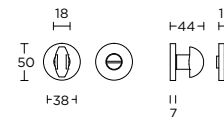

turn and release set

12 14

toiletgarnituur

15