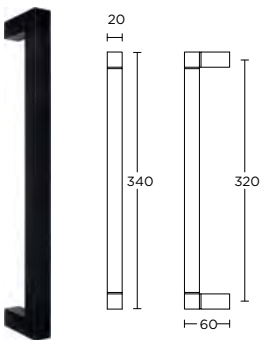

solid front door knob fixed on rose

massieve voordeurknop vast op rozet

formani.com/K044

**JB320**  
BY JAN DES BOUVRIE

solid pull handle for timber, glass or aluminium doors bolt-through, concealed or back to back fixings