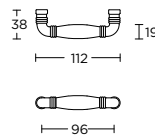

solid cabinet
handle

massieve
meubelgreep

MG1934/96

formani.com/P114