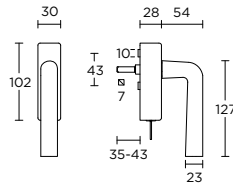

LB10-DKLOCK-O

locking tilt and turn window handle

draaikiepgarnituur afsluitbaar

formani.com/Q074