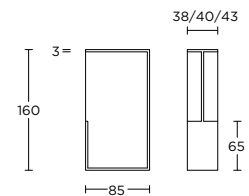

flush edge pull
for glue fixing

inbouwkom kopse kant
deur
te verlijmen