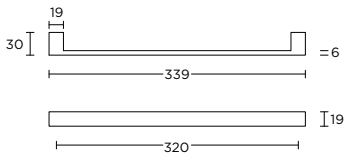

LSQ140/320

formani.com/K082

1

solid cabinet handle

massieve meubelgreep

JB20M
BY JAN DES BOUVRIE

formani.com/K083

solid cabinet knob
massieve meubelknop

1 3
4 9

LSQK-25

formani.com/K084

solid cabinet knob
massieve meubelknop

1 4

LSQ40V

formani.com/K085

solid knob
massieve knop

1 4