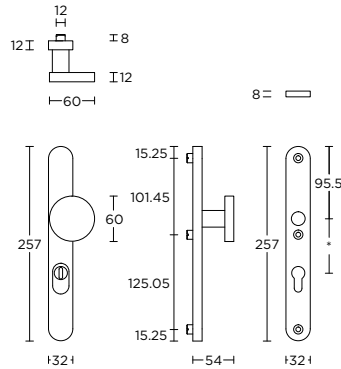

more options available:  
pricelist or formani.com/003Q

10 PVD satin gold

11 PVD polished copper

LB60-28KT

formani.com/Q102

- 1
- 2
- 3

solid security plates with fixed knob to suit lever handle with cylinder protection cover