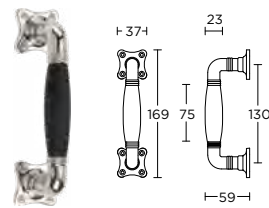

MG1932A

formani.com/P097

solid pull handle
for timber doors

massieve greep
tbv houten
deuren

MG1932B

formani.com/P098

solid pull handle
for timber doors

massieve greep
tbv houten
deuren

MG1932C

formani.com/P099

solid pull handle
for timber doors

massieve greep
tbv houten
deuren

MG1934C

formani.com/P100

solid pull handle
for timber doors

massieve greep
tbv houten
deuren

MG1938

formani.com/P101

solid pull handle
for timber doors

massieve greep
tbv houten
deuren

LB57S

formani.com/P102

set of flush pulls for
glue fixing including
spindle (lock not
included)

set inbouwkommen
te verlijmen inclusief
stift (exclusief slot)