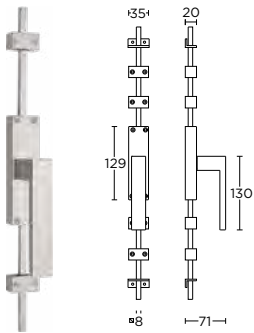

K-LSQ4

formani.com/K039

espagnolette bolt with top and bottom receiver plate, two rods and four rod guides standard to suit 2900mm

krukespagolet inclusief vier geleiders, twee eindstukjes en twee stangen standaard geschikt tot 2900mm

more options available: pricelist or formani.com/002K