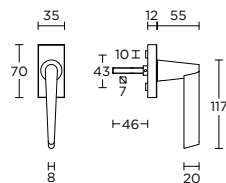

non-locking tilt
and turn window
handle

1 5

draaikiiepgarnituur
niet afsluitbaar