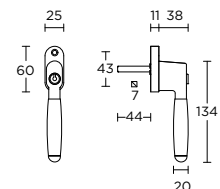

1932-DK-A

locking tilt and turn window handle

draaikiepgarnituur afsluitbaar

more options available:
pricelist or formani.com/002P