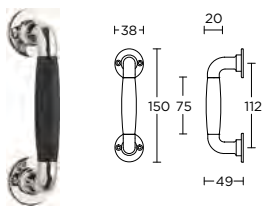

MG1932A

formani.com/P097

solid pull handle
for timber doors

massieve greep
tbv houten
deuren

MG1932B

formani.com/P098

solid pull handle
for timber doors

massieve greep
tbv houten
deuren

MG1932C

formani.com/P099

solid pull handle
for timber doors

massieve greep
tbv houten
deuren

MG1934C

formani.com/P100

solid pull handle
for timber doors

massieve greep
tbv houten
deuren

MG1938

formani.com/P101

solid pull handle
for timber doors

massieve greep
tbv houten
deuren

LB57S

formani.com/P102

set of flush pulls for
glue fixing including
spindle (lock not
included)

set inbouwkommen
te verlijmen inclusief
stift (exclusief slot)