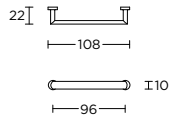

MG1929/96

formani.com/P109