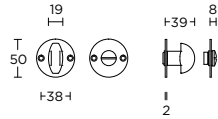

formani.com/P049