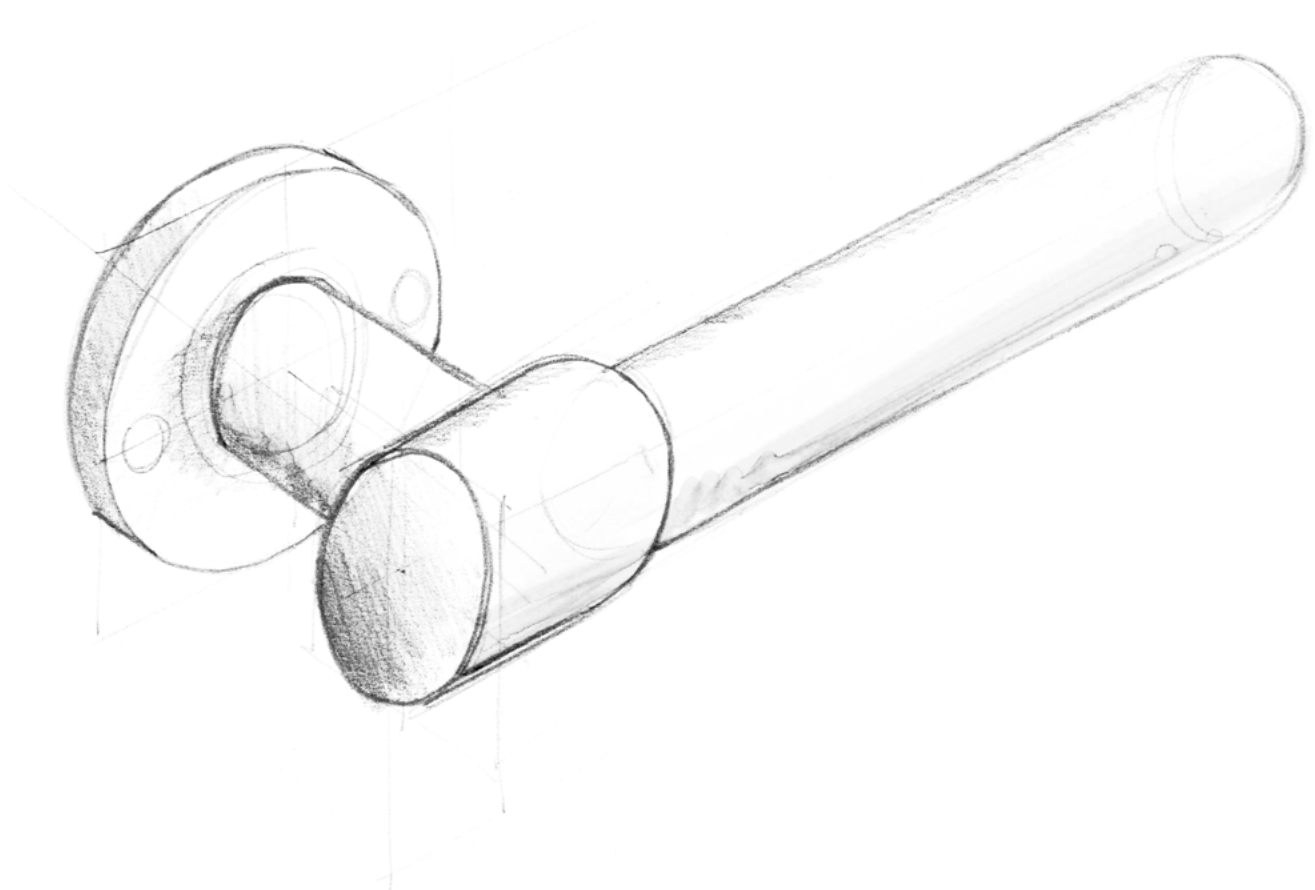

Deurbeslag

Deurkrukken	112
Accessoires deurkrukken	115

Raambeslag

Raamboompjes	117
Raamuitzetters	117
Draaikiepbeslag	117
Krukespagnoletten	119
Raamgrepen	120

Voordeurbeslag

Voordeurknoppen	121
Grepen	121
Veiligheidscilinderrozetten	121
Veiligheidsschilden	122
Briefplaten	123
Beldrukkers	123

Accessoires

Meubelgrepen	124
Meubelknoppen	124
Knoppen	124
Glasdeurknoppen	125
Luikringen	125
Hefschuifdeurbeslag	125
Deurstoppen	126
Haken	126

Badkameraccessoires

Handdoekhouders	127
Toiletborstelhouders	128
Zeepdispensers	129
Tandenborstelhouders	130
Haken	130
Toiletrolhouders	131

Panton.