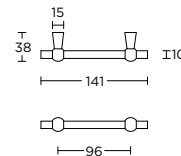

formani.com/P106

solid cabinet handle

massieve meubelgreep

MG1910/128