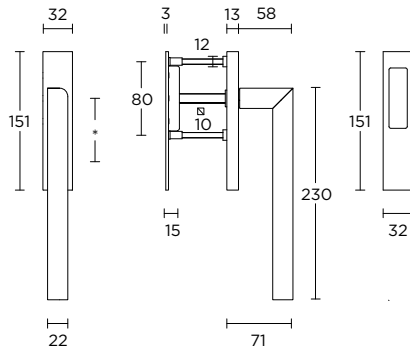

formani.com/B027

PBT23V/50

solid knob fixed  
on rose

massieve knop vast  
op rozet

formani.com/B028

PB231

formani.com/B029

single solid internal lift-up sliding  
door handle with external flush pull