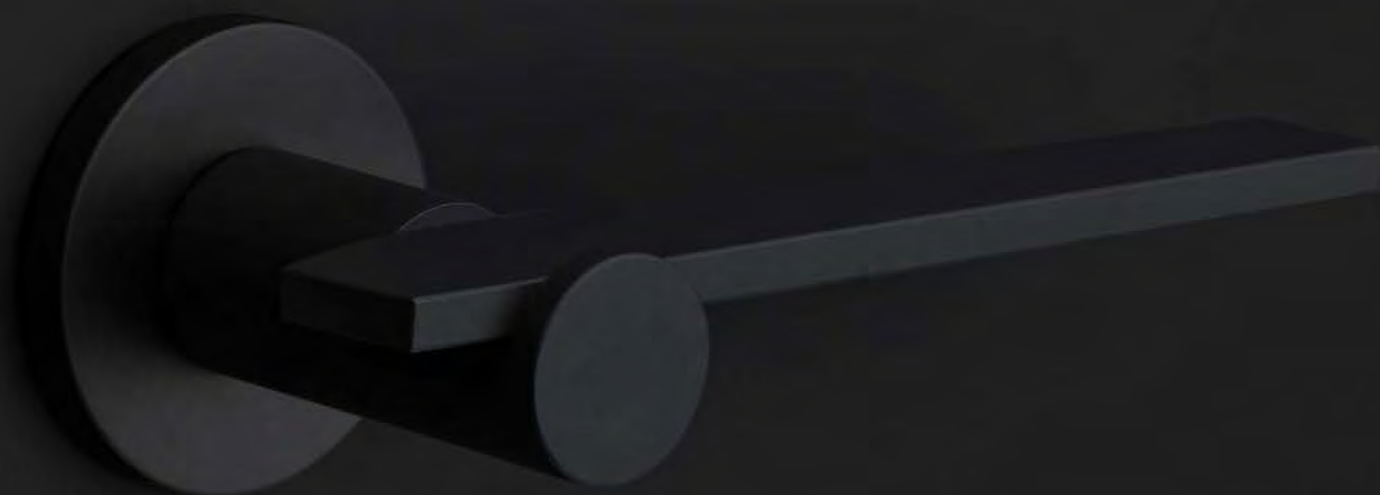

Designed for FORMANI: TENSE

Design award: German Design Award

Photography: Ewoud Rooks

**TENSE by Bertram Beerbaum**

Go to page 253

# Osiris Hertman

“A door handle is the crowning jewel of your home – it’s always there, always visible. We’ve chosen a clear, sturdy design with a conical shape and removed the rosette by concealing the technology in the cone section.”