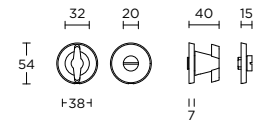

OHWC54

turn and release  
set

1 5

toiletgarnituur

formani.com/G006

OH102-DK

non-locking tilt  
and turn window  
handle

1 5