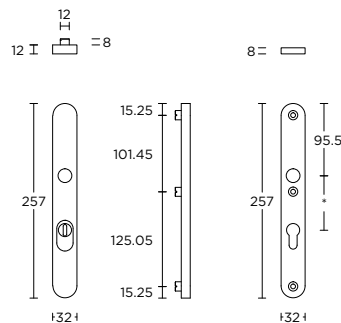

- 1
- 2
- 3

solid security plates to suit lever handles with cylinder protection cover

* state distance on order

massieve veiligheidsschilden ten behoeve van deurkrukken met kerntrekbeveiliging

* afstand opgeven bij bestelling

more options available:
pricelist or formani.com/O03Q