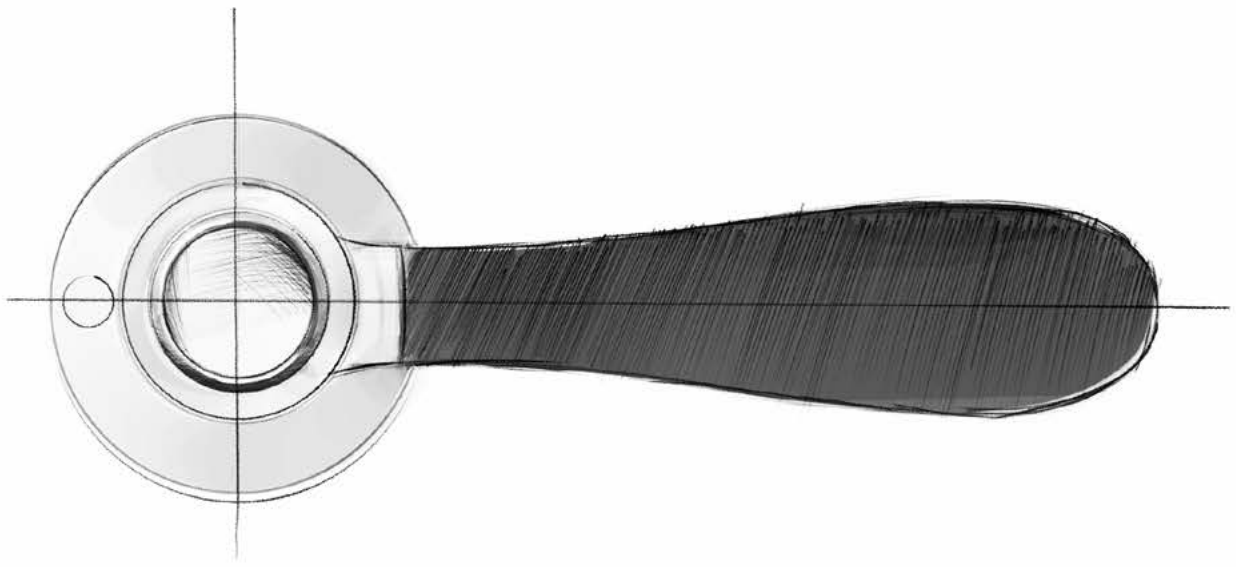

## Accessoires

Meubelknoppen	391
---------------	-----

BOSCO LZ100  
satin stainless steel/satin black

BOSCO LZ100MA  
polished stainless steel/carrara marble

BOSCO LZ100  
satin stainless steel/satin black