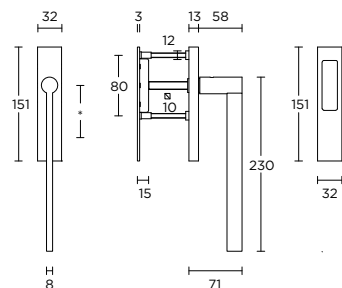

single solid internal lift-up sliding door handle with external flush pull

*blind or Y69

massieve set hefschuifdeurbeslag inclusief inbouwkom voor buitenzijde

*blind of PC69