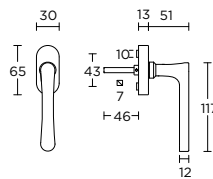

non-locking tilt and turn window handle

draaikiepgarnituur niet afsluitbaar

more options available:
pricelist or formani.com/002P