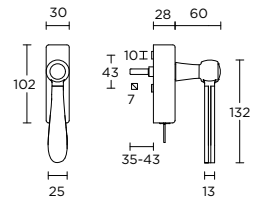

1 satin stainless steel

3 polished stainless steel

4 satin black

15 brass unlacquered

23 carrara marble