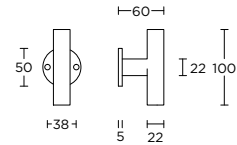

formani.com/B027

PBT23V/50

solid knob fixed  
on rose

massieve knop vast  
op rozet

formani.com/B028

PB231

formani.com/B029

single solid internal lift-up sliding  
door handle with external flush pull