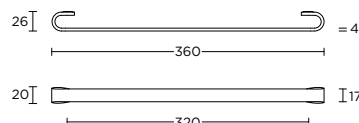

formani.com/M007

TB20/160

formani.com/M008

solid cabinet handle

massieve meubelgreep

TB20/320

formani.com/M009

solid cabinet handle