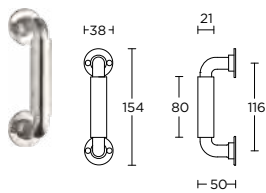

formani.com/P092

solid pull handle for timber doors

12 12 24

massieve greep tbv houten deuren

14 14 24

15 15 24

MG1923B

formani.com/P093