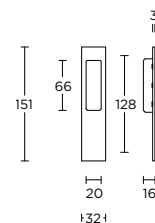

LSQ23

flush pull
for glue fixing

inbouwkom
te verlijmen