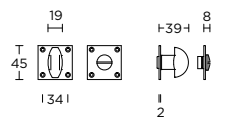

turn and release set

12 14

toiletgarnituur

15