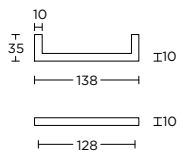

massieve meubelgreep

LSQ80/128

formani.com/K080

- 1

solid cabinet handle

massieve meubelgreep

LSQ140/160

formani.com/K081