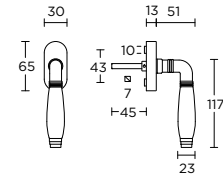

non-locking tilt and turn window handle

draaikiepgarnituur niet afsluitbaar

more options available:
pricelist or
formani.com/002P