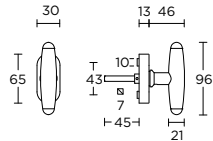

non-locking tilt and turn window handle

draaikiepgarnituur niet afsluitbaar

more options available:
pricelist or formani.com/002P