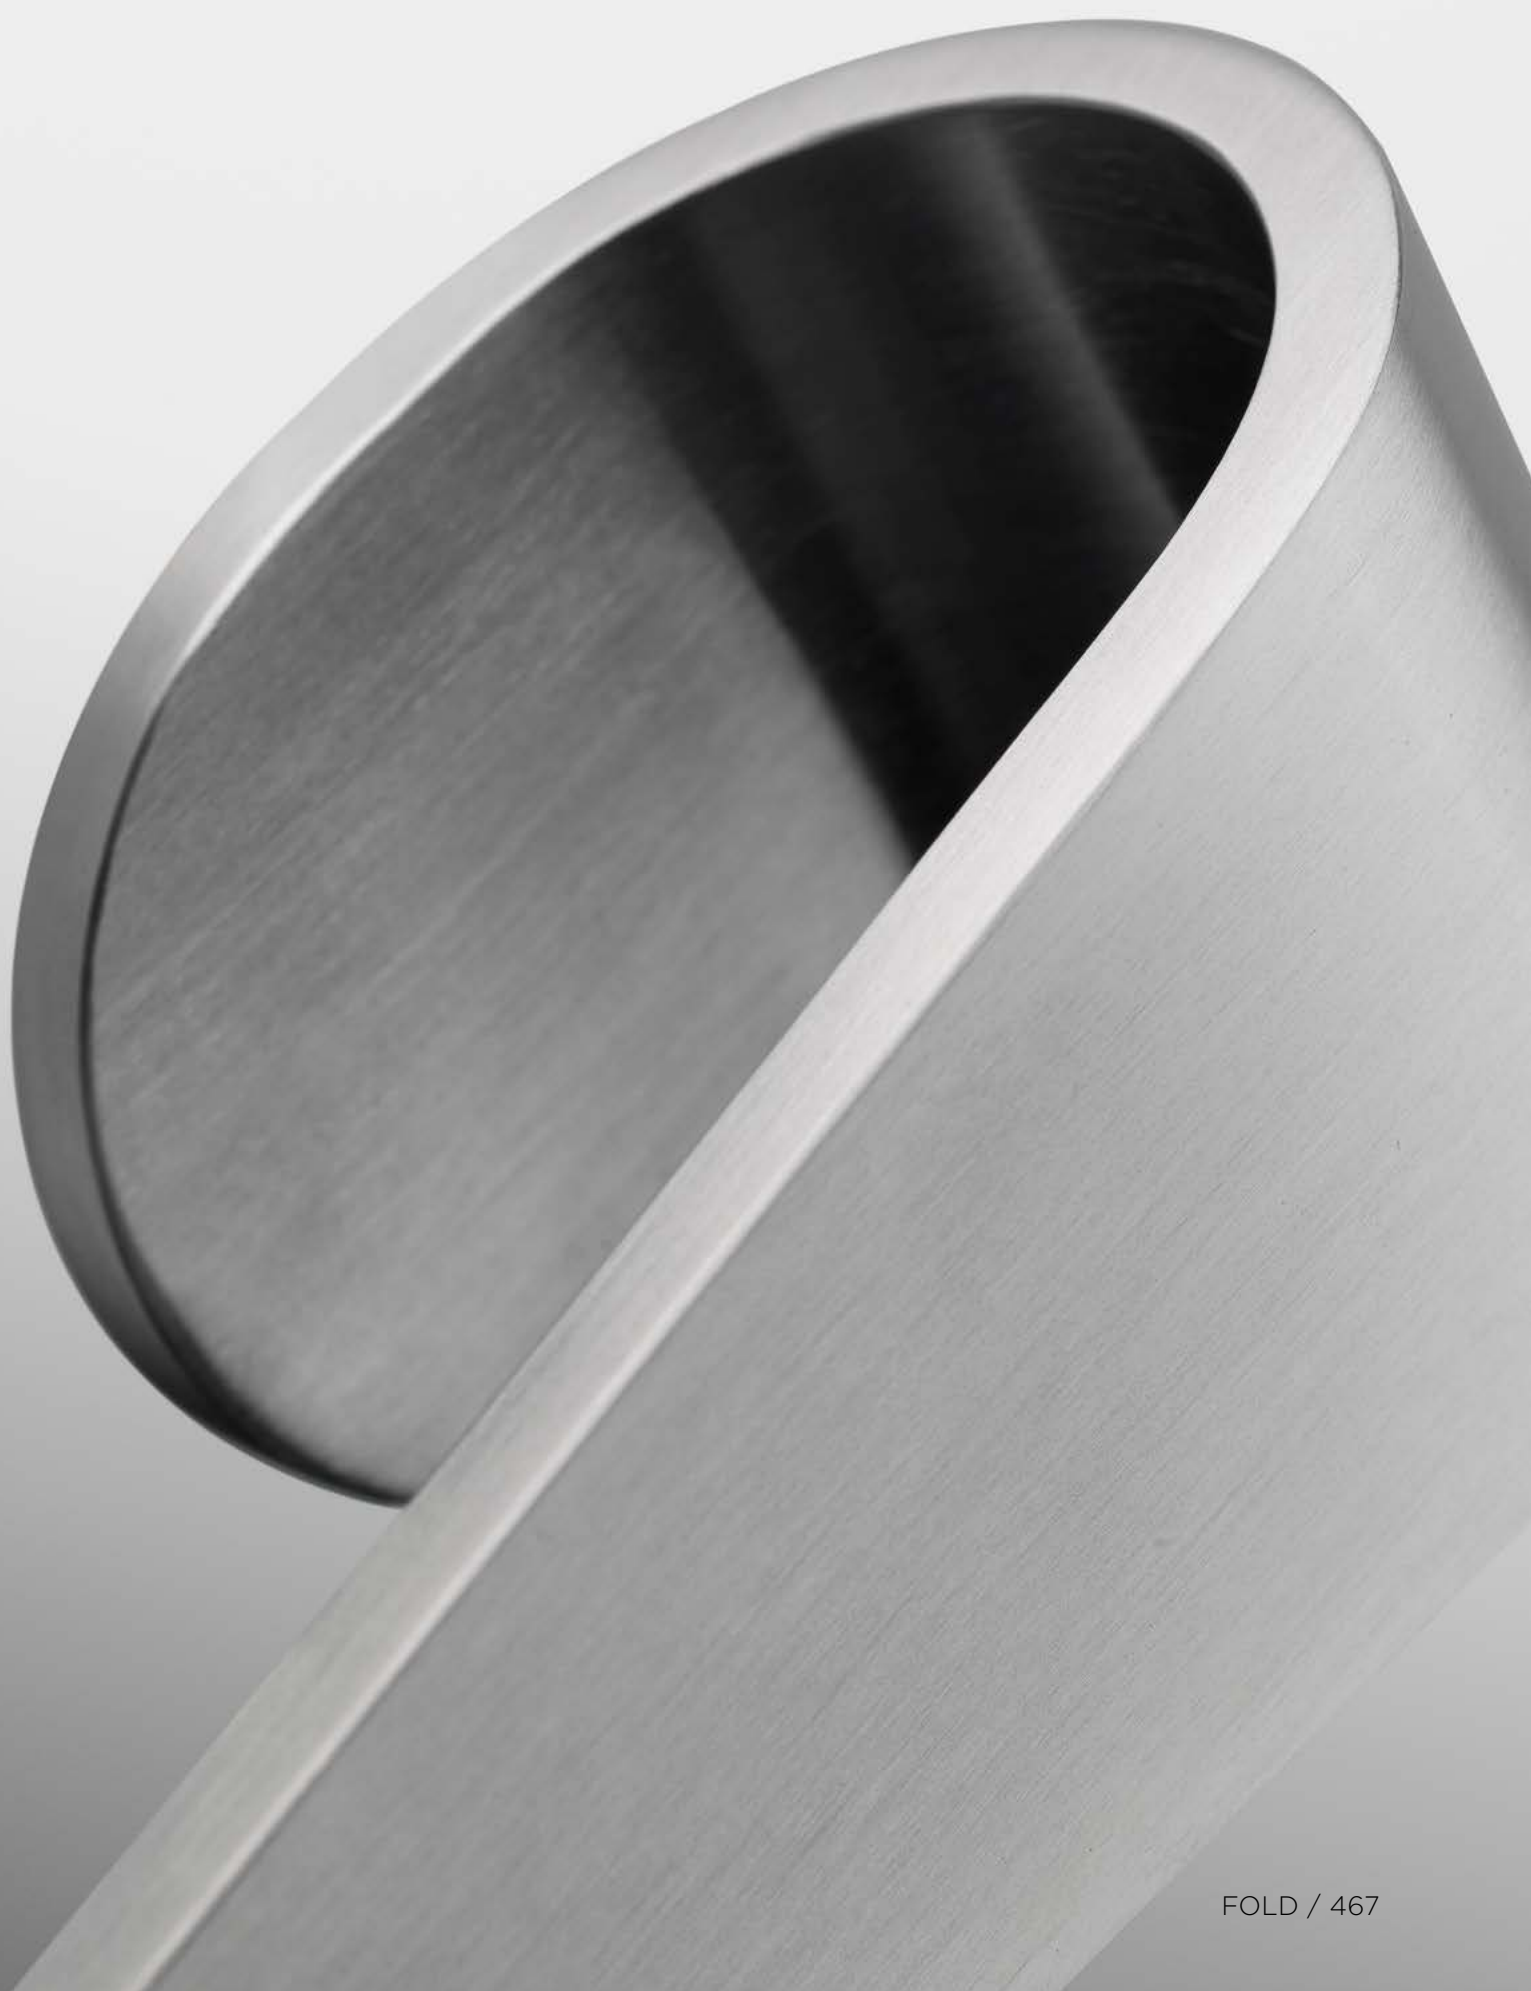

## **One single element**

Our FOLD collection by Tord Boontje differs fundamentally from traditional models in the way it innovatively blends the classic components of a door fitting — rosette, neck, and handle — into one single element. This is achieved thanks to an astute system with mounting akin to a bayonet system. The result is a door handle that appears to float elegantly on the door.