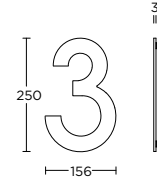

LSQHN250-2

formani.com/K067

numeral 2 with concealed stand off bush fixings

huisnummer 2 met blinde bevestiging en afstandhouders

more options available:
pricelist or formani.com/004K

LSQHN250-3

formani.com/K068

numeral 3 with concealed stand off bush fixings

huisnummer 3 met blinde bevestiging en afstandhouders

more options available:
pricelist or formani.com/004K

LSQHN250-A

formani.com/K069

letter a with concealed stand off bush fixings

letter a met blinde bevestiging en afstandhouders

more options available:
pricelist or formani.com/004K

1 satin stainless steel

3 polished stainless steel

4 satin black

5 PVD satin black

9 white