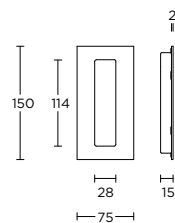

flush pull
for glue fixing

inbouwkom
te verlijmen