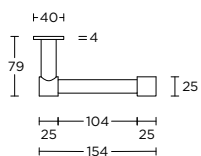

toilet roll holder

toiletrolhouder