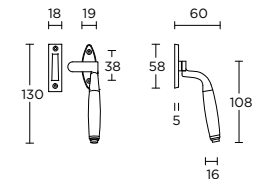

RB-1934

non-locking solid casement fastener for outward opening window including mortice plate

- 12 24
- 14 24
- 15 24

massief raamboompje ten behoeve van naar buitendraaiend raam inclusief contraplaatje niet afsluitbaar