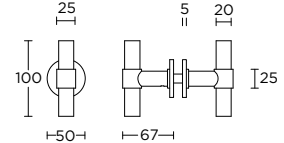

PBT100G

set of solid knobs fixed on rose for glass door

set massieve glasdeurknoppen vast op rozet

formani.com/A056