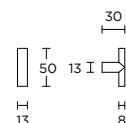

formani.com/D017

PBA16M

solid cabinet knob

massieve  
meubelknop

[formani.com/D018](http://formani.com/D018)

PBA230

single solid internal lift-up sliding  
door handle with external flush pull

\* blind or Y69