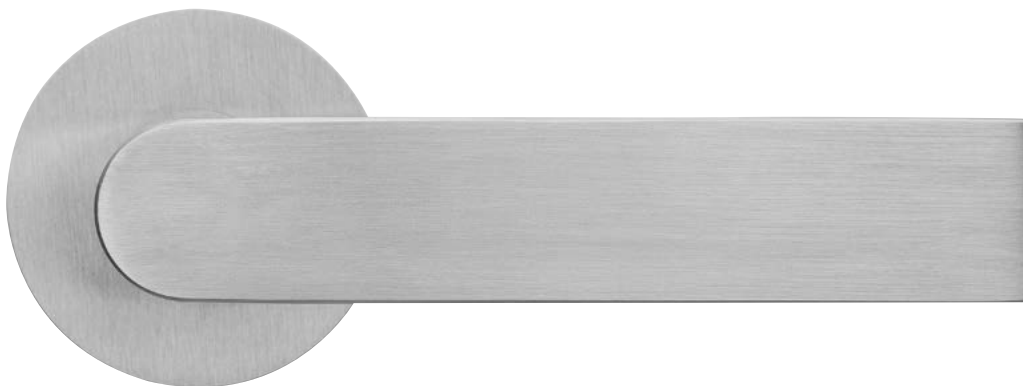

ARC by Piet Boon

Go to page 193