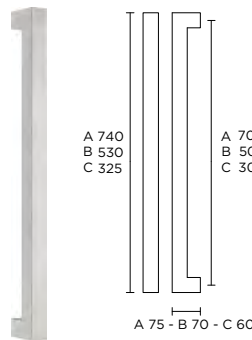

LSQ1035

solid pull handle for timber, glass or aluminium doors bolt-through, concealed or back to back fixings

massieve greep tbv houten, glazen of aluminium deuren doorgaande, niet-doorgaande of paarsgewijze bevestiging

formani.com/K046