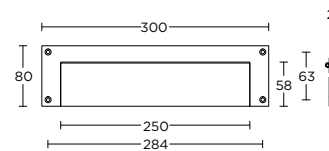

formani.com/K060

- 1

internal tidy

binnenbriefplaat

- 1 satin stainless steel
- 2 PVD satin stainless steel
- 3 polished stainless steel
- 4 satin black
- 5 PVD satin black
- 9 white