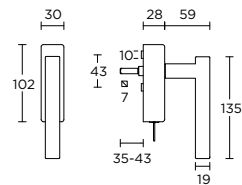

formani.com/Q072