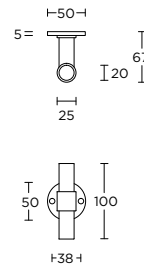

solid double sprung lever handle  
attached to rose  
ideal lock backset 60mm

massieve deurkruk vast-draaibaar  
dubbel geveerd op rozet  
ideale doorsnede slot 60mm

PBT20XL/50

solid double sprung lever handle  
attached to rose  
ideal lock backset 60mm