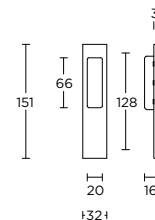

massieve meubelknop

LSQ23

formani.com/F028

flush pull for glue fixing

inbouwkom te verlijmen

1 satin stainless steel

4 satin black

7 bronze