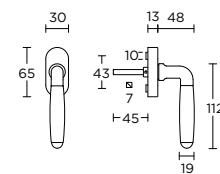

1932-DK-O

formani.com/P062

non-locking tilt and turn window handle

- 12 24
- 14 24
- 15 24

draaikiëpgarnituur niet afsluitbaar

more options available: pricelist or formani.com/002P