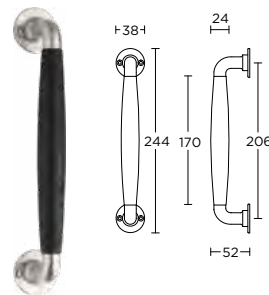

MG1932B

formani.com/P098

solid pull handle
for timber doors

massieve greep
tbv houten
deuren