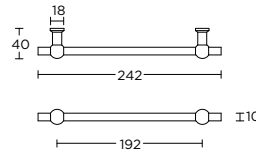

formani.com/O030

1 3

solid cabinet handle

massieve meubelgreep

FV195/224