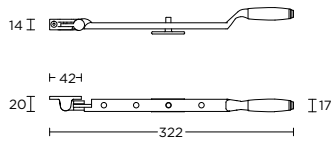

RU-1934

formani.com/P059

- 12 24
- 14 24
- 15 24

solid casement stay with two pins including slide guide channel

massieve raamuitzetter met twee stelpennen inclusief geleiderail