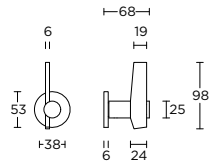

solid front door knob

massieve vaste voordeurknop