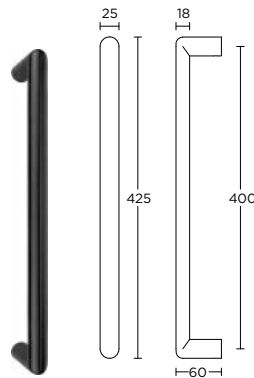

formani.com/C018

PBI400

solid pull handle for timber, glass or aluminium doors  
bolt-through, concealed or back to back fixings

massieve greep tbv houten, glazen of aluminium deuren doorgaande, niet-doorgaande of paarsgewijze bevestiging