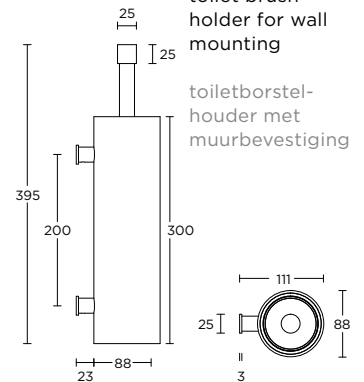

PB303

formani.com/A070

toilet brush  
holder for wall  
mounting

toiletborstel-  
houder met  
muurbevestiging

1 satin stainless steel AISI 316

4 satin black

20 corian®

PB500