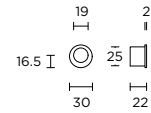

formani.com/P104

F780