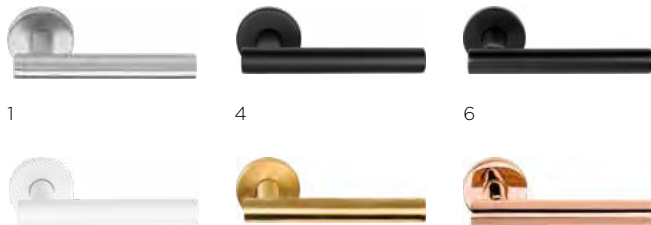

LB7-19

1 4 6
9 10 11

formani.com/Q018

1 4 6
9 10 11