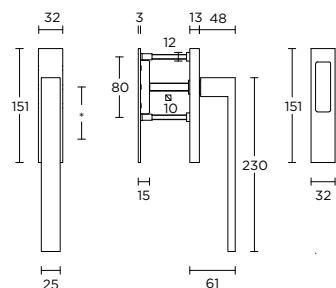

single solid internal lift-up sliding door handle with external flush pull

*blind or Y69

massieve set hefschuifdeurbeslag inclusief inbouwkom voor buitenzijde

*blind of PC69

more options available:
pricelist or formani.com/O05K

1 satin stainless steel

3 polished stainless steel

4 satin black

5 PVD satin black

9 white