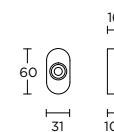

formani.com/P090

F510