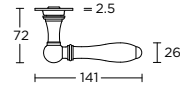

4/24

12/24

14/24

formani.com/P001

4 24

12 24

14 24

solid sprung lever handle attached to rose  
also available on plate on request