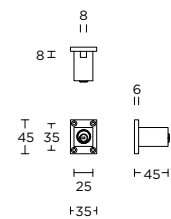

E-LOCK8

lock for espagnolette
rod 8mm

1 4

slot ten behoeve van
espagnoletstang 8mm