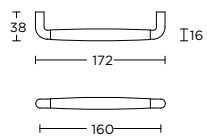

solid cabinet
handle

massieve
meubelgreep

MG1932/160

formani.com/P113