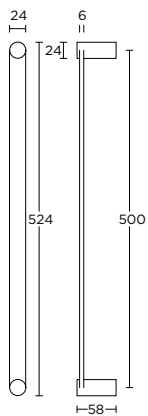

formani.com/F020

BB501

solid pull handle for timber, glass or aluminium doors bolt-through, concealed or back to back fixings

massieve greep tbv houten, glazen of aluminium deuren doorgaande, niet-doorgaande of paarsgewijze bevestiging