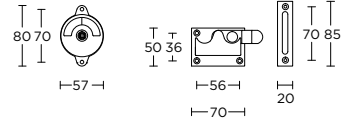

formani.com/P050

- 4 satin black
- 12 satin nickel
- 14 bright nickel
- 15 brass unlacquered
- 24 ebony wood