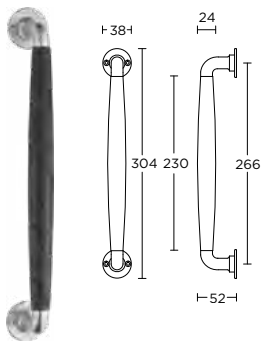

MG1932A

formani.com/P097

solid pull handle
for timber doors

massieve greep
tbv houten
deuren