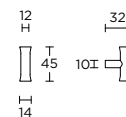

massieve meubelgreep

EV9/160

formani.com/1024

solid cabinet handle

massieve meubelgreep

EV9M

solid cabinet knob

massieve meubelknop