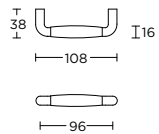

solid cabinet
handle

massieve
meubelgreep

MG1932/96

formani.com/P111