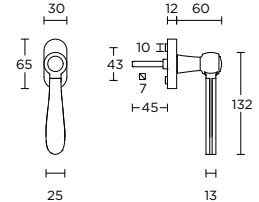

LZ100-DK-O

formani.com/J009

non-locking tilt and turn window handle

draaikiepgarnituur niet afsluitbaar

LZ100MA-DK-O

formani.com/J010

non-locking tilt and turn window handle

draaikiepgarnituur niet afsluitbaar

LZ100-DKLOCK-O

formani.com/J011

locking tilt and turn window handle

draaikiepgarnituur afsluitbaar

LZ100MA-DKLOCK-O

formani.com/J012

locking tilt and turn window handle

draaikiepgarnituur afsluitbaar

1 satin stainless steel

3 polished stainless steel

4 satin black

15 brass unlacquered

23 carrara marble