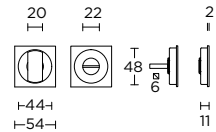

LSQ54S

set of flush pulls for
glue fixing including
spindle
(lock not included)

set inbouwkommen
te verlijmen
inclusief stift (excl. slot)

formani.com/K070

LSQ54

flush pull
for glue fixing

inbouwkom
te verlijmen

formani.com/K071

LSQ27

fingertip edge pull
for glue fixing

fingertip kopse kant
deur
te verlijmen

formani.com/K072

LSQ160

flush edge pull
for glue fixing

inbouwkom kopse kant
deur
te verlijmen

formani.com/K073

LSQ150

flush pull
for glue fixing

inbouwkom
te verlijmen

formani.com/K074

LSQ23

flush pull
for glue fixing

inbouwkom
te verlijmen

formani.com/K075