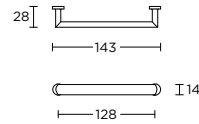

formani.com/P110