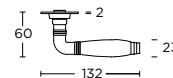

MRK37MWC

1934GRR50

4/24

12/24

14/24

15/24

formani.com/P018

solid sprung lever handle attached to rose  
also available on plate on request