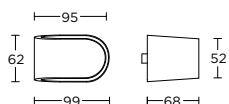

solid fixed front door knob 1
massieve vaste voordeurknop