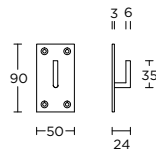

formani.com/A062

1 satin stainless steel

4 satin black

7 bronze

9 white