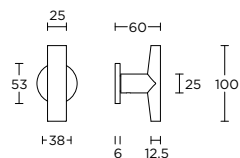

formani.com/C018

PBI400

solid pull handle for timber, glass or aluminium doors  
bolt-through, concealed or back to back fixings

massieve greep tbv houten, glazen of aluminium deuren doorgaande, niet-doorgaande of paarsgewijze bevestiging