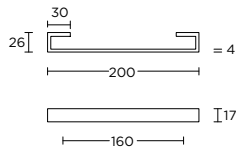

BM20/160

1 4

formani.com/L013

solid cabinet handle

massieve meubelgreep