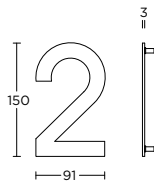

numeral 2 with
concealed stand
off bush fixings

huisnummer 2 met blinde
bevestiging en afstandhouder

**more options available:
pricelist or formani.com/004K**