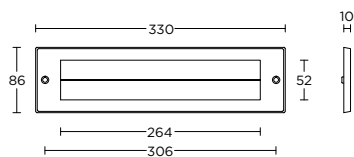

F535BI

formani.com/P089

solid internal tidy

massieve tochtborstel

F510

bell push with stainless steel bell button

bedrukker met roestvast stalen drukkertje

formani.com/P090

F510