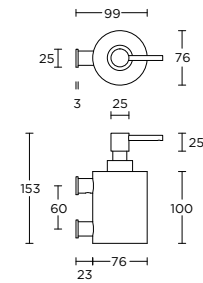

formani.com/A071

PB501

soap dispenser for wall mounting

1 4

zeepdispenser met muurbevestiging