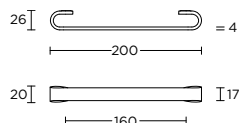

formani.com/M007

TB20/160

formani.com/M008

solid cabinet handle

massieve meubelgreep

TB20/320

formani.com/M009

solid cabinet handle