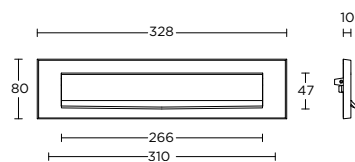

LB535

formani.com/Q104

- 1
- 2
- 3
- 4
- 6
- 7
- 10
- 11

solid letter plat

massieve
buitenbriefplaat