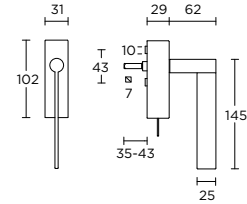

EG-DKLOCK

locking tilt and turn window handle

draaikiepgarnituur afsluitbaar

formani.com/N013