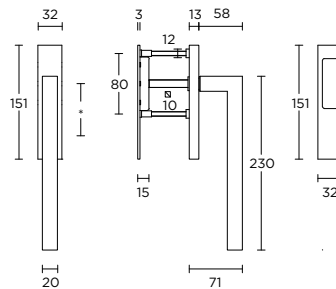

single solid internal lift-up sliding door handle with external flush pull

*blind or Y69

massieve set hefschuifdeurbeslag inclusief inbouwkom voor buitenzijde

*blind of PC69

more options available:
pricelist or formani.com/O05K