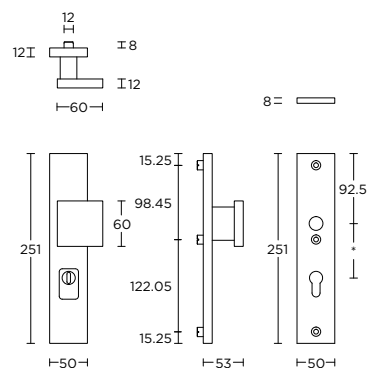

solid security plates with fixed knob to suit lever handle with cylinder protection cover

*state distance on order

massieve veiligheidsschilden met vaste knop, ten behoeve van deurkruk met kerntrekbeveiliging

*afstand opgeven bij bestelling

more options available:
pricelist or formani.com/003K

- satin stainless steel
- PVD satin stainless steel
- polished stainless steel
- satin black
- PVD satin black
- white