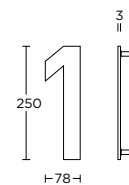

numeral 1 with
concealed stand
off bush fixings

huisnummer 1 met blinde
bevestiging en afstandhouders

**more options available:
pricelist or formani.com/004K**