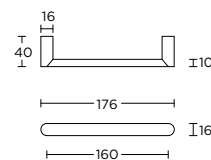

PBA16/160

solid cabinet handle

massieve meubelgreep