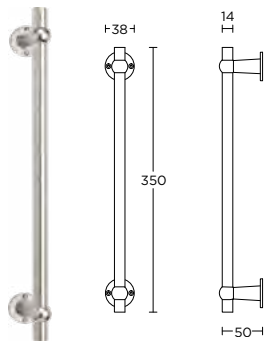

MG1910T

formani.com/P091

solid pull handle for timber doors

12 14

massieve greep tbv houten deuren

15