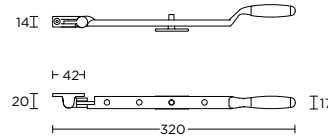

RU-1932

formani.com/P058

- 12 24
- 14 24
- 15 24

solid casement stay with two pins including slide guide channel

massieve raamuitzetter met twee stelpennen inclusief geleiderail