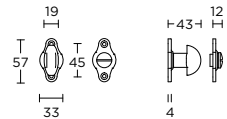

turn and release set

12 14

toiletgarnituur

15