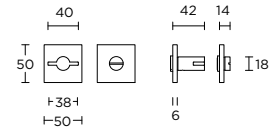

EGWC50

turn and release set  
toiletgarnituur

formani.com/N010

EGWCQ50

turn and release set  
toiletgarnituur

formani.com/N011

1 satin stainless steel

4 satin black