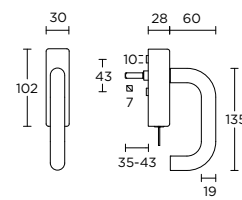

LB1-DKLOCK-O

locking tilt and turn window handle

draaikiepgarnituur afsluitbaar

- 1

formani.com/Q067

1 satin stainless steel

3 polished stainless steel

4 satin black

6 PVD gunmetal

7 bronze

10 PVD satin gold