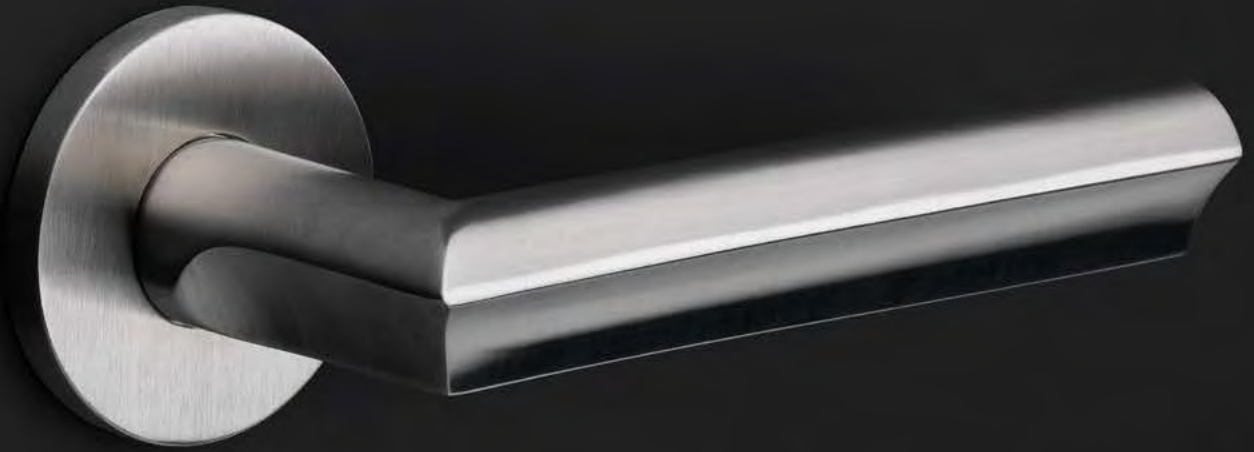

ECLIPSE DR102
satin stainless steel