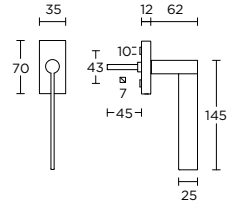

EG-DK

non-locking tilt and turn window handle

draaikiepgarnituur niet afsluitbaar

formani.com/N012